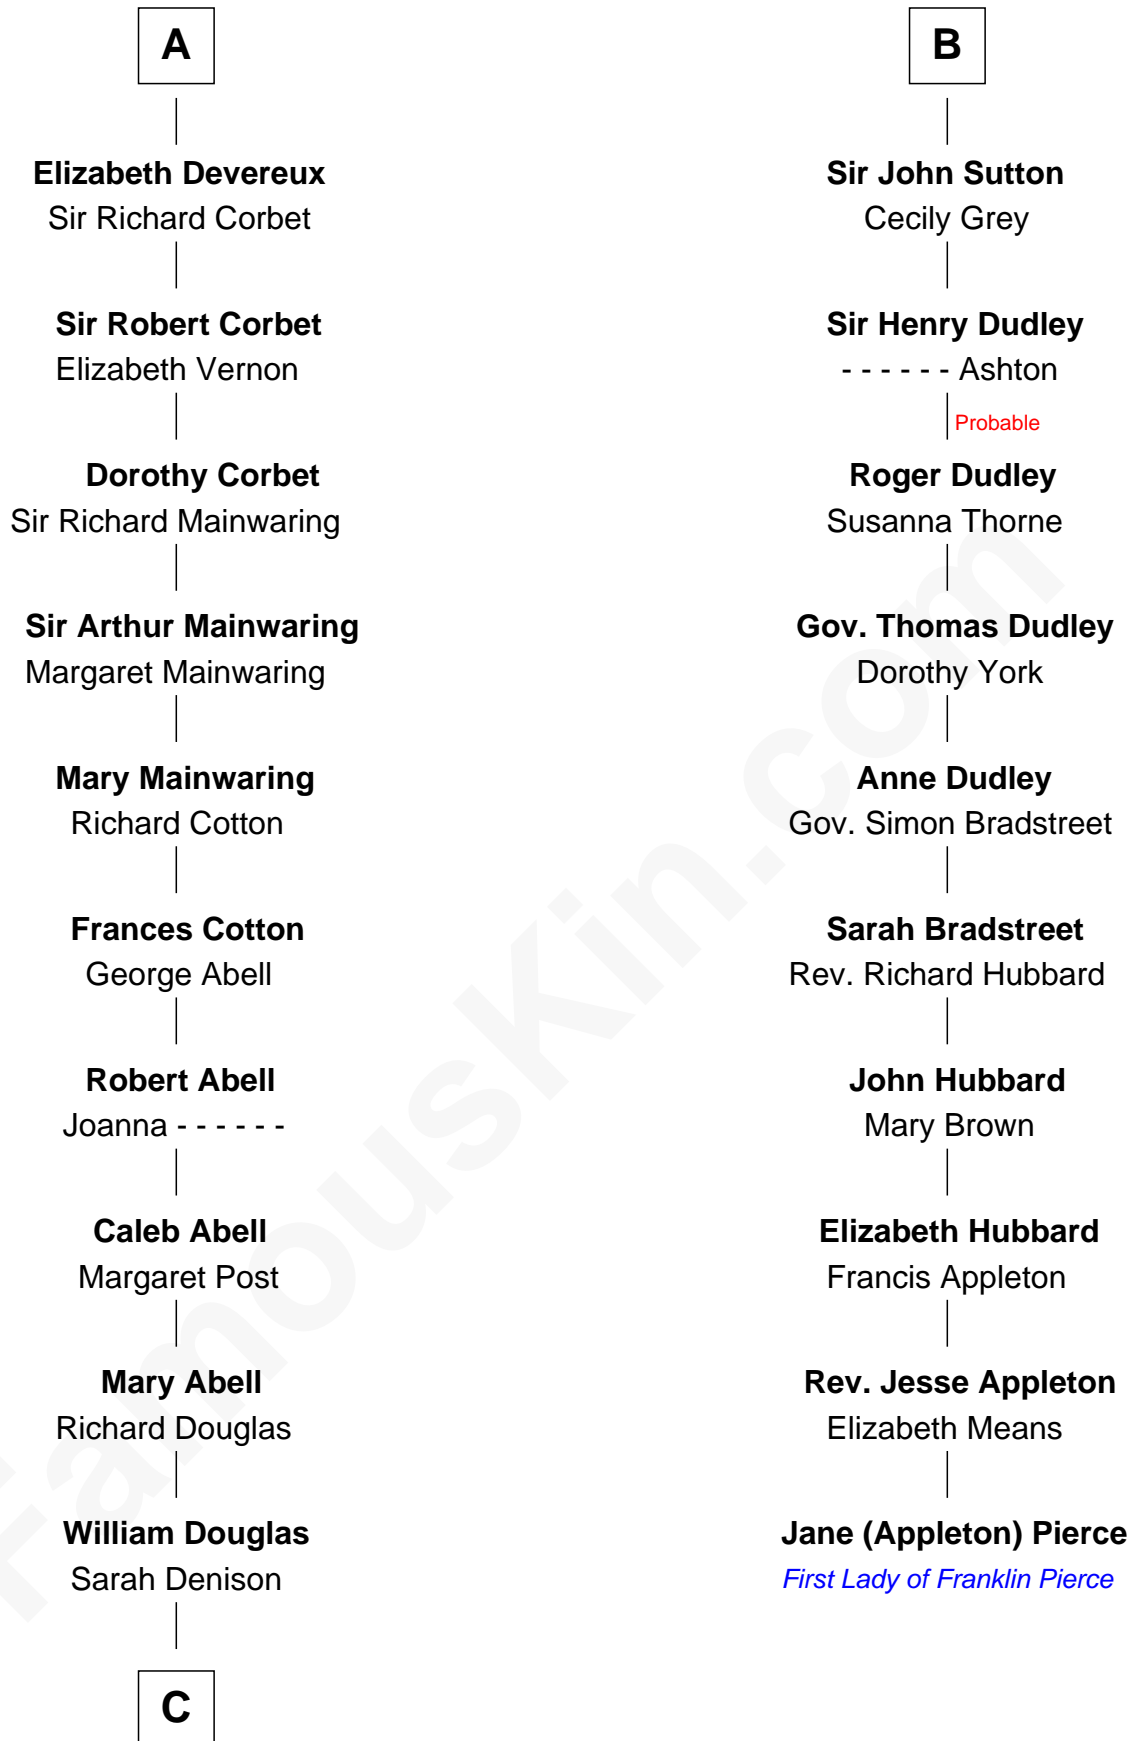

**FamousKin.com**  
**Relationship Chart of**  
**Melvyn Douglas**  
*Movie Actor*

16th cousin 5 times removed of

**Jane (Appleton) Pierce**  
*First Lady of President Franklin Pierce*

**Sir Edmund Mortimer**  
 Margaret de Fiennes

**C**

Richard Douglas

Lucy Way

Erskine Douglas

Sophia Garrett

Emma Jane Douglas

Col. George Taliaferro Shackelford

Lena Priscilla Shackelford