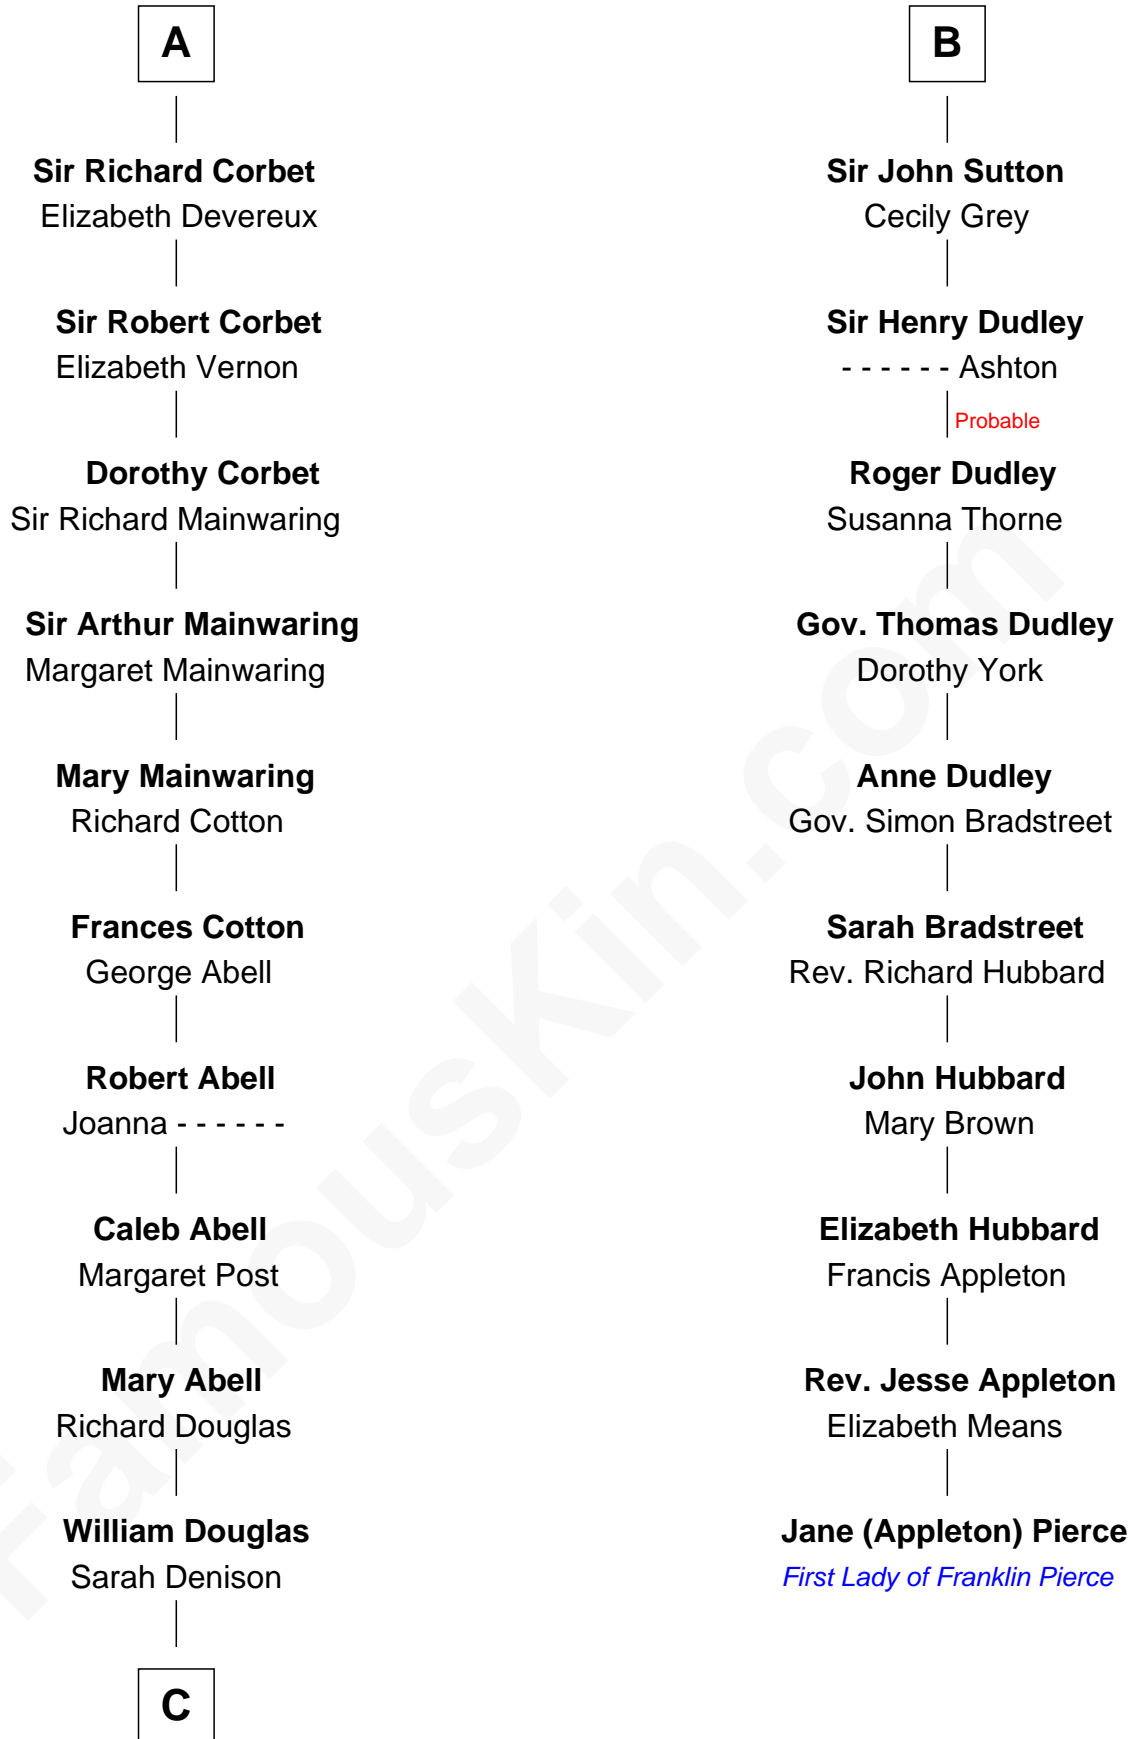

FamousKin.com
Relationship Chart of
Melvyn Douglas
Movie Actor

16th cousin 5 times removed of

Jane (Appleton) Pierce
First Lady of President Franklin Pierce

C

Richard Douglas

Lucy Way

Erskine Douglas

Sophia Garrett

Emma Jane Douglas

Col. George Taliaferro Shackelford

Lena Priscilla Shackelford

Edouard Gregory Hesselberg

Melvyn Douglas

Movie Actor

FamousKin.com