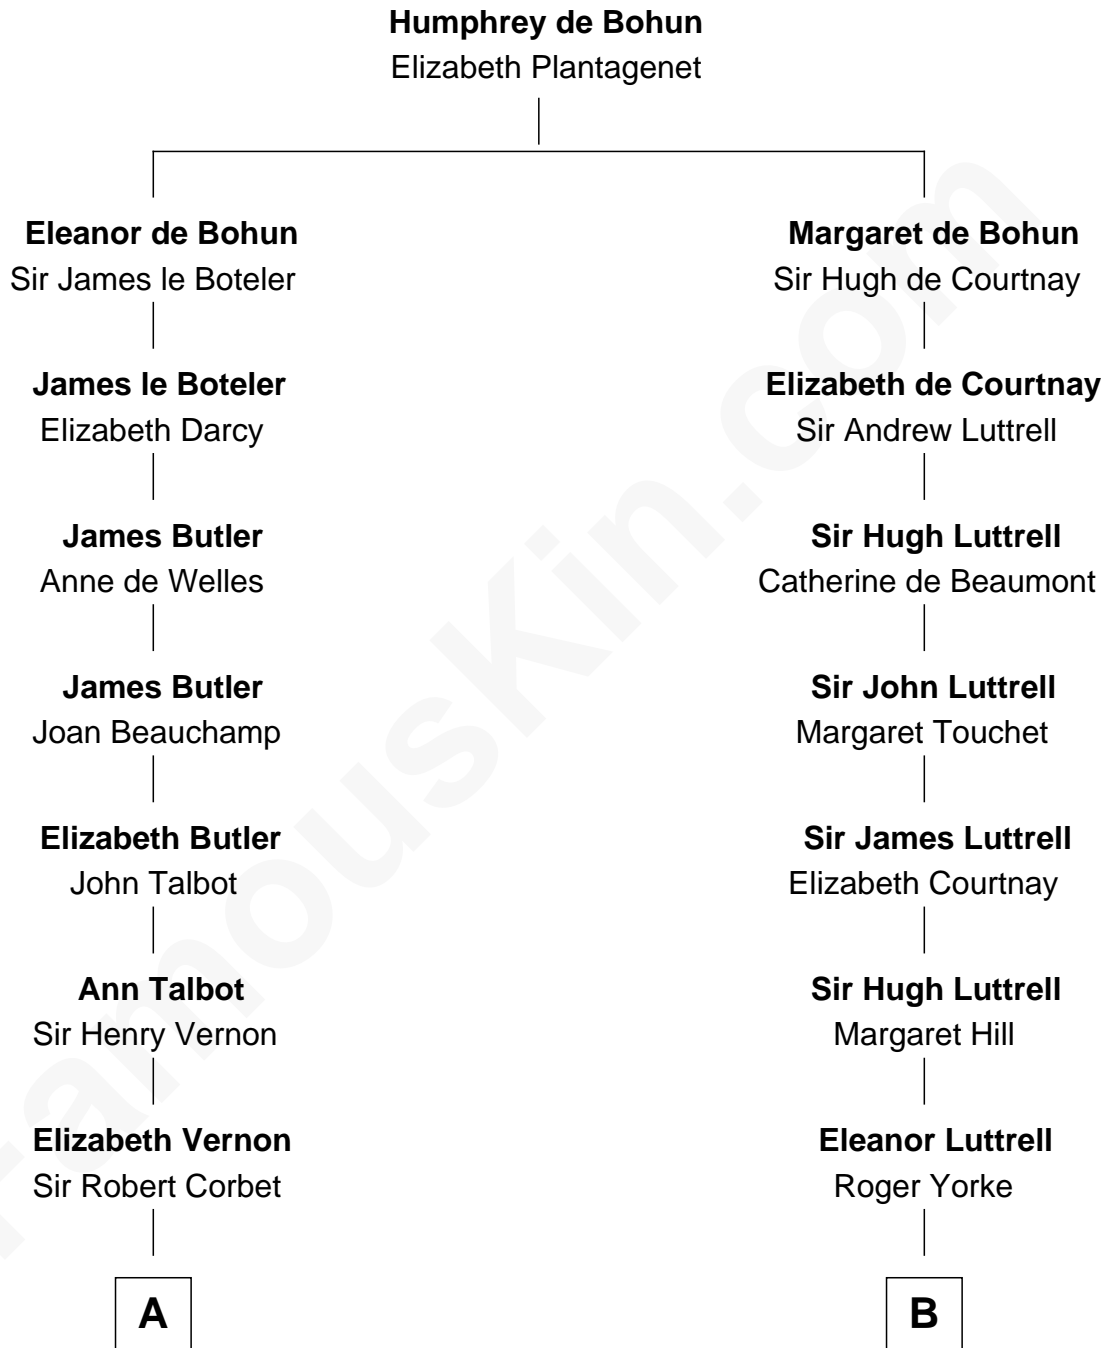

FamousKin.com
Relationship Chart of
Melvyn Douglas
Movie Actor

16th cousin 3 times removed of

Jane (Appleton) Pierce
First Lady of President Franklin Pierce

C

—
Emma Jane Douglas
Col. George Taliaferro Shackelford

—
Lena Priscilla Shackelford
Edouard Gregory Hesselberg

—
Melvyn Douglas
Movie Actor

FamousKin.com