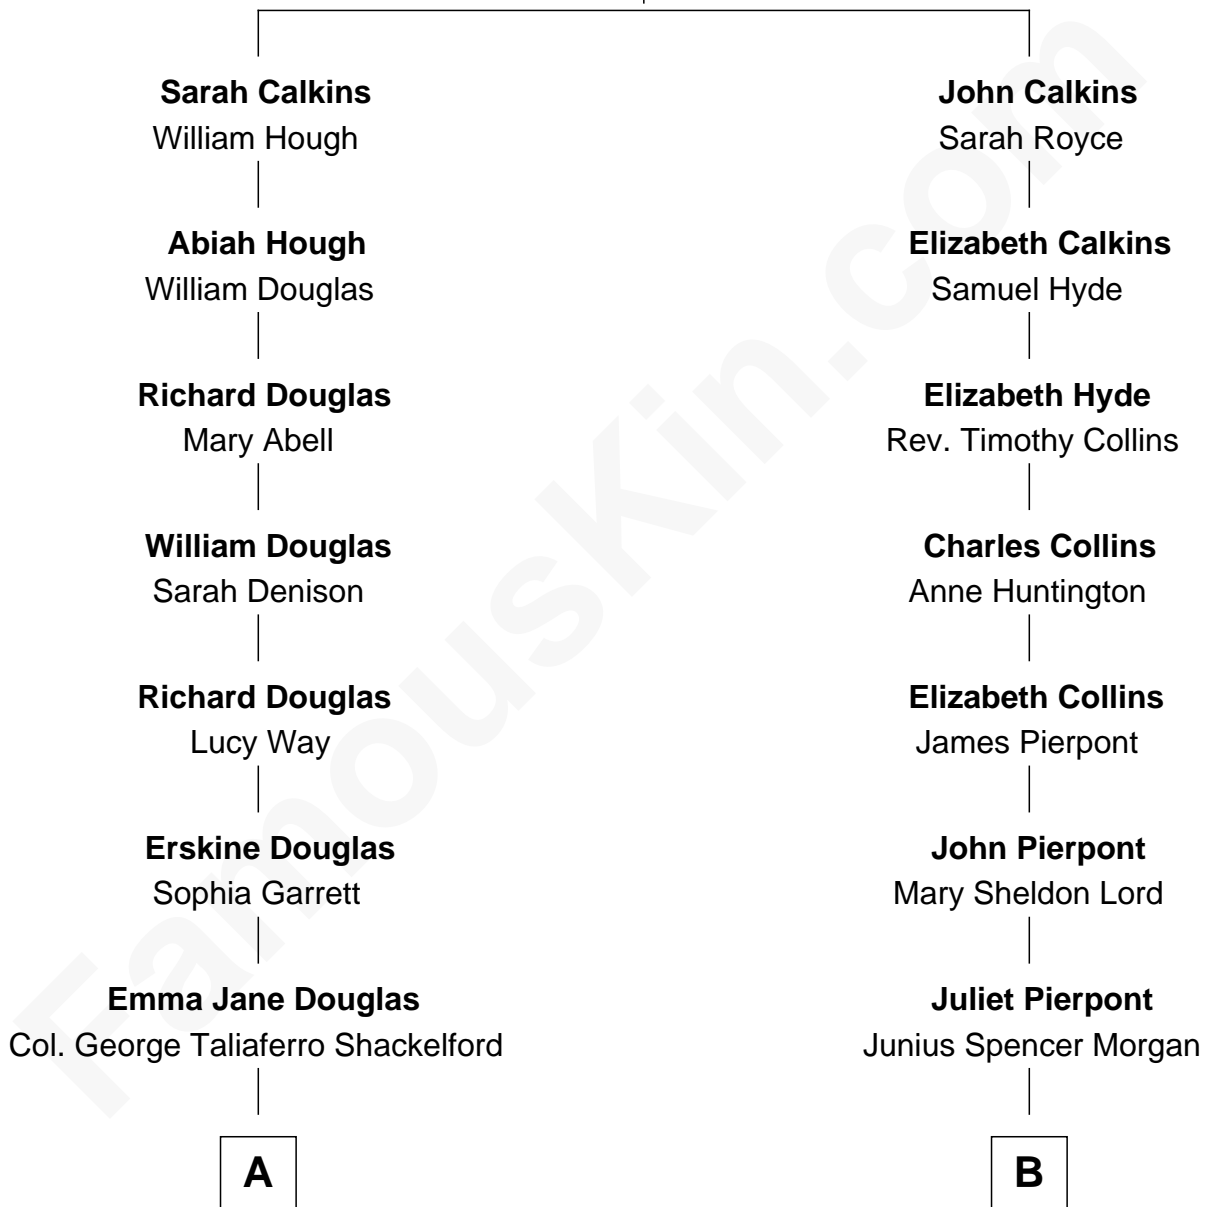

# FamousKin.com Relationship Chart of

**Melvyn Douglas**

*Movie Actor*

8th cousin 1 time removed of

**Henry Sturgis Morgan**

*Co-Founder of Morgan Stanley*

**Hugh Calkins**

Anne - - - - -

**A**

**Lena Priscilla Shackelford**  
Edouard Gregory Hesselberg

**Melvyn Douglas**  
*Movie Actor*

**B**

**John Pierpont Morgan**  
Frances Louisa Tracy

**John Pierpont Morgan**  
Jane Norton Grew

**Henry Sturgis Morgan**  
*Co-Founder of Morgan Stanley*