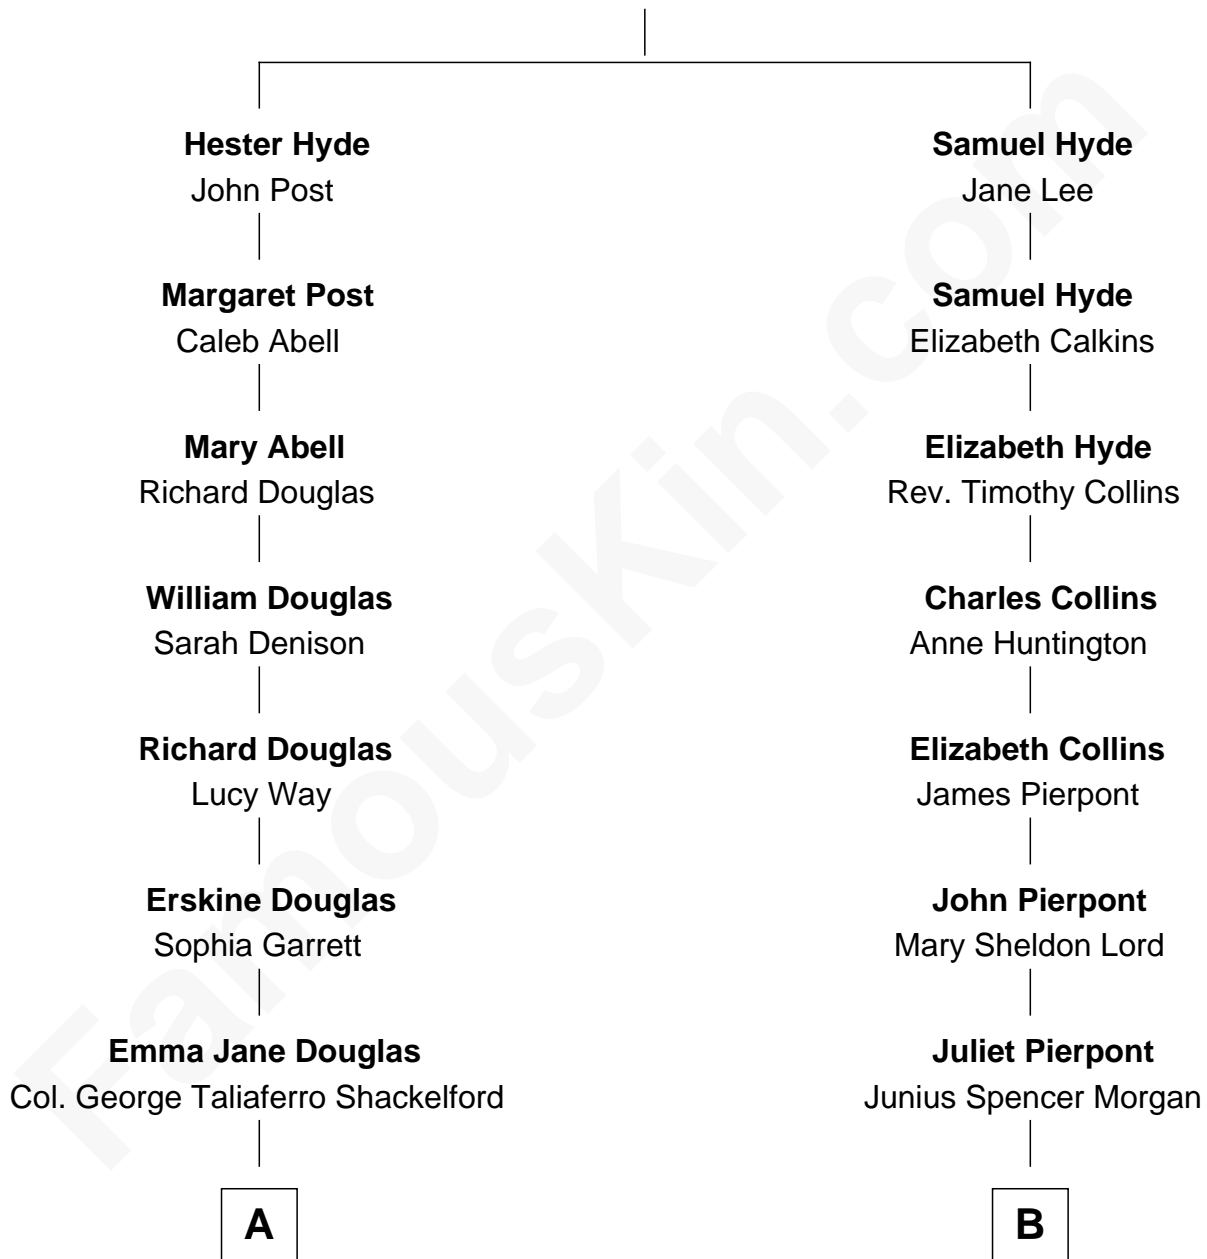

# FamousKin.com Relationship Chart of

**Melvyn Douglas**  
*Movie Actor*

8th cousin 1 time removed of

**Henry Sturgis Morgan**  
*Co-Founder of Morgan Stanley*

**William Hyde**

**A**

**Lena Priscilla Shackelford**  
Edouard Gregory Hesselberg

**Melvyn Douglas**  
*Movie Actor*

**B**

**John Pierpont Morgan**  
Frances Louisa Tracy

**John Pierpont Morgan**  
Jane Norton Grew

**Henry Sturgis Morgan**  
*Co-Founder of Morgan Stanley*

FamousKin.com