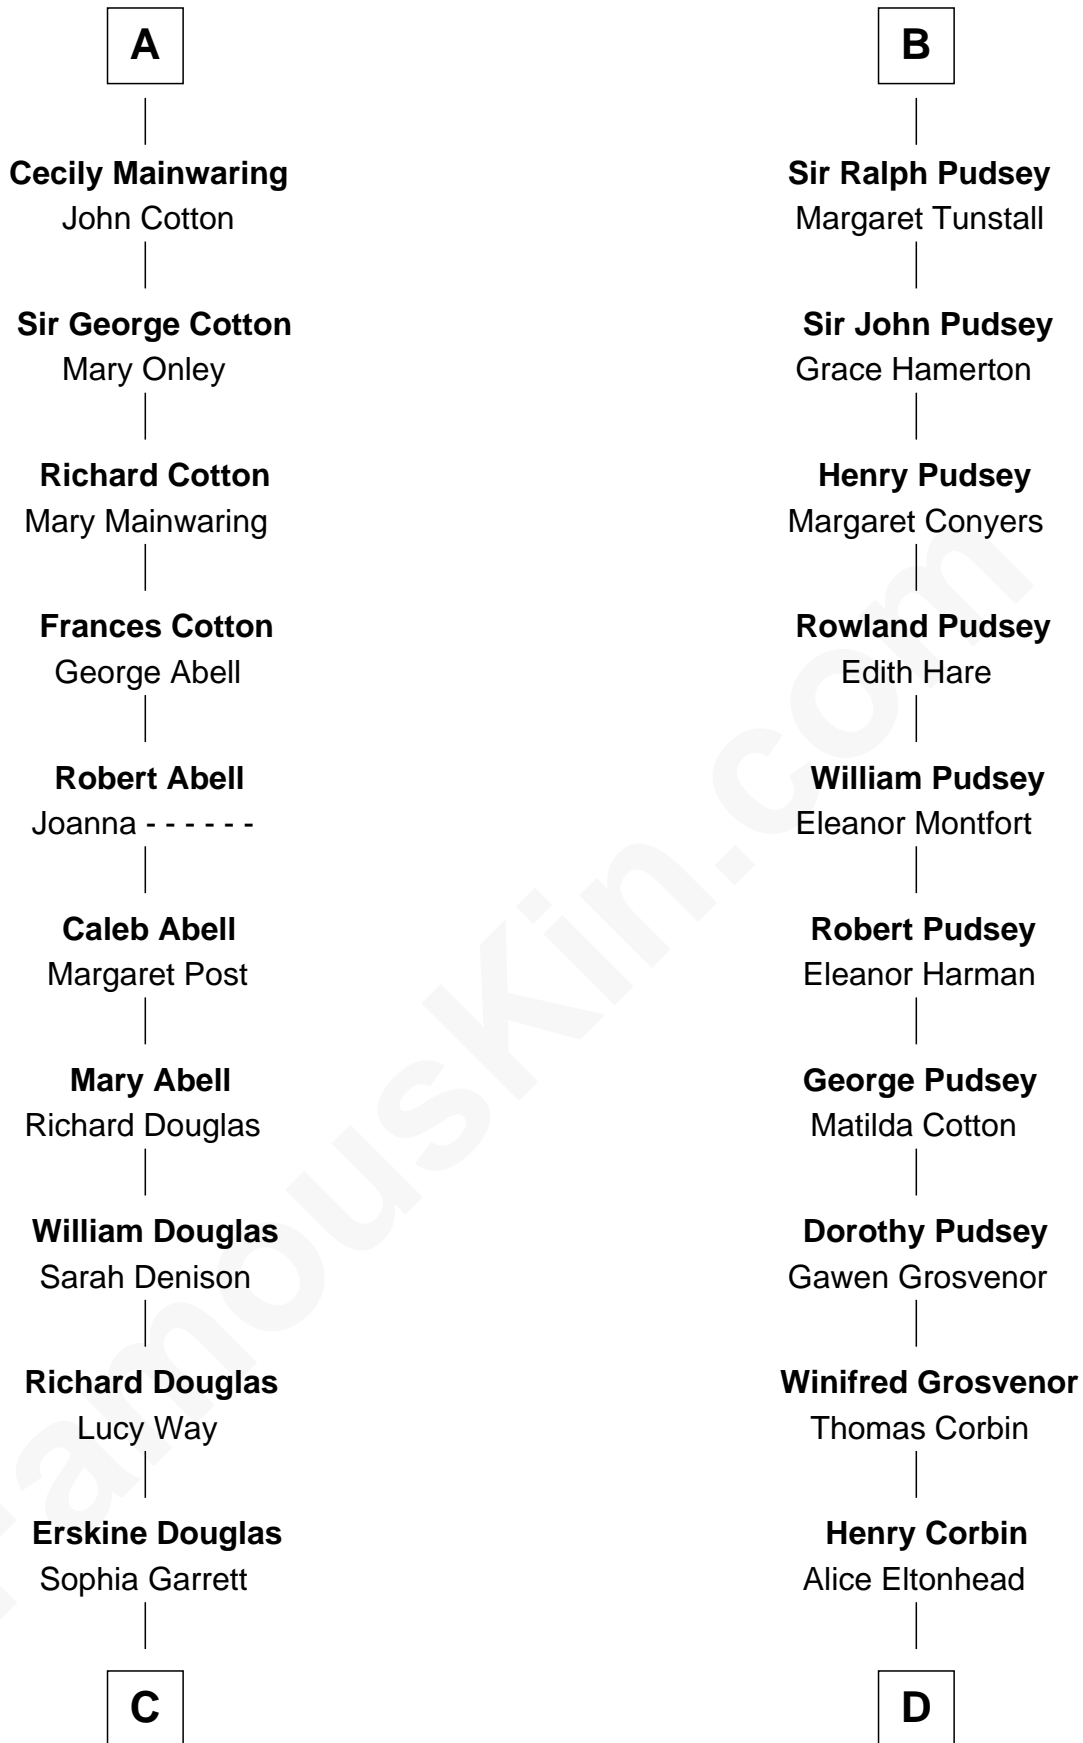

FamousKin.com
Relationship Chart of
Melvyn Douglas
Movie Actor

19th cousin 1 time removed of

Thomas Sim Lee
2nd and 7th Governor of Maryland

C

Emma Jane Douglas
Col. George Taliaferro Shackelford

Lena Priscilla Shackelford
Edouard Gregory Hesselberg

Melvyn Douglas
Movie Actor

D

Laetitia Corbin
Richard Lee

Philip Lee
Sarah Brooke

Thomas Lee
Christiana Sim

Thomas Sim Lee
2nd and 7th Governor of Maryland

FamousKin.com