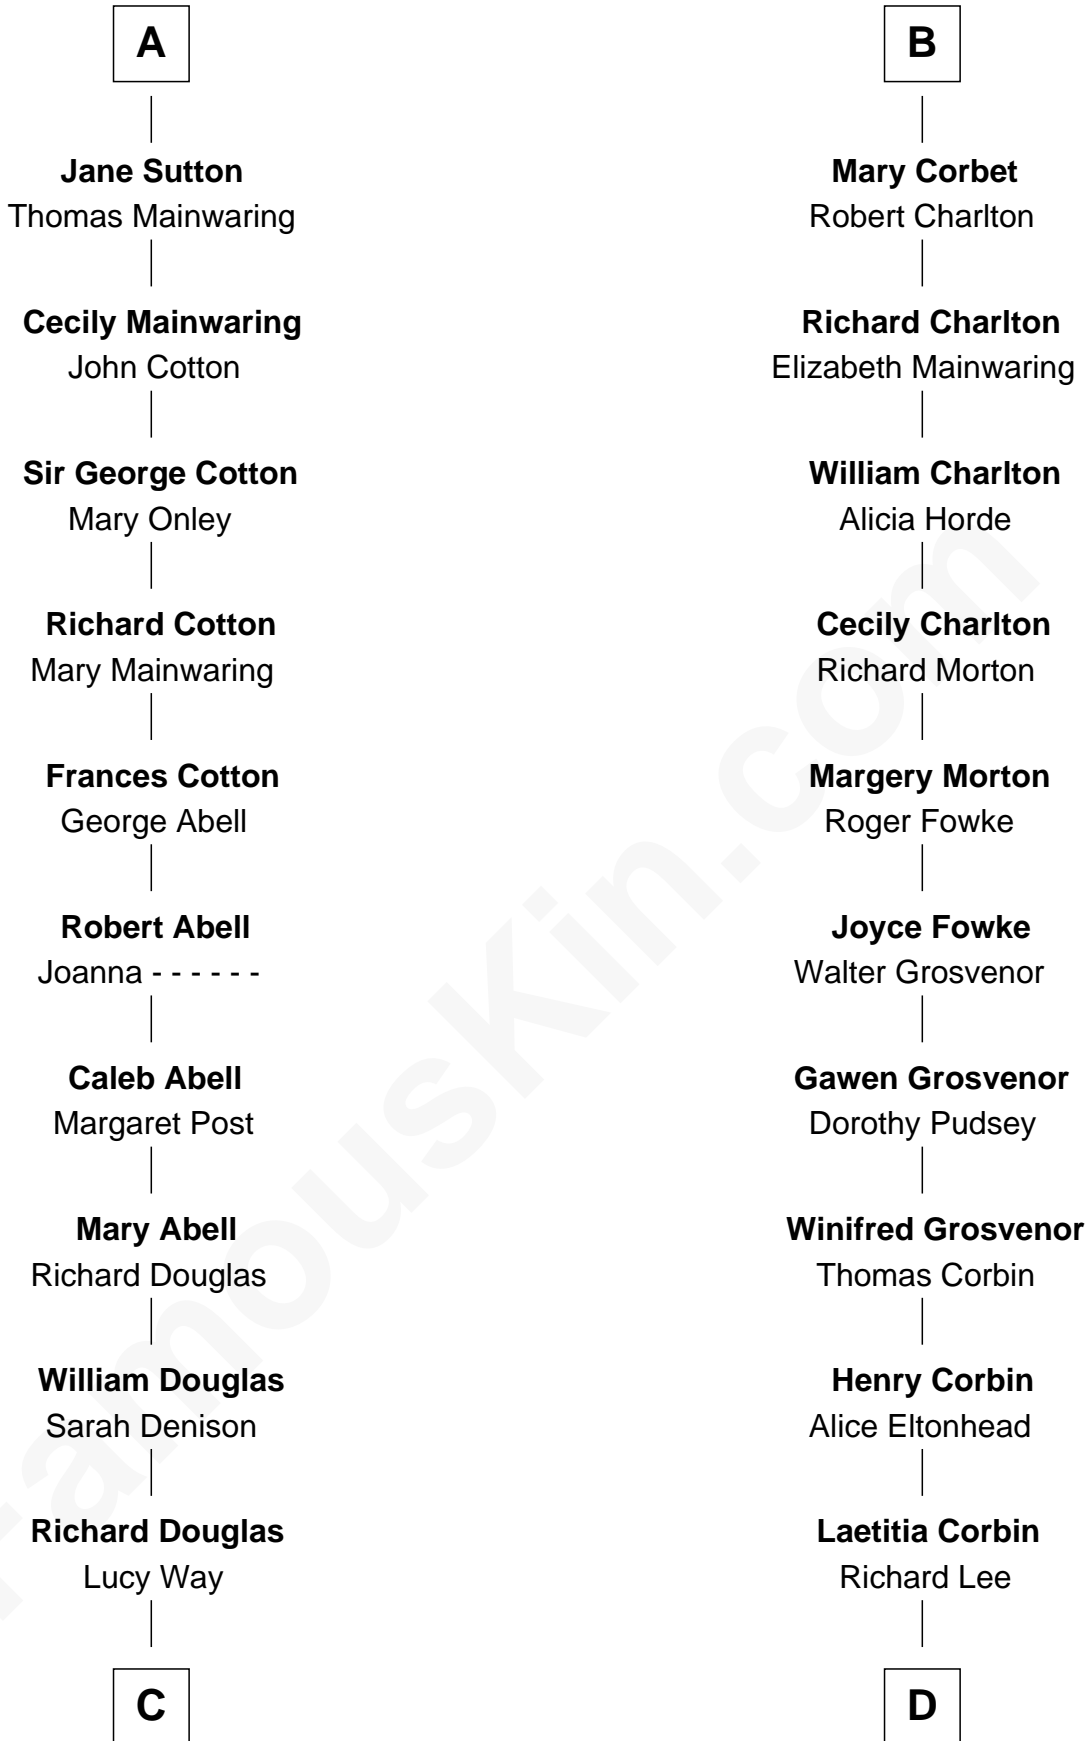

FamousKin.com
Relationship Chart of
Melvyn Douglas
Movie Actor

19th cousin 1 time removed of

Thomas Sim Lee
2nd and 7th Governor of Maryland

Hugh de Kevelioc
 Bertrade de Montfort

C

Erskine Douglas

Sophia Garrett

Emma Jane Douglas

Col. George Taliaferro Shackelford

Lena Priscilla Shackelford

Edouard Gregory Hesselberg

Melvyn Douglas

Movie Actor

D

Philip Lee

Sarah Brooke

Thomas Lee

Christiana Sim

Thomas Sim Lee

2nd and 7th Governor of Maryland

FamousKin.com