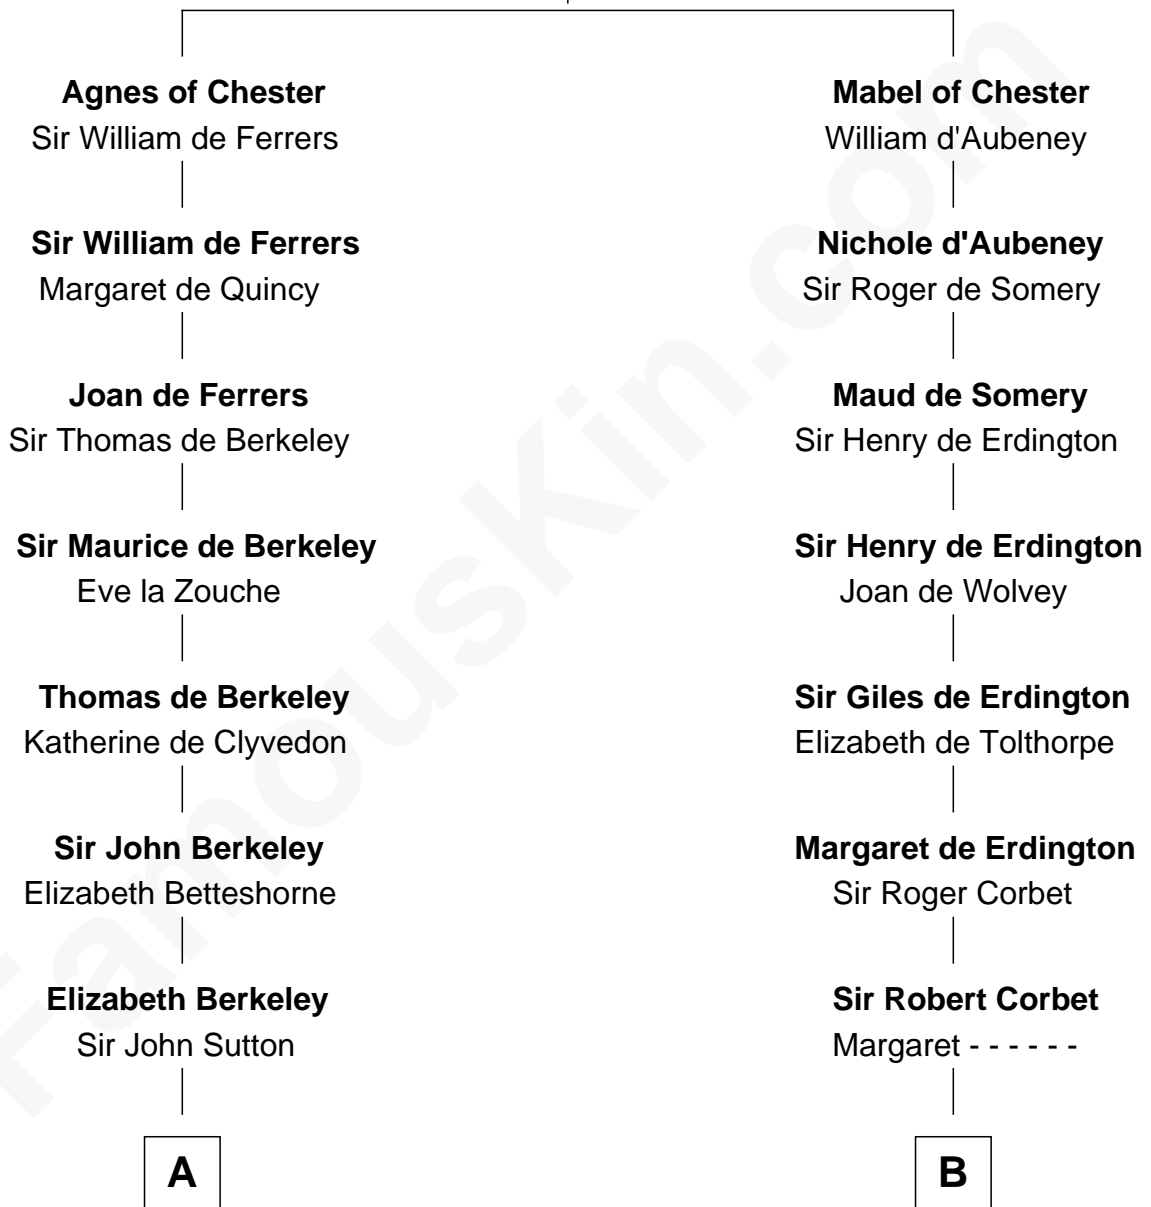

FamousKin.com
Relationship Chart of
Melvyn Douglas
Movie Actor

19th cousin 1 time removed of

Thomas Sim Lee
2nd and 7th Governor of Maryland

Hugh de Kevelioc
 Bertrade de Montfort

C

Erskine Douglas

Sophia Garrett

Emma Jane Douglas

Col. George Taliaferro Shackelford

Lena Priscilla Shackelford

Edouard Gregory Hesselberg

Melvyn Douglas

Movie Actor

D

Philip Lee

Sarah Brooke

Thomas Lee

Christiana Sim

Thomas Sim Lee

2nd and 7th Governor of Maryland

FamousKin.com