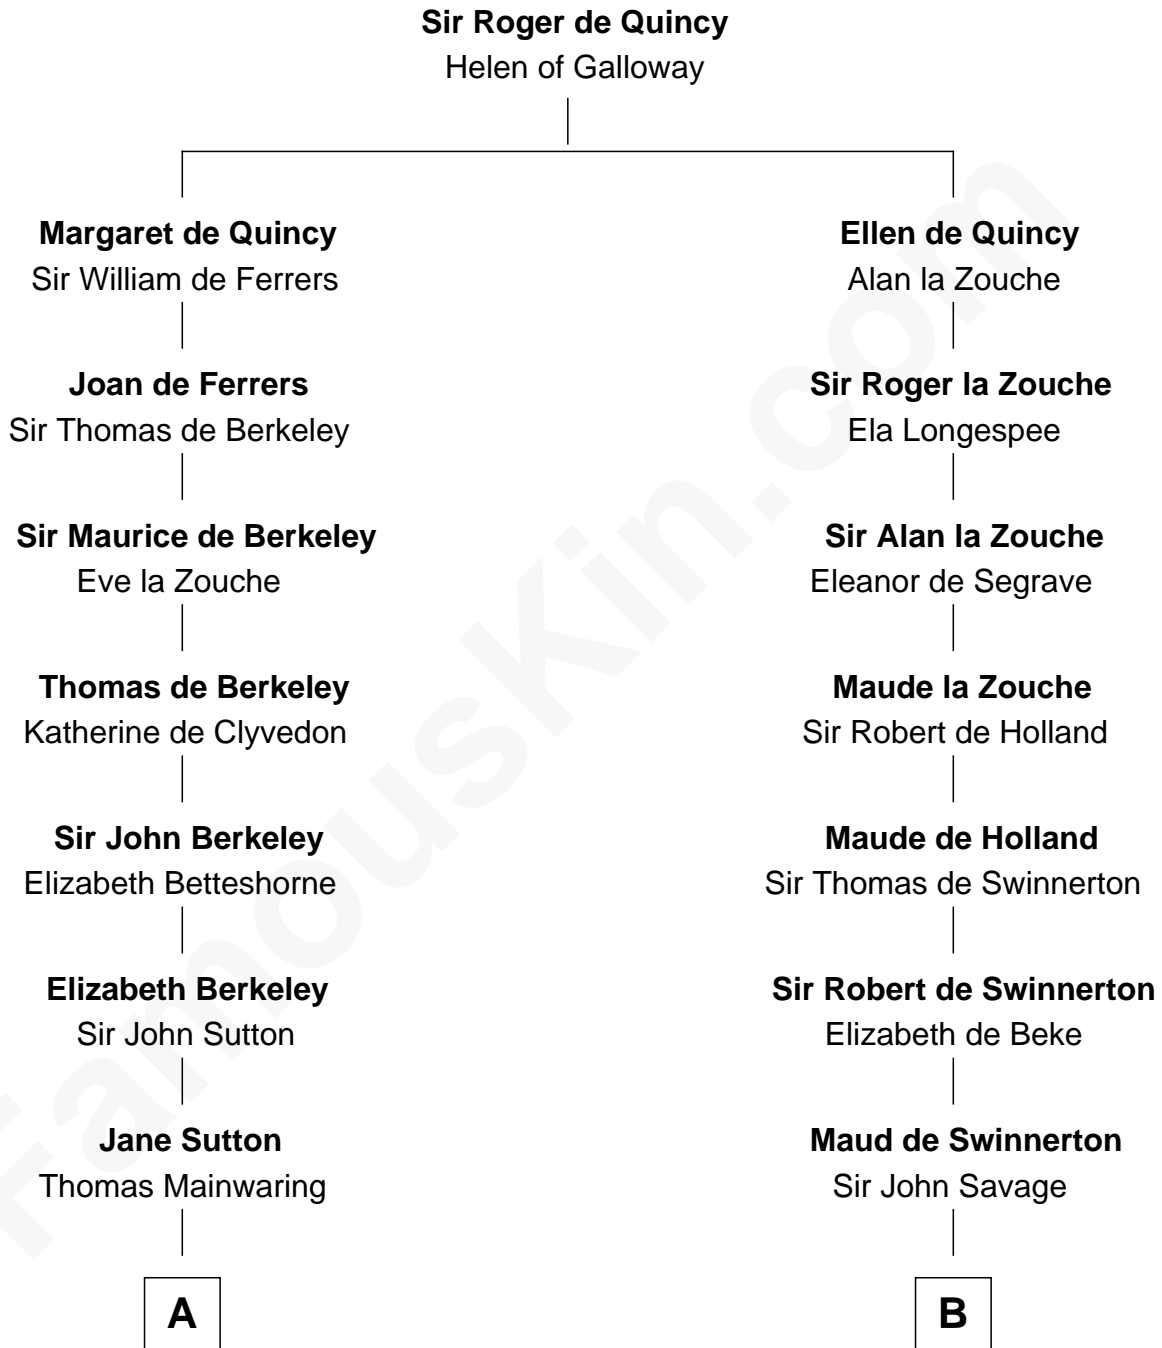

FamousKin.com
Relationship Chart of
Melvyn Douglas
Movie Actor

18th cousin 1 time removed of

Thomas Sim Lee
2nd and 7th Governor of Maryland

C

Emma Jane Douglas
Col. George Taliaferro Shackelford

Lena Priscilla Shackelford
Edouard Gregory Hesselberg

Melvyn Douglas
Movie Actor

D

Thomas Lee
Christiana Sim

Thomas Sim Lee
2nd and 7th Governor of Maryland

FamousKin.com