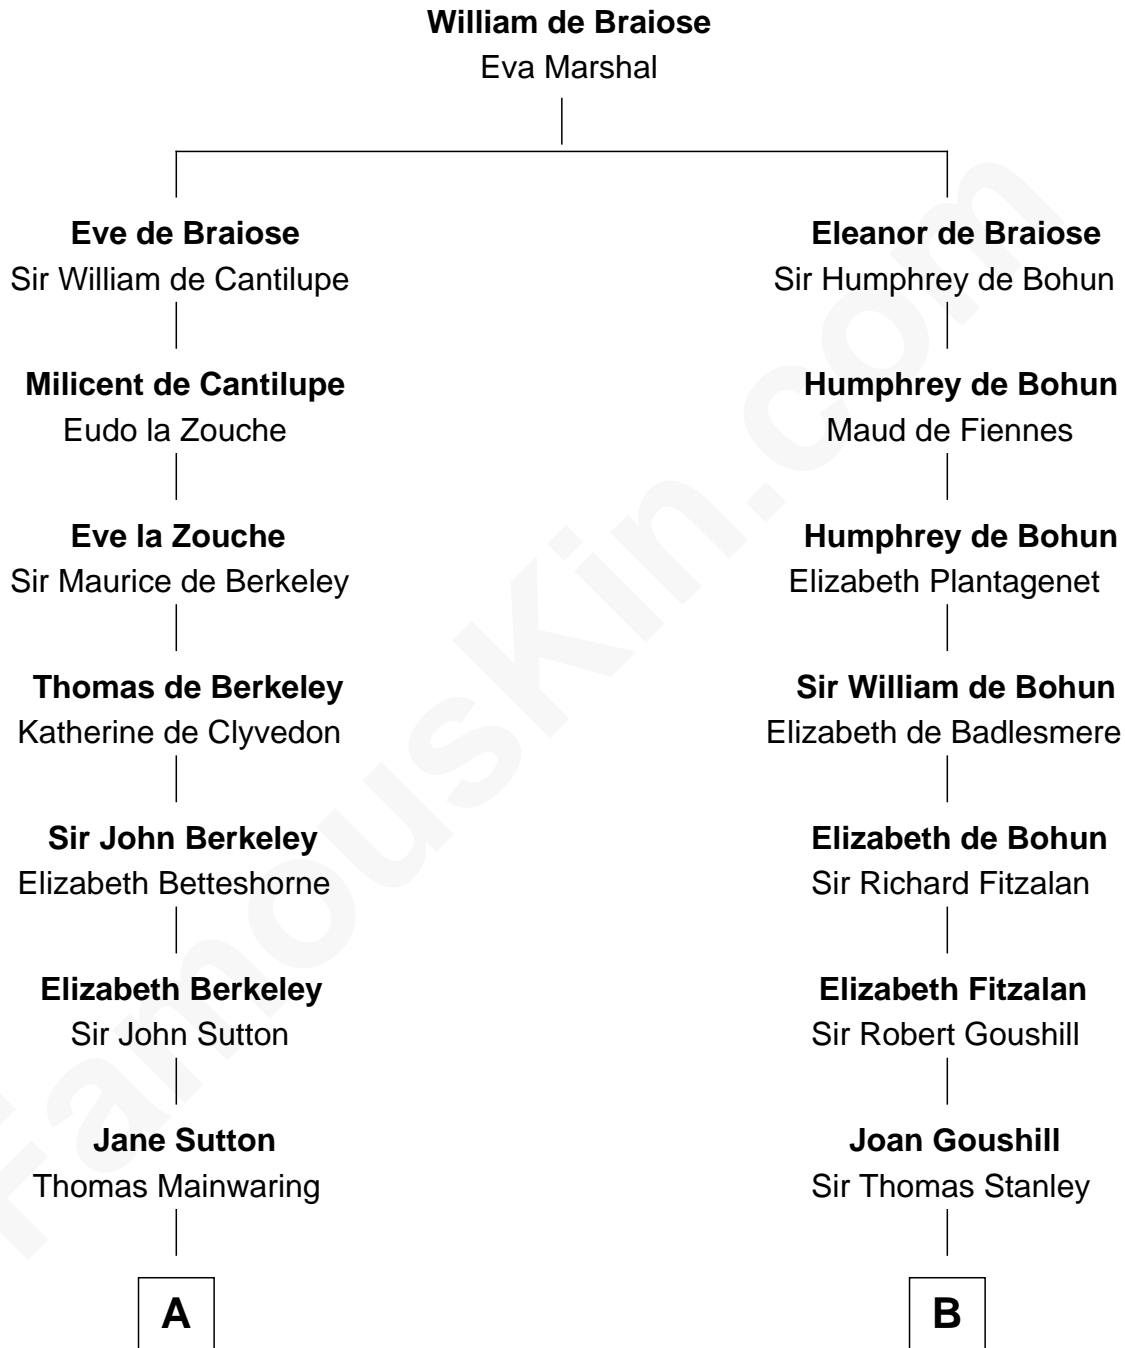

**FamousKin.com**  
**Relationship Chart of**  
**Melvyn Douglas**  
*Movie Actor*

**17th cousin 2 times removed of**  
**Thomas Sim Lee**  
*2nd and 7th Governor of Maryland*

**C**

—  
**Emma Jane Douglas**  
Col. George Taliaferro Shackelford

—  
**Lena Priscilla Shackelford**  
Edouard Gregory Hesselberg

—  
**Melvyn Douglas**  
*Movie Actor*

FamousKin.com