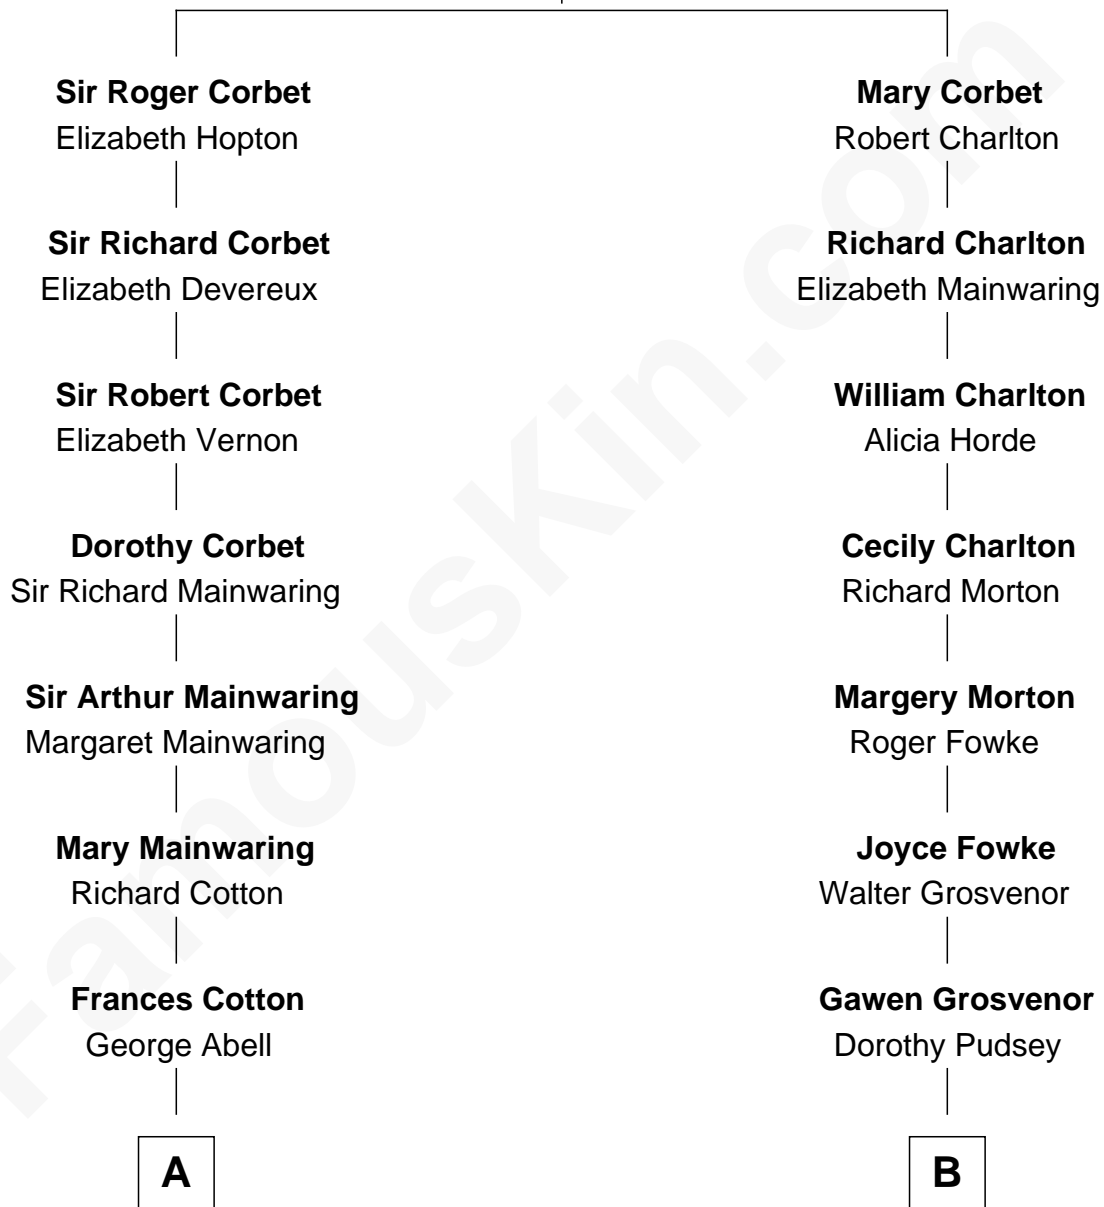

FamousKin.com Relationship Chart of

Melvyn Douglas

Movie Actor

13th cousin 2 times removed of

Edward Lloyd V

13th Governor of Maryland

Sir Robert Corbet

Margaret - - - - -

A

Robert Abell
Joanna - - - - -

Caleb Abell
Margaret Post

Mary Abell
Richard Douglas

William Douglas
Sarah Denison

Richard Douglas
Lucy Way

Erskine Douglas
Sophia Garrett

Emma Jane Douglas
Col. George Taliaferro Shackelford

Elizabeth Tayloe
Col. Edward Lloyd

Edward Lloyd V
13th Governor of Maryland