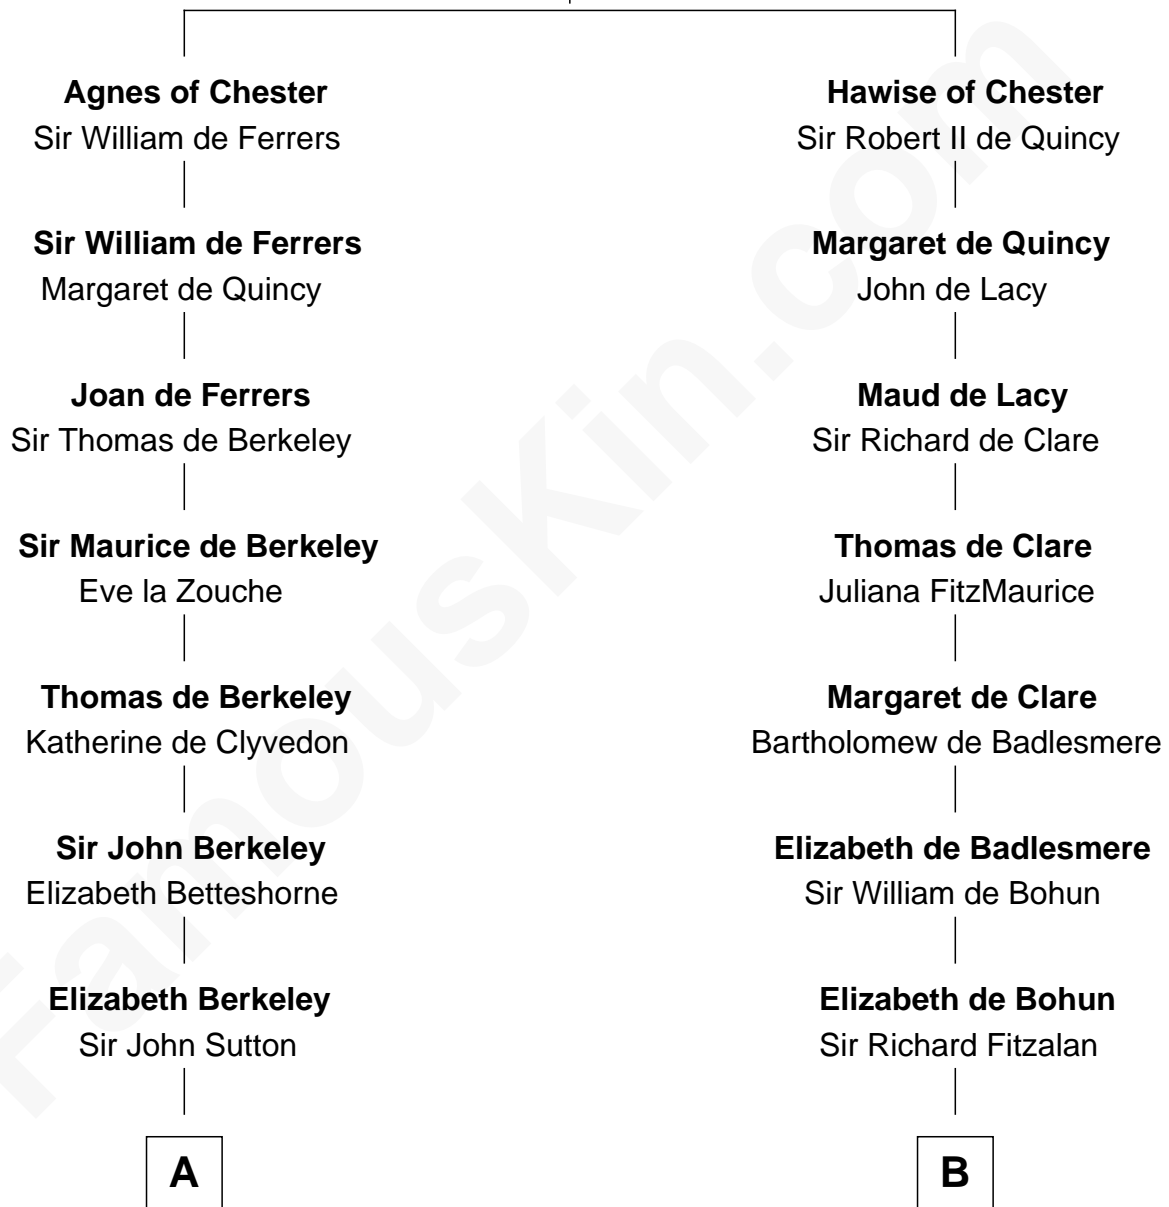

FamousKin.com Relationship Chart of

Melvyn Douglas

Movie Actor

20th cousin of

Edward Lloyd V

13th Governor of Maryland

Hugh de Kevelioc
Bertrade de Montfort

C

Erskine Douglas

Sophia Garrett

Emma Jane Douglas

Col. George Taliaferro Shackelford

Lena Priscilla Shackelford

Edouard Gregory Hesselberg

Melvyn Douglas

Movie Actor