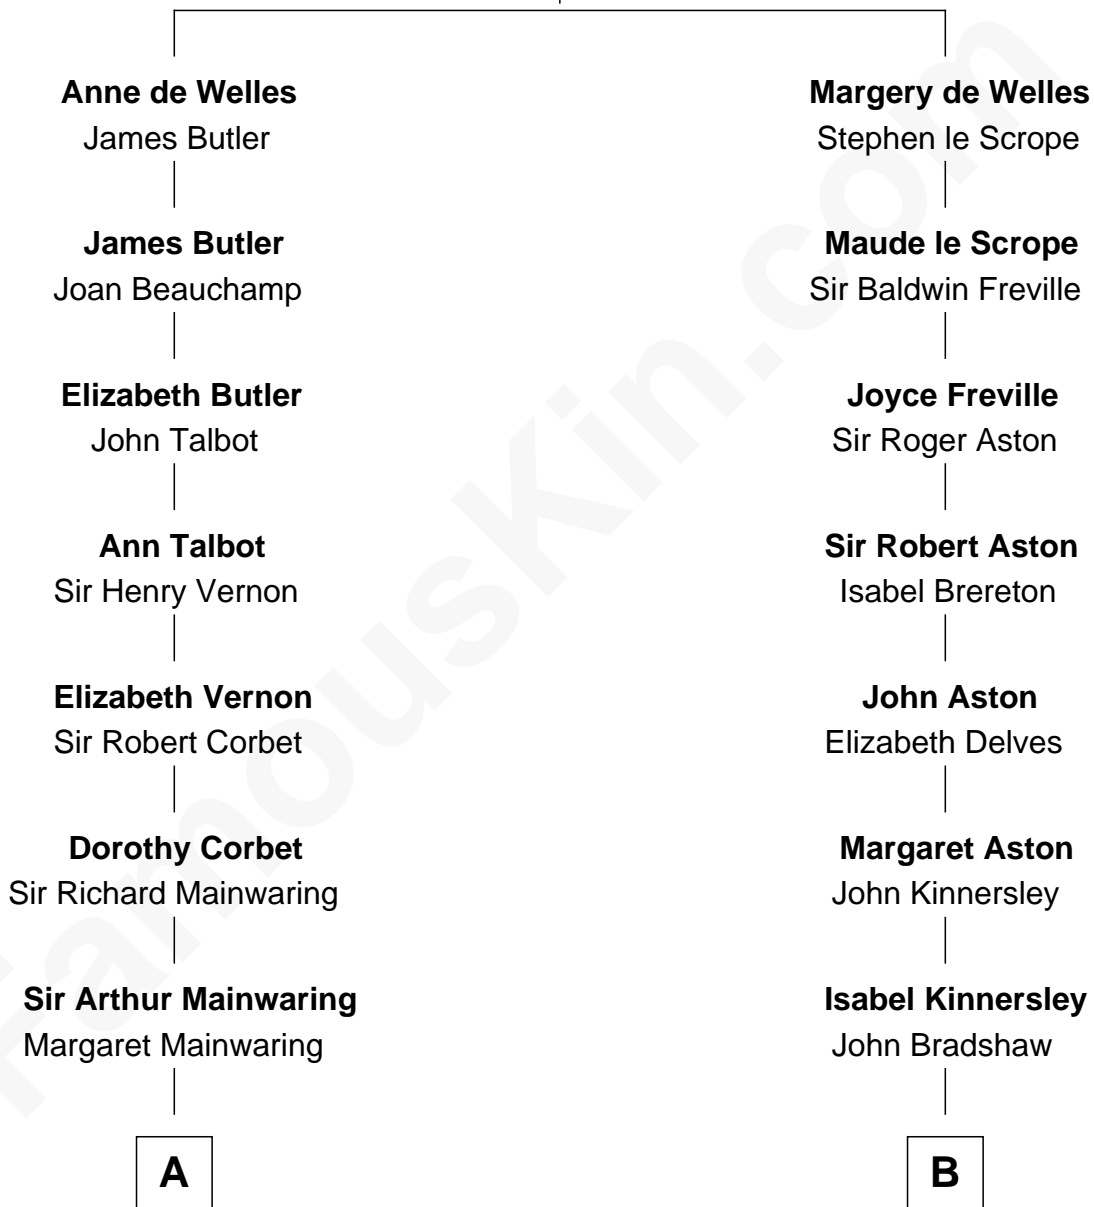

# FamousKin.com Relationship Chart of

**Melvyn Douglas**

*Movie Actor*

17th cousin of

**Edward Lloyd V**

*13th Governor of Maryland*

**John de Welles**

Maud de Roos

**A**

**Mary Mainwaring**

Richard Cotton

**Frances Cotton**

George Abell

**Robert Abell**

Joanna - - - - -

**Caleb Abell**

Margaret Post

**Mary Abell**

Richard Douglas

**William Douglas**

Sarah Denison

**Richard Douglas**

Lucy Way

**Erskine Douglas**