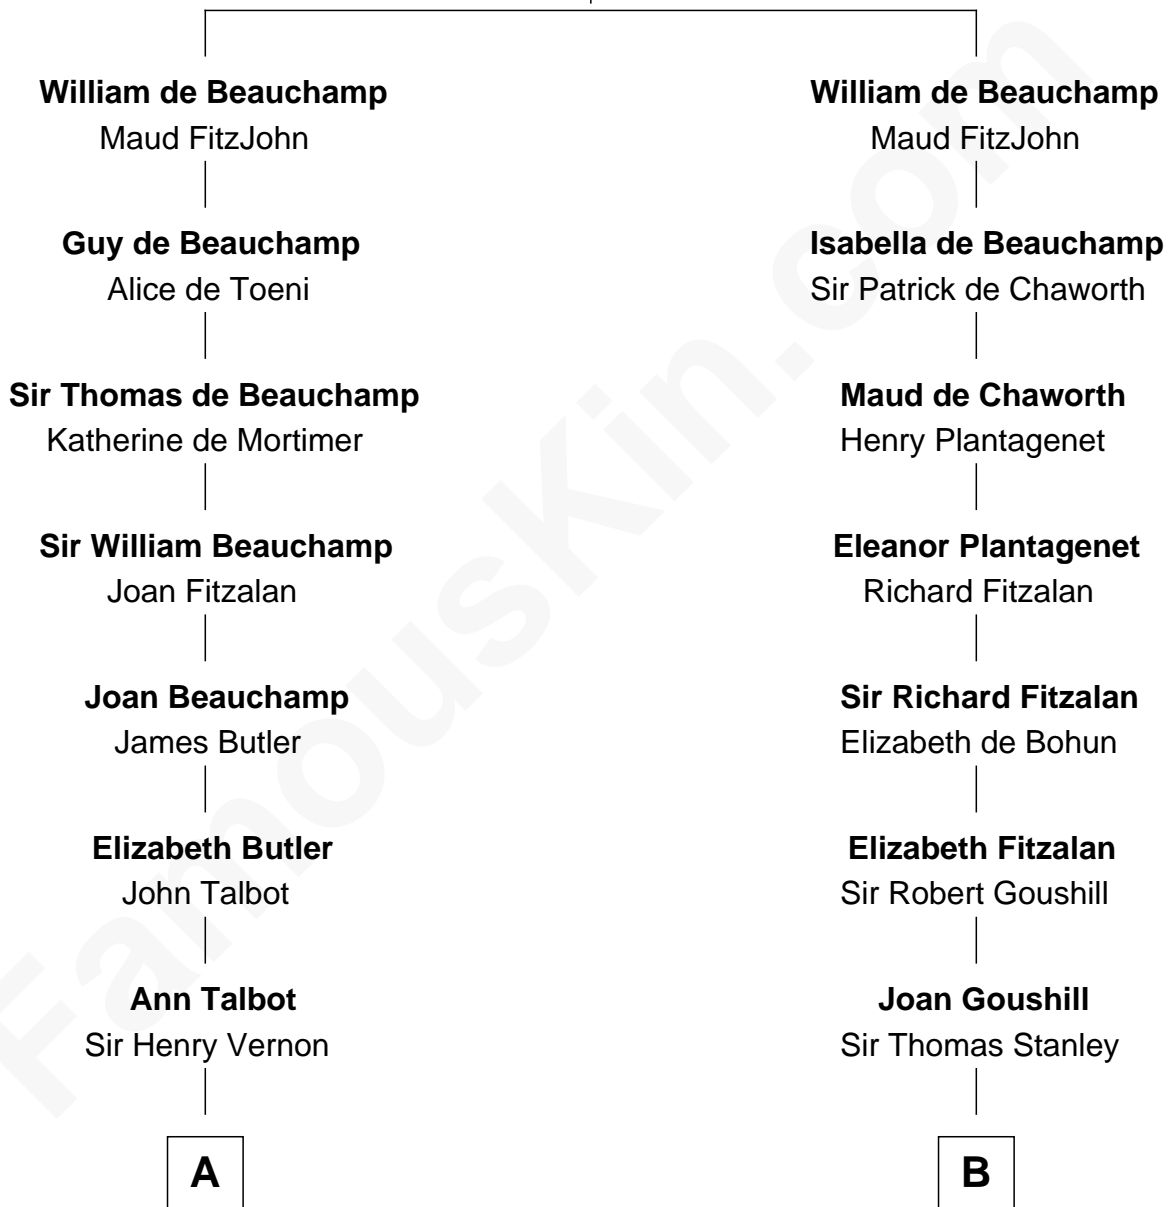

FamousKin.com Relationship Chart of

Melvyn Douglas
Movie Actor

18th cousin 2 times removed of

Edward Lloyd V
13th Governor of Maryland

Sir William de Beauchamp
Isabel Mauduit

C

Erskine Douglas

Sophia Garrett

Emma Jane Douglas

Col. George Taliaferro Shackelford

Lena Priscilla Shackelford

Edouard Gregory Hesselberg

Melvyn Douglas

Movie Actor

D

Col. Edward Lloyd

Elizabeth Tayloe

Edward Lloyd V

13th Governor of Maryland

FamousKin.com