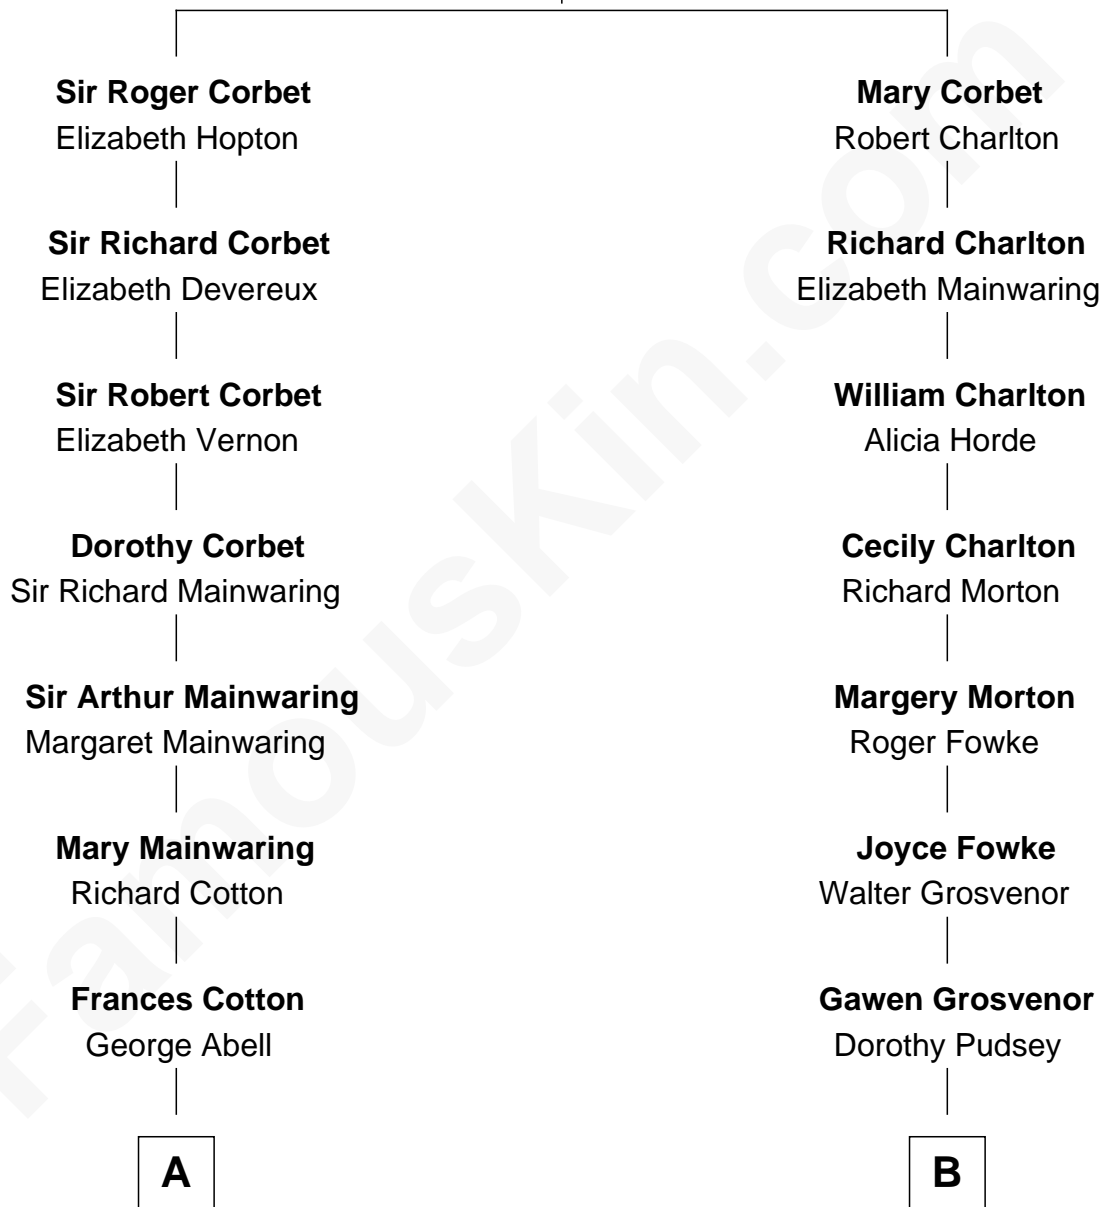

FamousKin.com Relationship Chart of

Melvyn Douglas

Movie Actor

15th cousin of

Henry Lloyd

40th Governor of Maryland

Sir Robert Corbet

Margaret - - - - -

A

Robert Abell
Joanna - - - - -

Caleb Abell
Margaret Post

Mary Abell
Richard Douglas

William Douglas
Sarah Denison

Richard Douglas
Lucy Way

Erskine Douglas
Sophia Garrett

Emma Jane Douglas
Col. George Taliaferro Shackelford