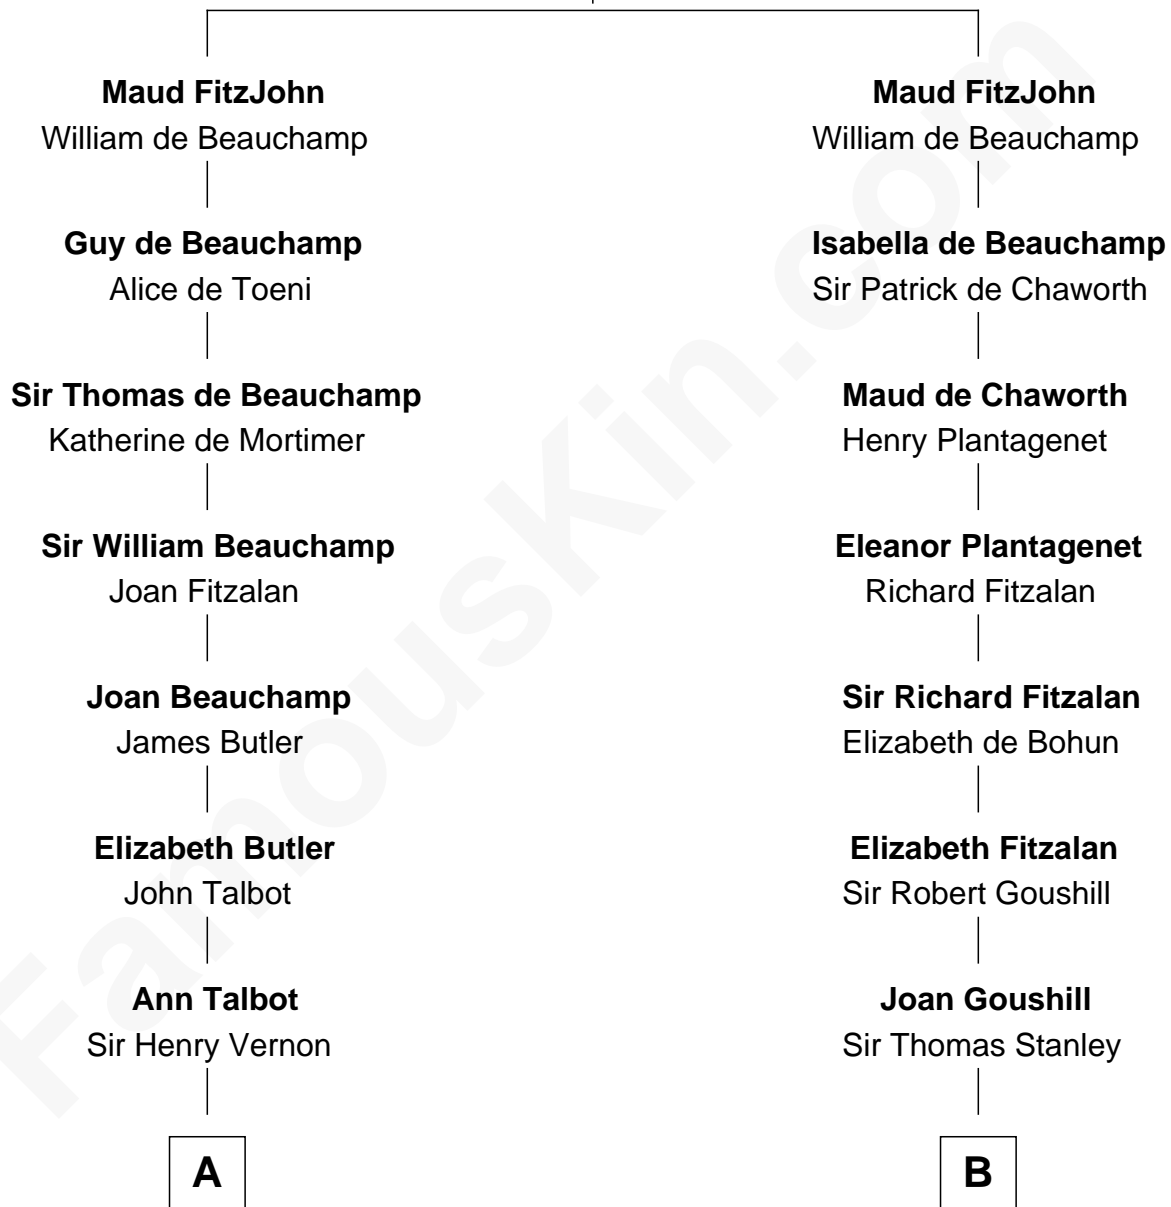

# FamousKin.com Relationship Chart of

**Melvyn Douglas**

*Movie Actor*

20th cousin of

**Henry Lloyd**

*40th Governor of Maryland*

**Sir John FitzGeoffrey**

Isabel le Bigod

**C**

**Erskine Douglas**

Sophia Garrett

**Emma Jane Douglas**

Col. George Taliaferro Shackelford

**Lena Priscilla Shackelford**

Edouard Gregory Hesselberg

**Melvyn Douglas**

*Movie Actor*

**D**

**Col. Edward Lloyd**

Elizabeth Tayloe

**Col. Edward Lloyd**

Sally Scott Murray

**Daniel Lloyd**

Catherine Henry