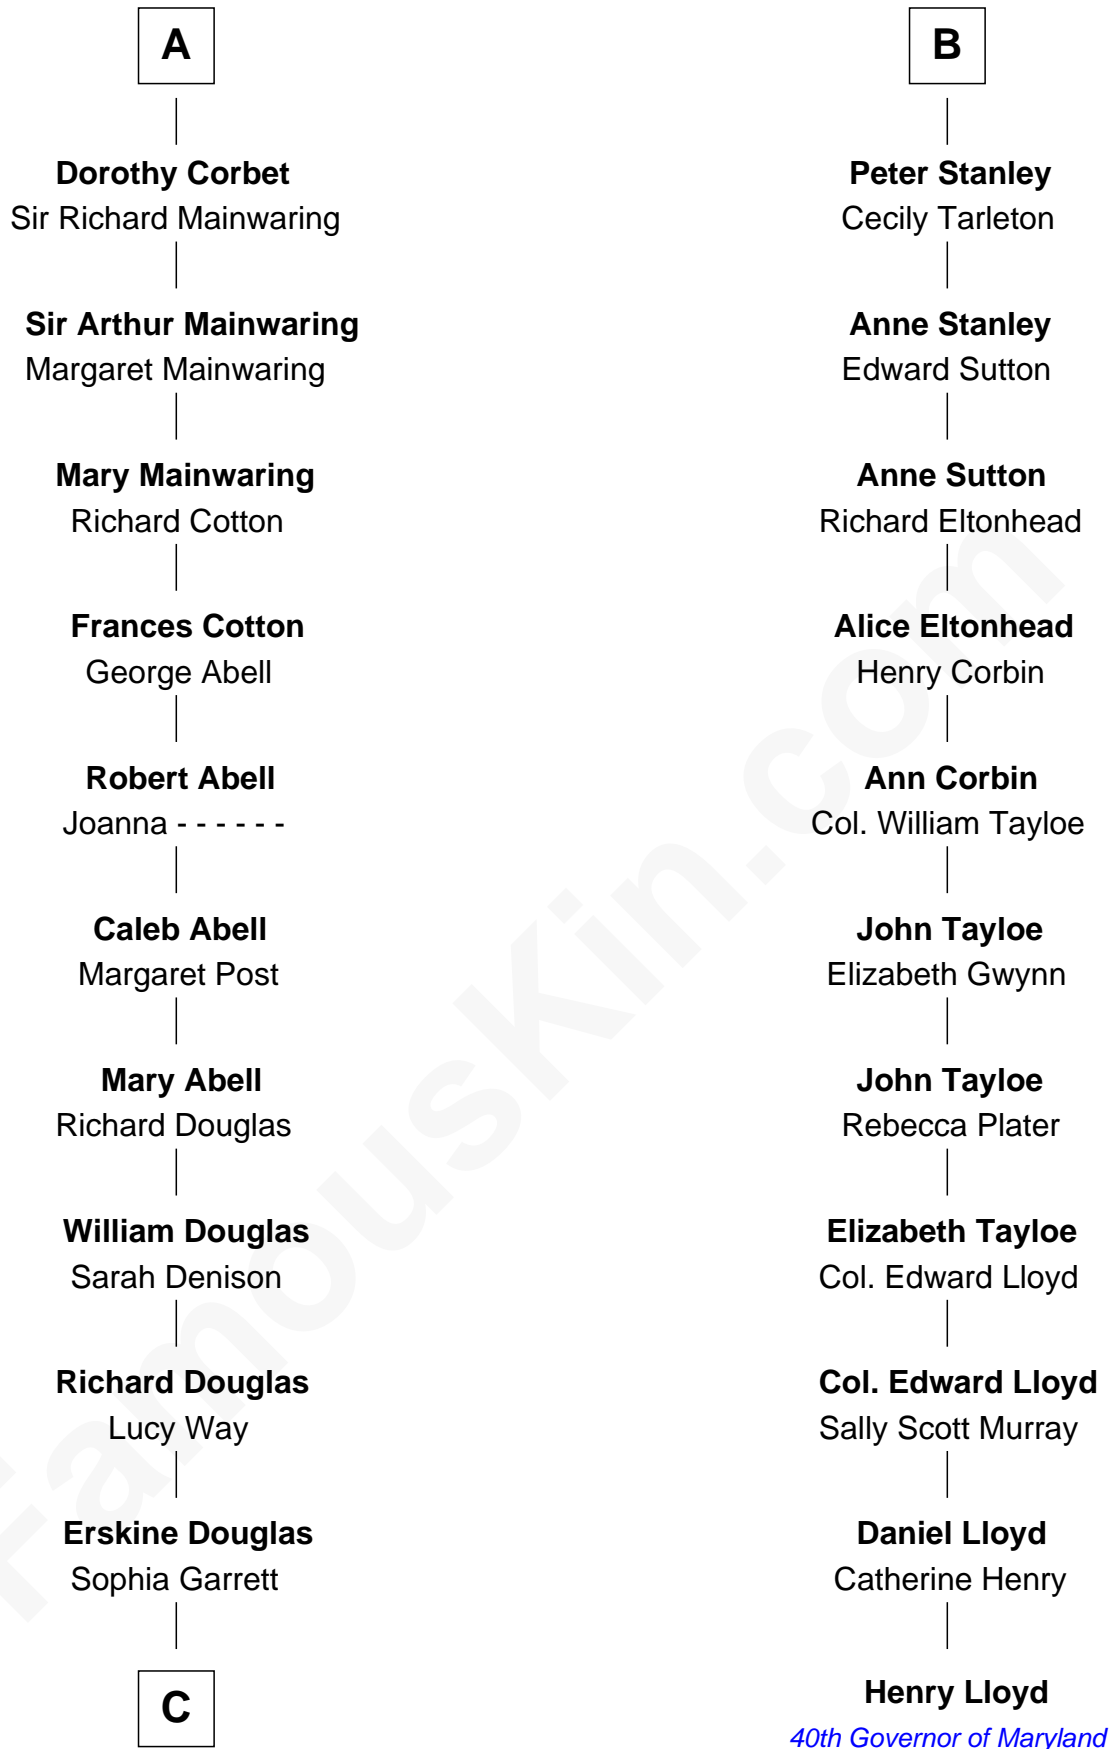

FamousKin.com
Relationship Chart of
Melvyn Douglas
Movie Actor

17th cousin 2 times removed of
Henry Lloyd
40th Governor of Maryland

C

—
Emma Jane Douglas
Col. George Taliaferro Shackelford

—
Lena Priscilla Shackelford
Edouard Gregory Hesselberg