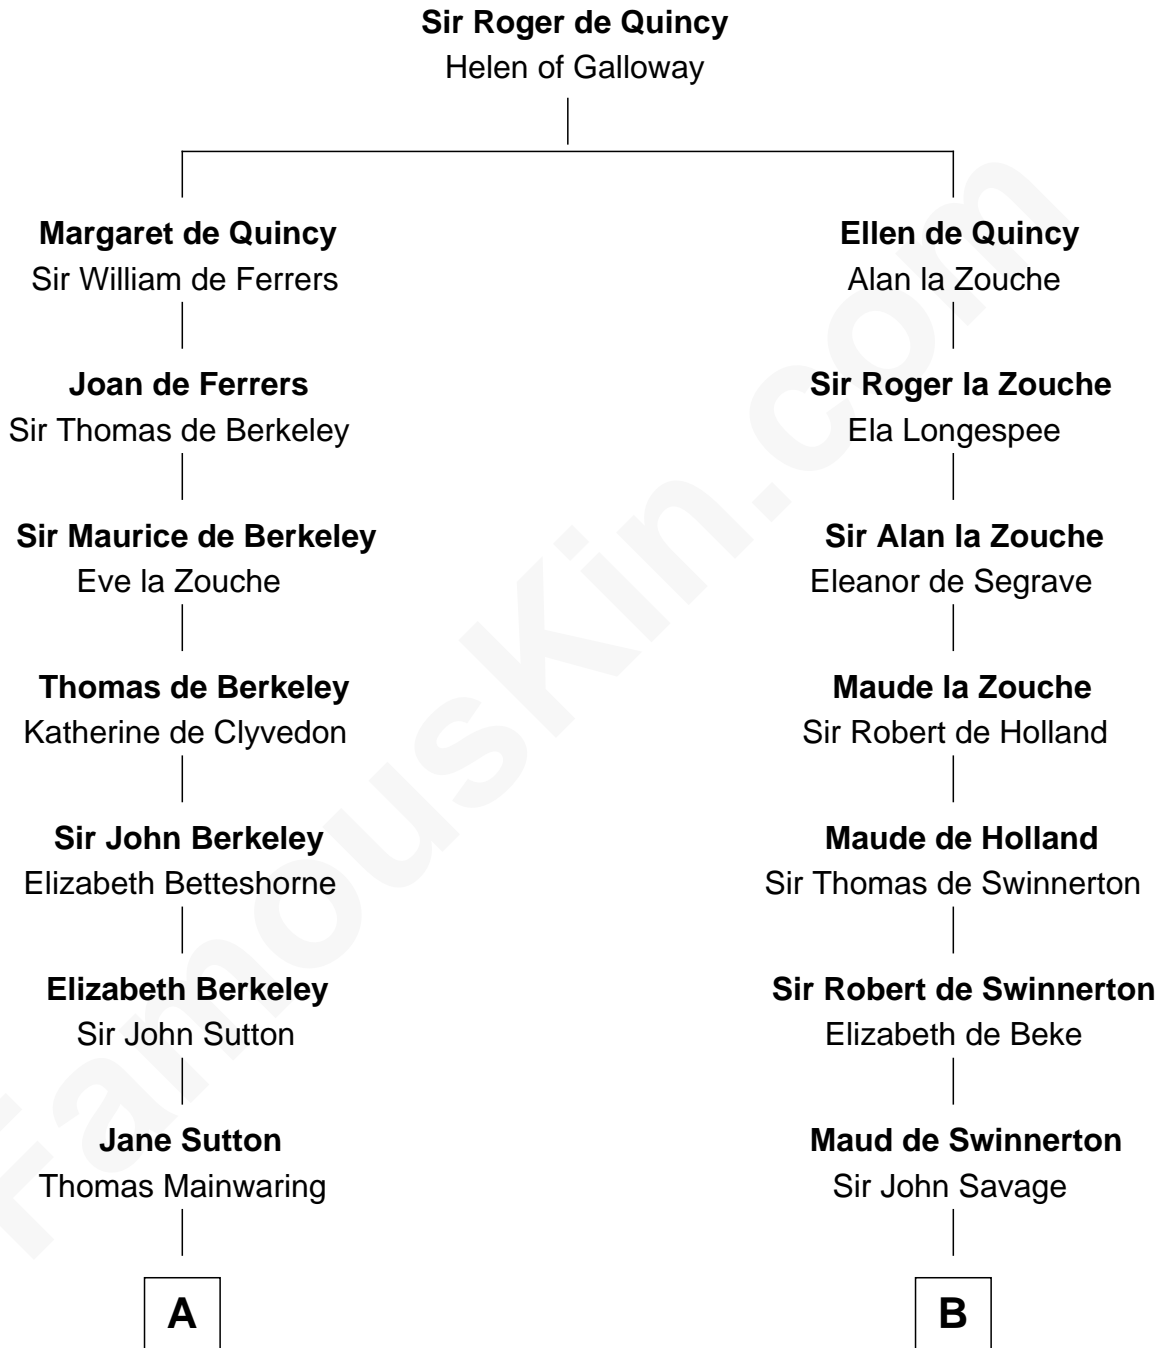

FamousKin.com
Relationship Chart of
Melvyn Douglas
Movie Actor

19th cousin 2 times removed of
Henry Lloyd
40th Governor of Maryland

C

Emma Jane Douglas
Col. George Taliaferro Shackelford

Lena Priscilla Shackelford
Edouard Gregory Hesselberg

Melvyn Douglas
Movie Actor

D

John Tayloe
Rebecca Plater

Elizabeth Tayloe
Col. Edward Lloyd

Col. Edward Lloyd
Sally Scott Murray

Daniel Lloyd
Catherine Henry

Henry Lloyd
40th Governor of Maryland

FamousKin.com