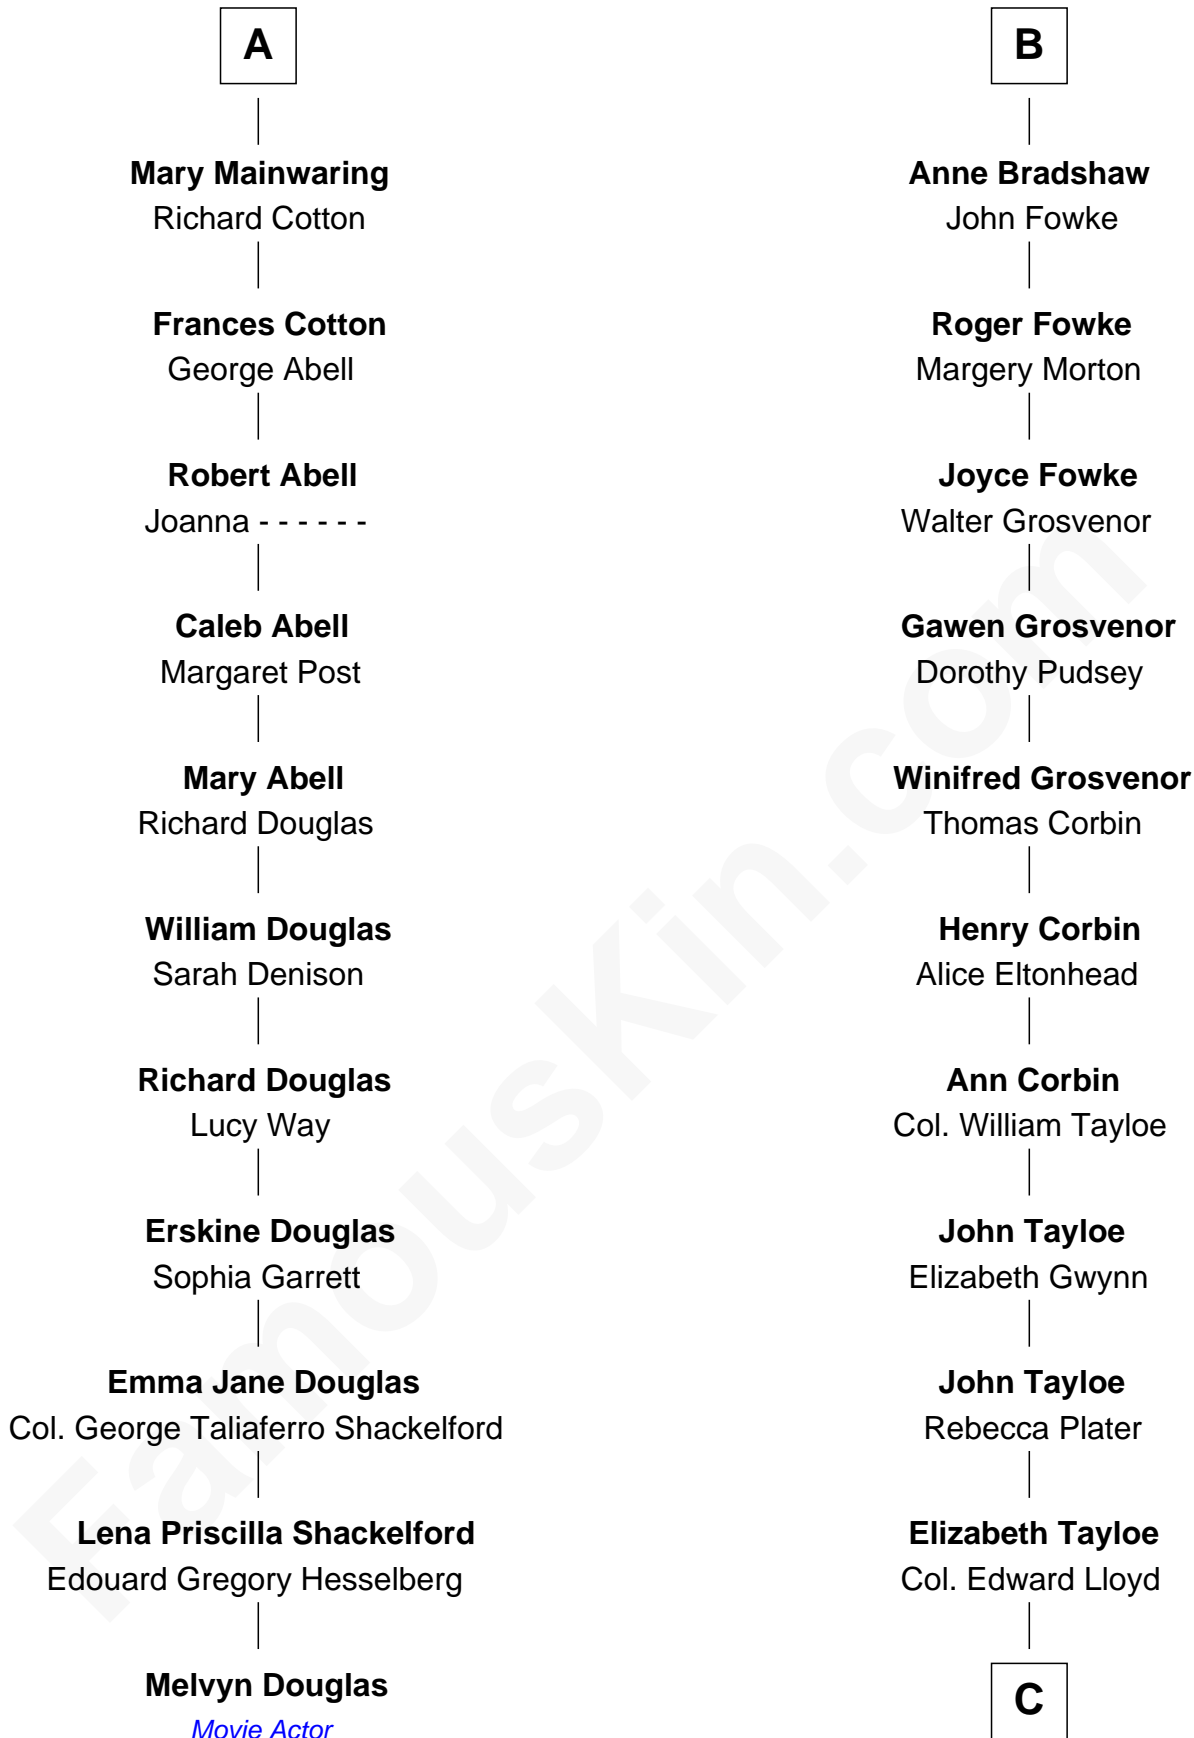

FamousKin.com
Relationship Chart of
Melvyn Douglas
Movie Actor

17th cousin 2 times removed of
Henry Lloyd
40th Governor of Maryland

John de Welles
Maud de Roos

C

Col. Edward Lloyd

Sally Scott Murray

Daniel Lloyd

Catherine Henry

Henry Lloyd

40th Governor of Maryland

FamousKin.com