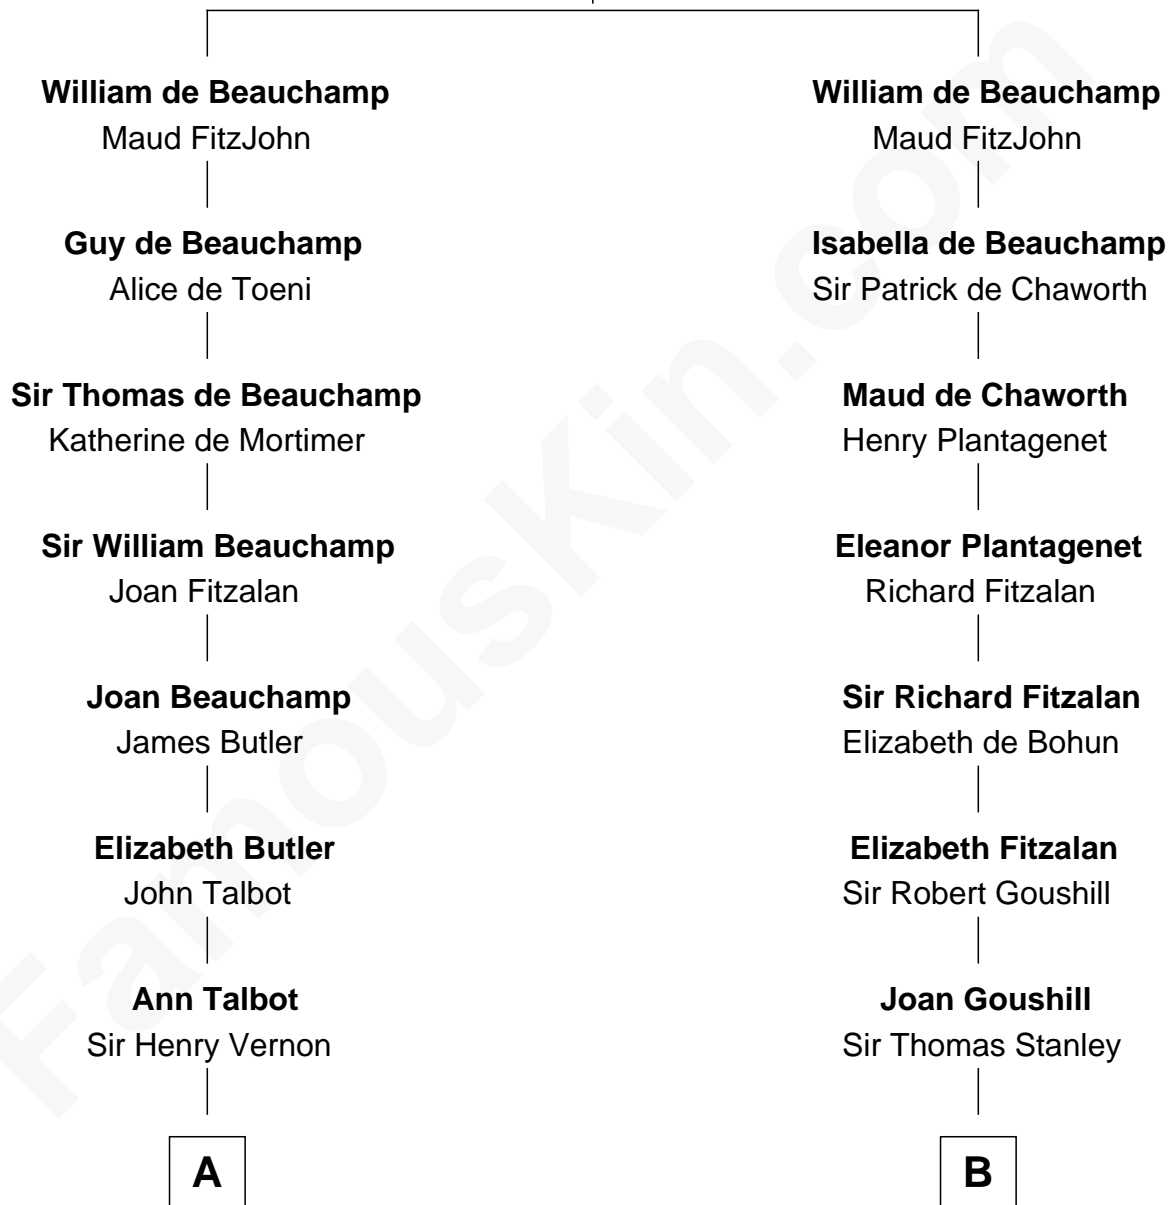

# FamousKin.com Relationship Chart of

**Melvyn Douglas**

*Movie Actor*

20th cousin of

**Henry Lloyd**

*40th Governor of Maryland*

**Sir William de Beauchamp**

Isabel Mauduit

**C**

**Erskine Douglas**

Sophia Garrett

**Emma Jane Douglas**

Col. George Taliaferro Shackelford

**Lena Priscilla Shackelford**

Edouard Gregory Hesselberg

**Melvyn Douglas**

*Movie Actor*

**D**

**Col. Edward Lloyd**

Elizabeth Tayloe

**Col. Edward Lloyd**

Sally Scott Murray

**Daniel Lloyd**

Catherine Henry