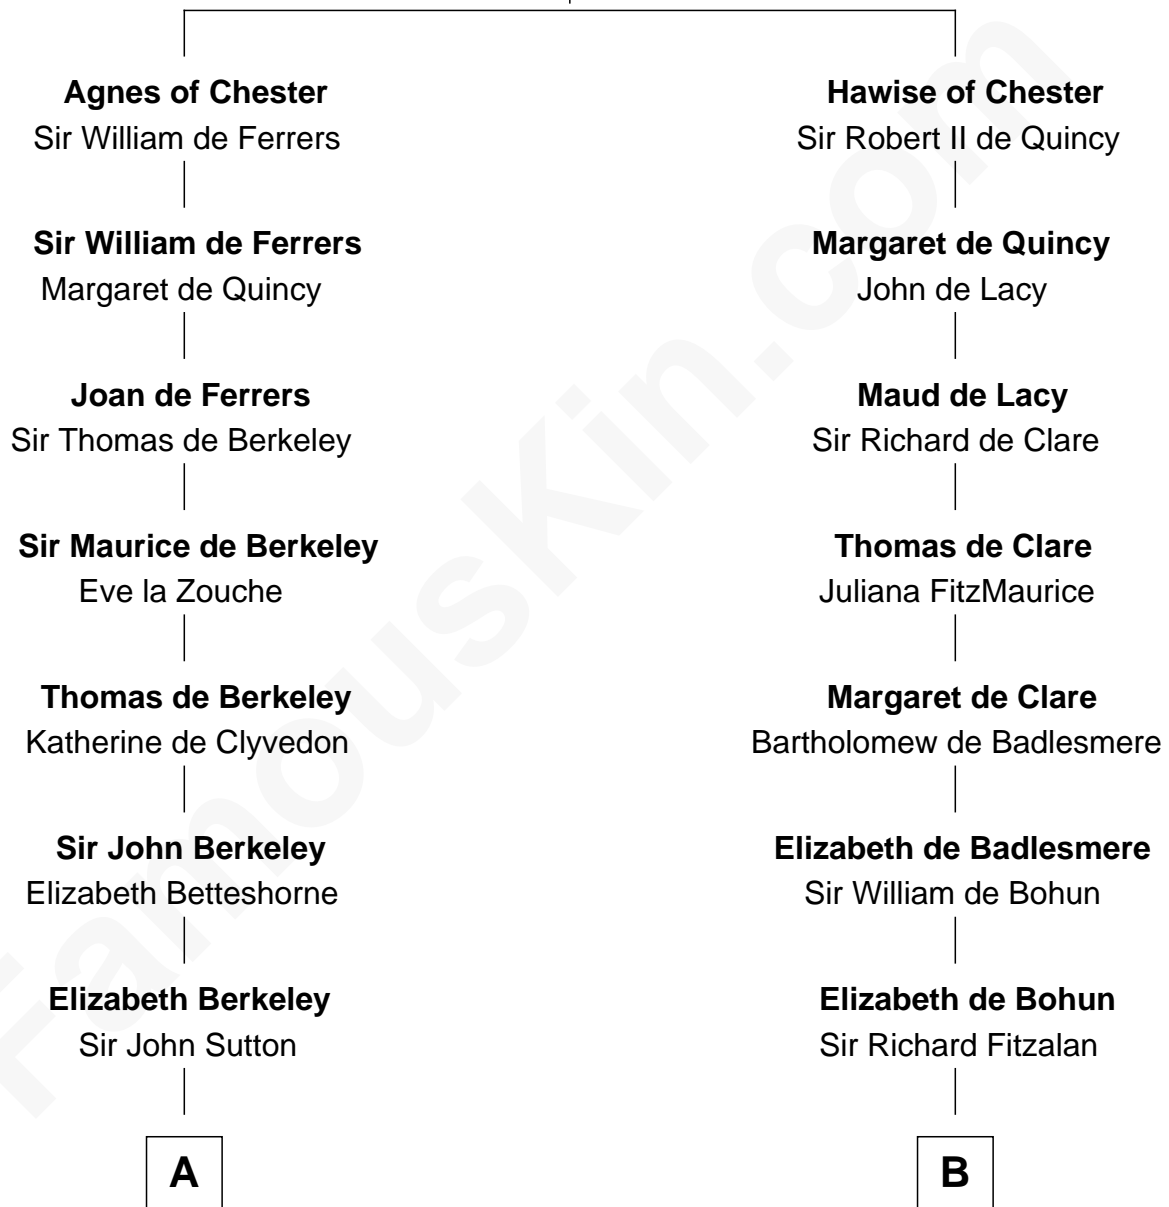

FamousKin.com Relationship Chart of

Melvyn Douglas

Movie Actor

20th cousin of

Charles Goldsborough

16th Governor of Maryland

Hugh de Kevelioc
Bertrade de Montfort

C

Erskine Douglas

Sophia Garrett

Emma Jane Douglas

Col. George Taliaferro Shackelford

Lena Priscilla Shackelford

Edouard Gregory Hesselberg

Melvyn Douglas

Movie Actor

D

Anna Maria Lloyd

Richard Tilghman

William Tilghman

Margaret Lloyd

Anna Maria Tilghman

Charles Goldsborough

Charles Goldsborough