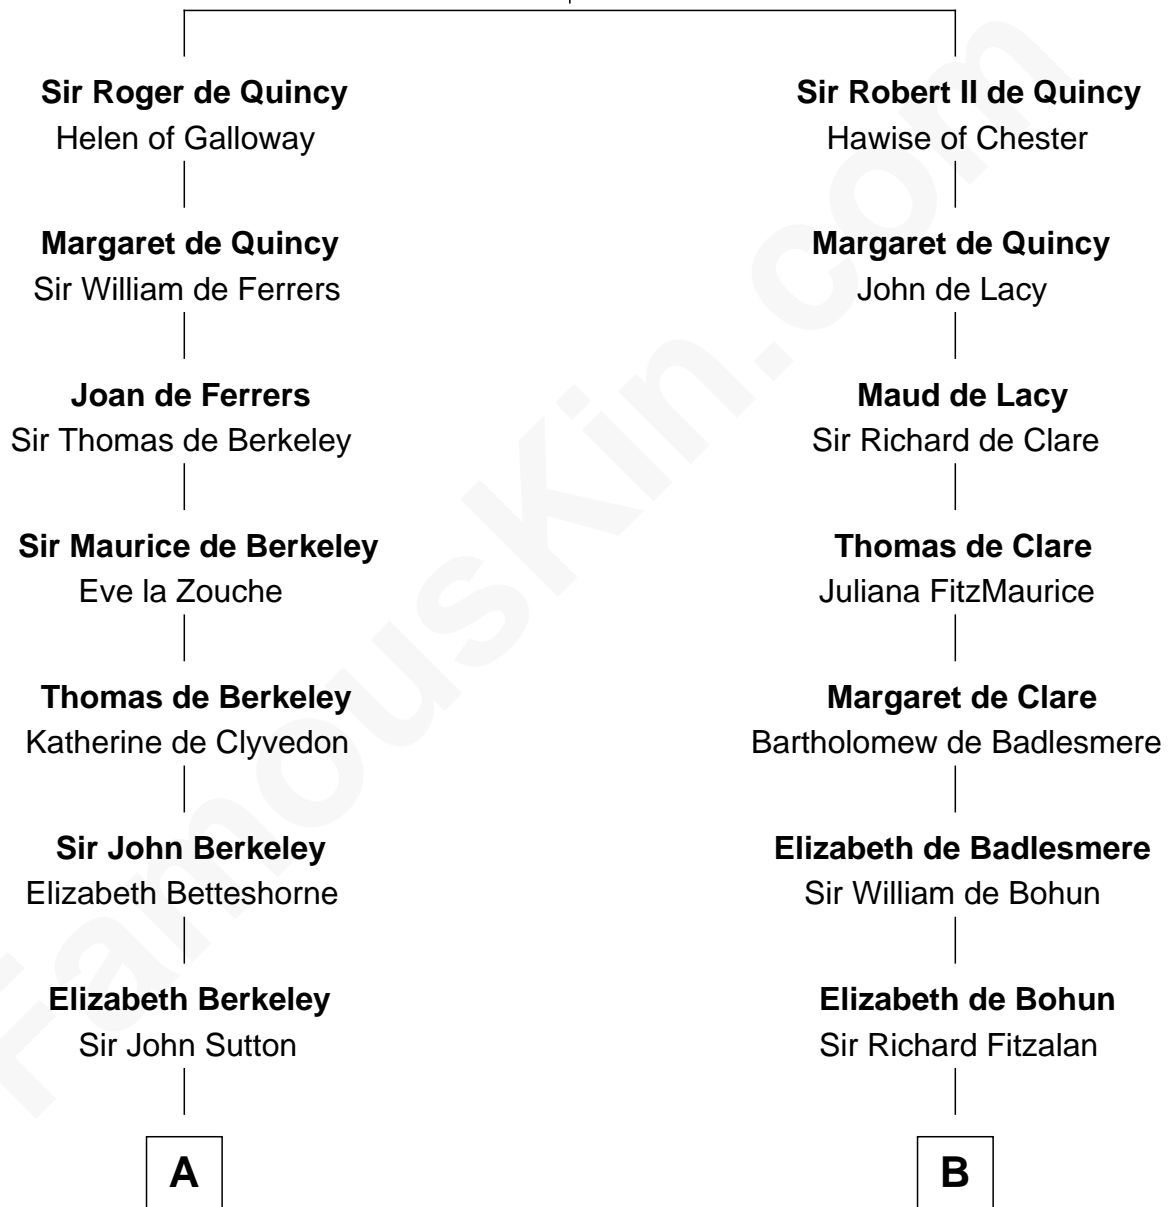

# FamousKin.com Relationship Chart of

**Melvyn Douglas**

*Movie Actor*

20th cousin of

**Charles Goldsborough**

*16th Governor of Maryland*

**Saher de Quincy**  
Margaret de Beaumont

**C**

**Erskine Douglas**

Sophia Garrett

**Emma Jane Douglas**

Col. George Taliaferro Shackelford

**Lena Priscilla Shackelford**

Edouard Gregory Hesselberg

**Melvyn Douglas**

*Movie Actor*

**D**

**Anna Maria Lloyd**

Richard Tilghman

**William Tilghman**

Margaret Lloyd

**Anna Maria Tilghman**

Charles Goldsborough

**Charles Goldsborough**