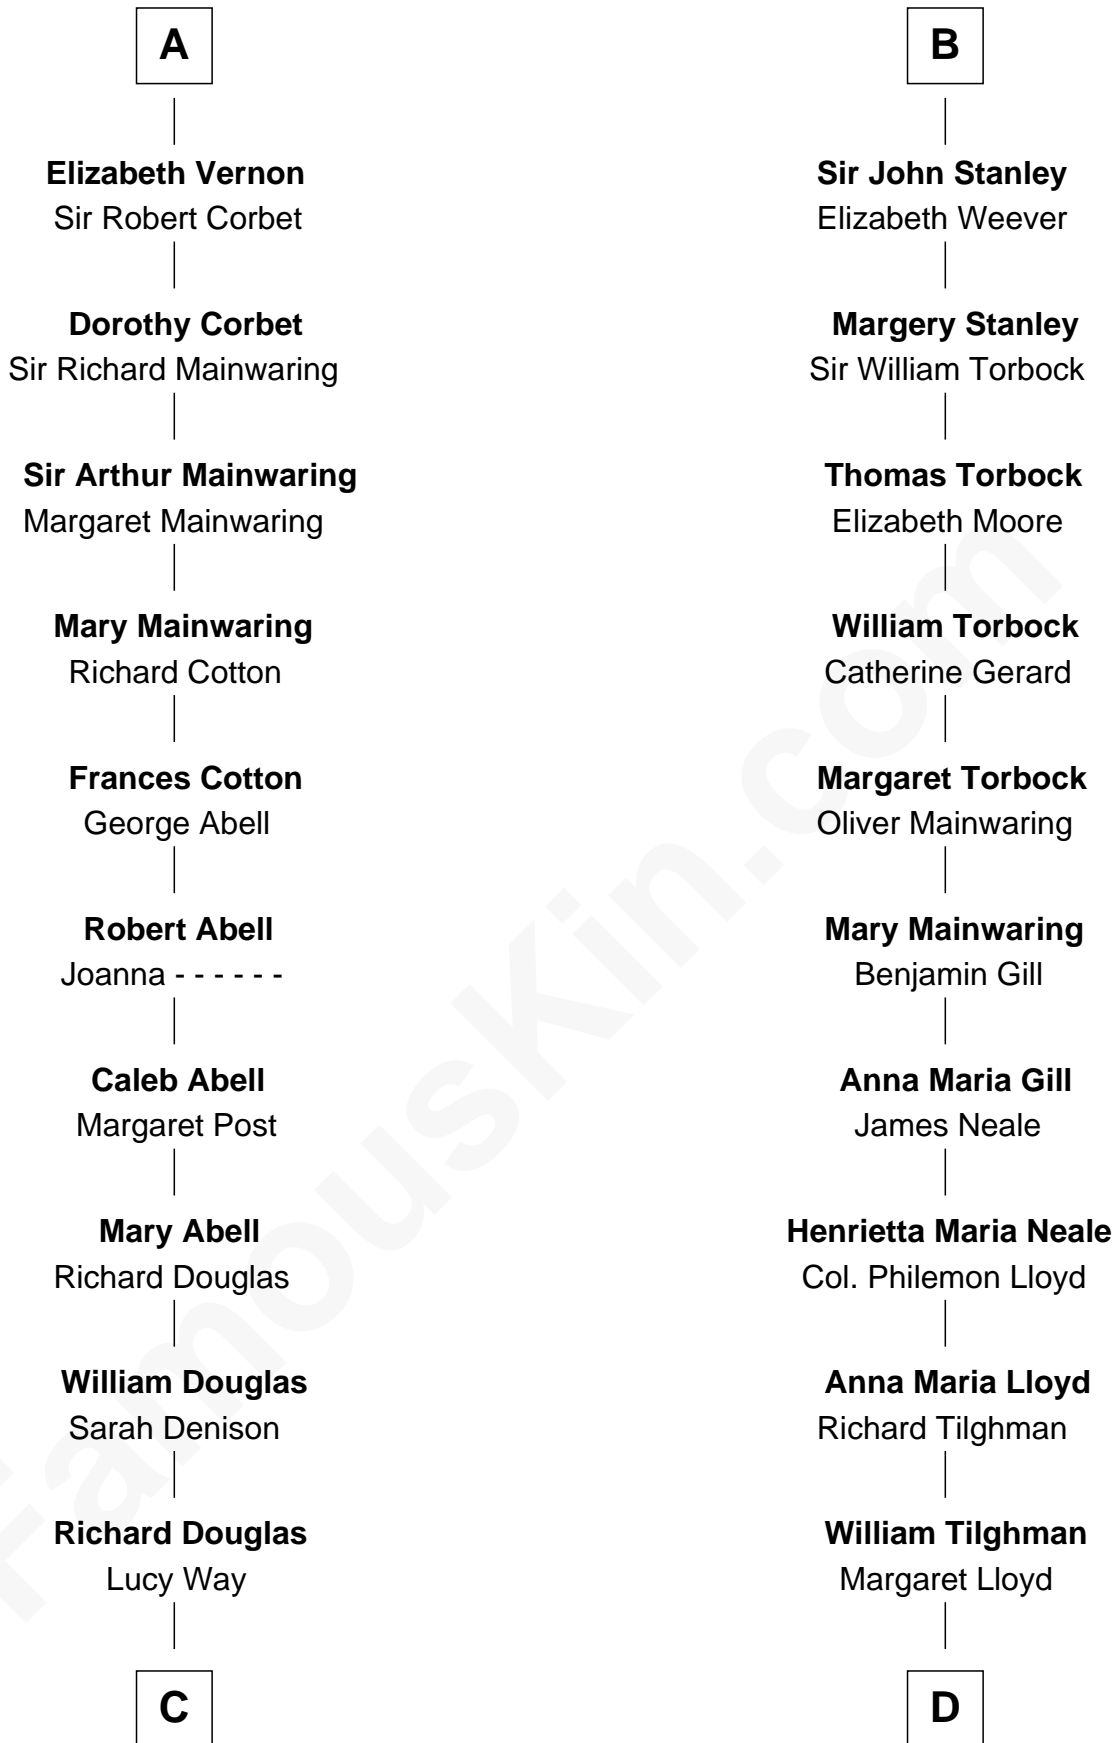

FamousKin.com
Relationship Chart of
Melvyn Douglas
Movie Actor

18th cousin 2 times removed of
Charles Goldsborough
16th Governor of Maryland

C

Erskine Douglas
Sophia Garrett

Emma Jane Douglas
Col. George Taliaferro Shackelford

Lena Priscilla Shackelford
Edouard Gregory Hesselberg

Melvyn Douglas
Movie Actor

D

Anna Maria Tilghman
Charles Goldsborough

Charles Goldsborough
16th Governor of Maryland