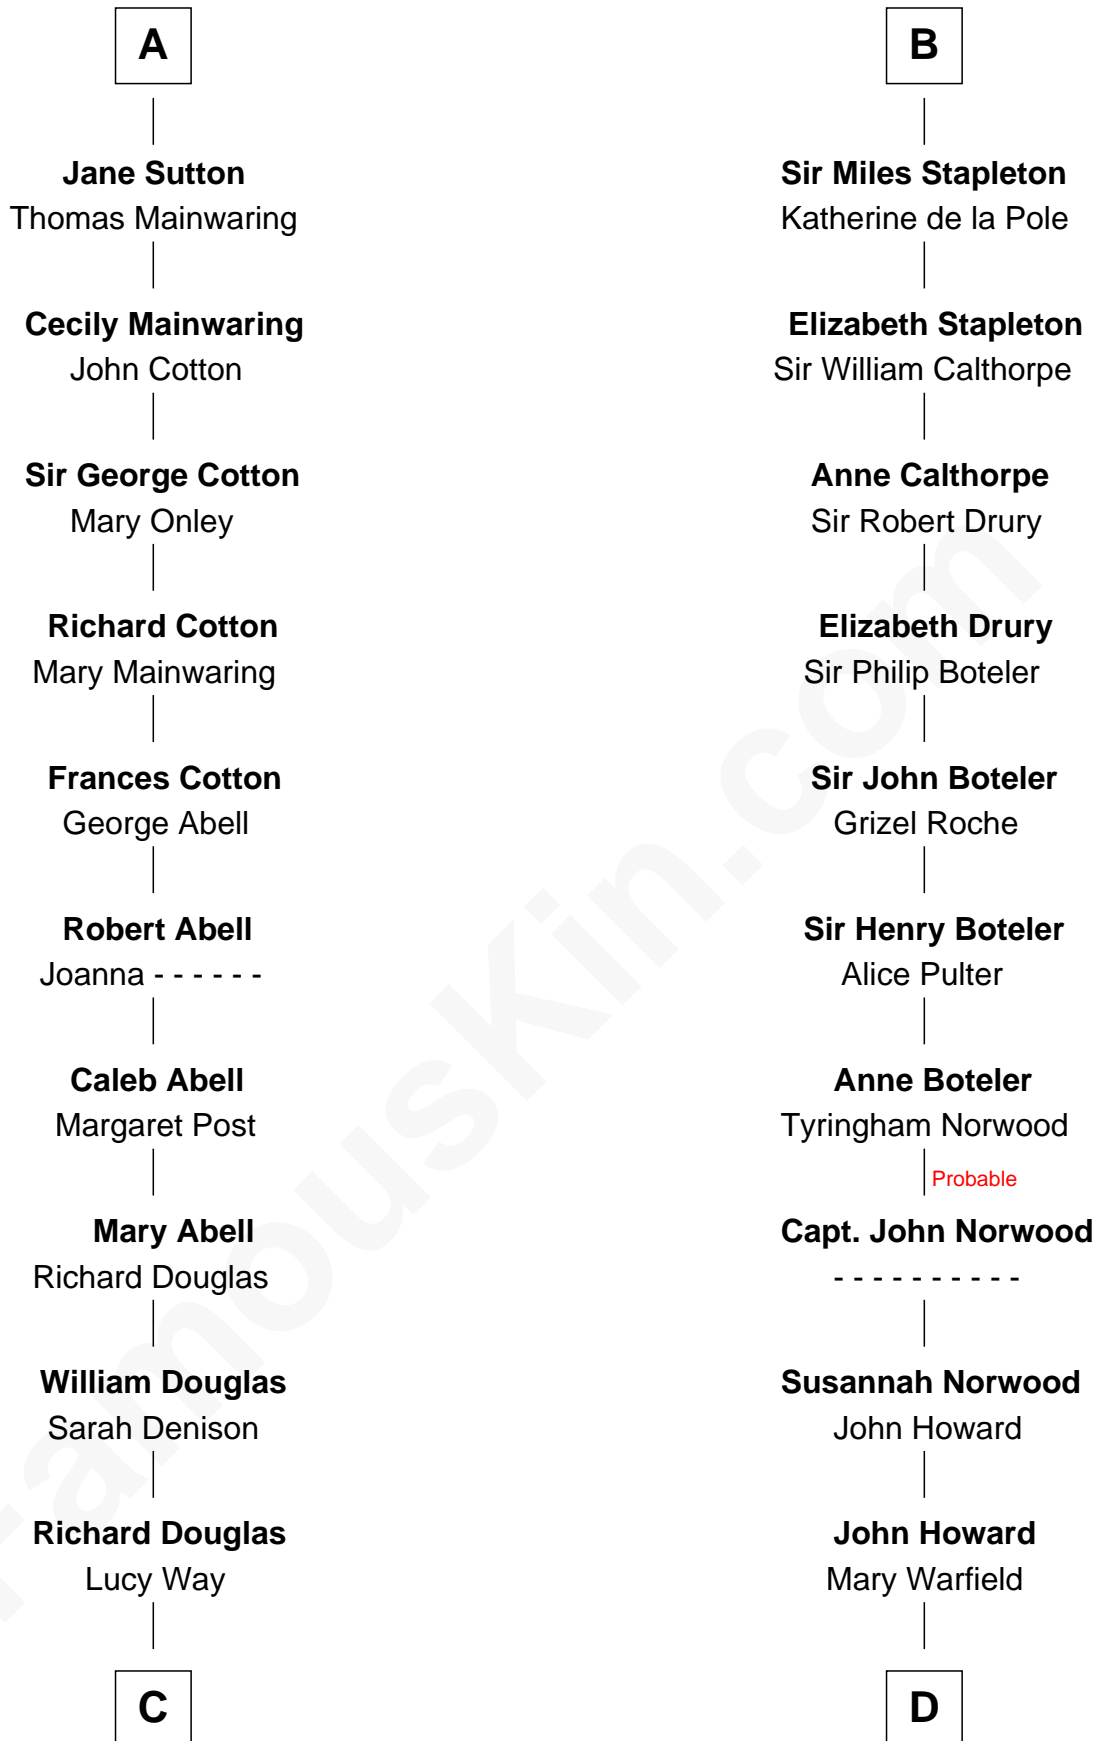

**FamousKin.com**  
**Relationship Chart of**  
**Melvyn Douglas**  
*Movie Actor*

19th cousin 1 time removed of  
**Charles Carnan Ridgely**  
*15th Governor of Maryland*

**C**

**Erskine Douglas**

Sophia Garrett

**Emma Jane Douglas**

Col. George Taliaferro Shackelford

**Lena Priscilla Shackelford**

Edouard Gregory Hesselberg

**Melvyn Douglas**

*Movie Actor*

**D**

**Rachel Howard**

Col. Charles Ridgely

**Achsah Ridgely**

Charles R. Carnan

**Charles Carnan Ridgely**

*15th Governor of Maryland*

FamousKin.com