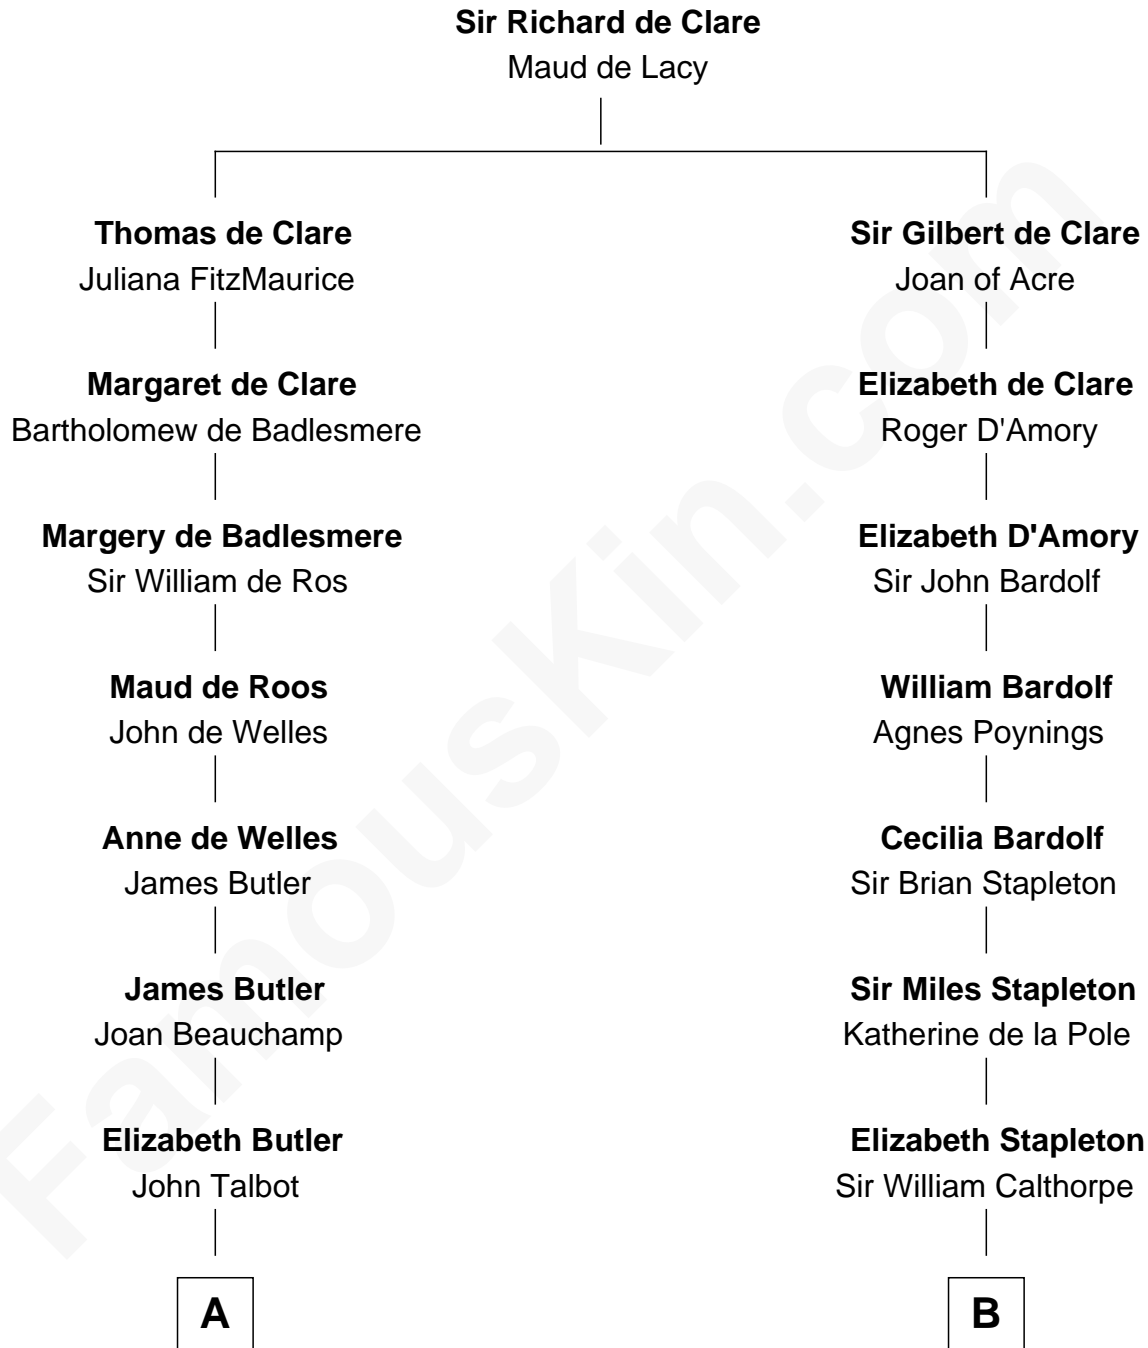

FamousKin.com
Relationship Chart of
Melvyn Douglas
Movie Actor

17th cousin 4 times removed of
Charles Carnan Ridgely
15th Governor of Maryland

C

Richard Douglas

Lucy Way

Erskine Douglas

Sophia Garrett

Emma Jane Douglas

Col. George Taliaferro Shackelford

Lena Priscilla Shackelford

Edouard Gregory Hesselberg

Melvyn Douglas

Movie Actor

FamousKin.com