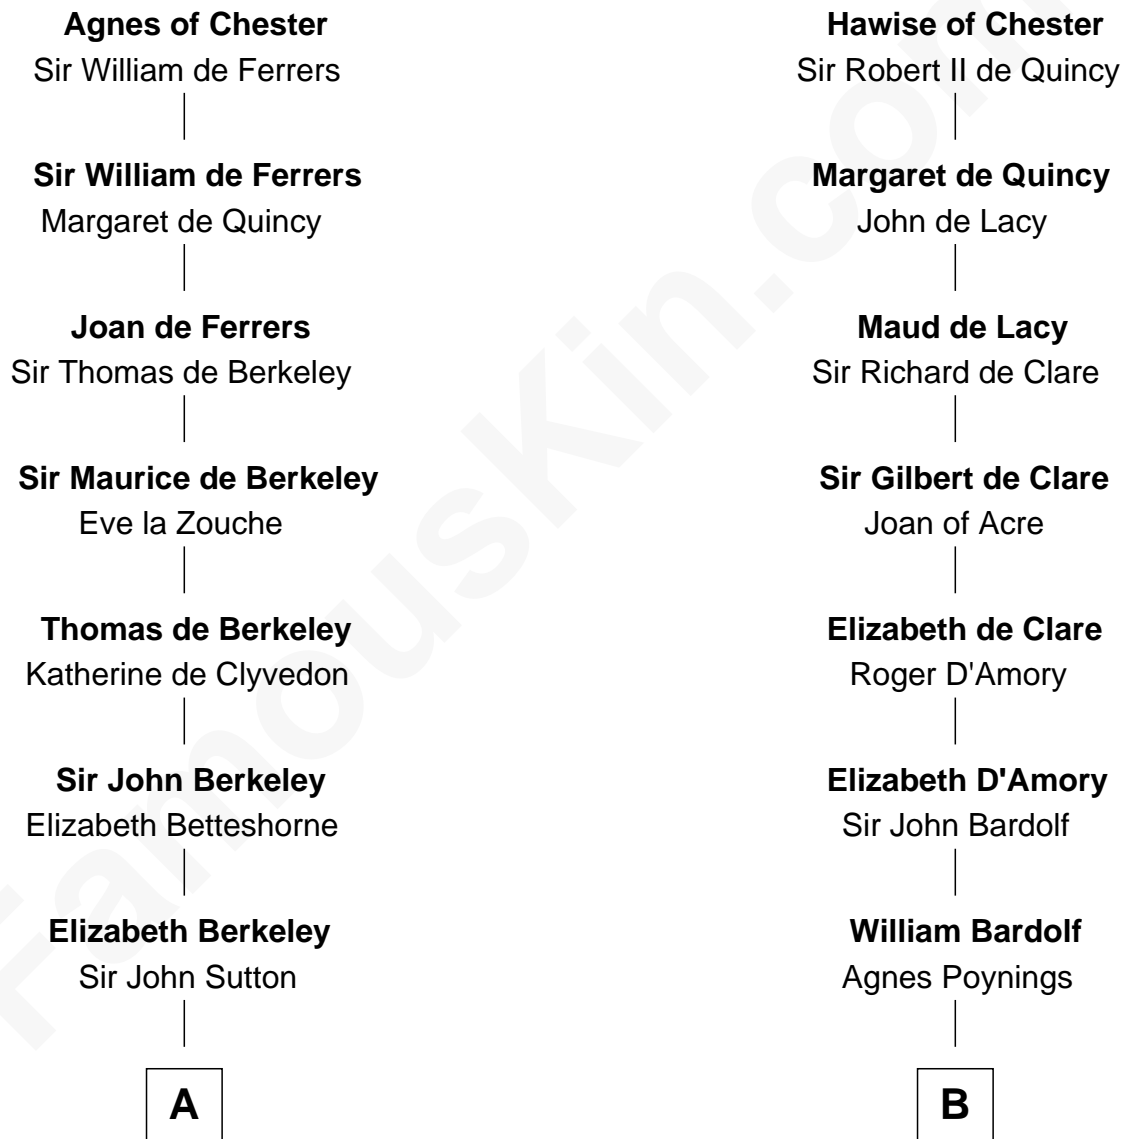

# FamousKin.com Relationship Chart of

**Melvyn Douglas**

*Movie Actor*

20th cousin of

**Charles Carnan Ridgely**

*15th Governor of Maryland*

**Hugh de Kevelioc**  
Bertrade de Montfort

**C**

**Erskine Douglas**

Sophia Garrett

**Emma Jane Douglas**

Col. George Taliaferro Shackelford

**Lena Priscilla Shackelford**

Edouard Gregory Hesselberg

**Melvyn Douglas**

*Movie Actor*

*15th Governor of Maryland*

FamousKin.com