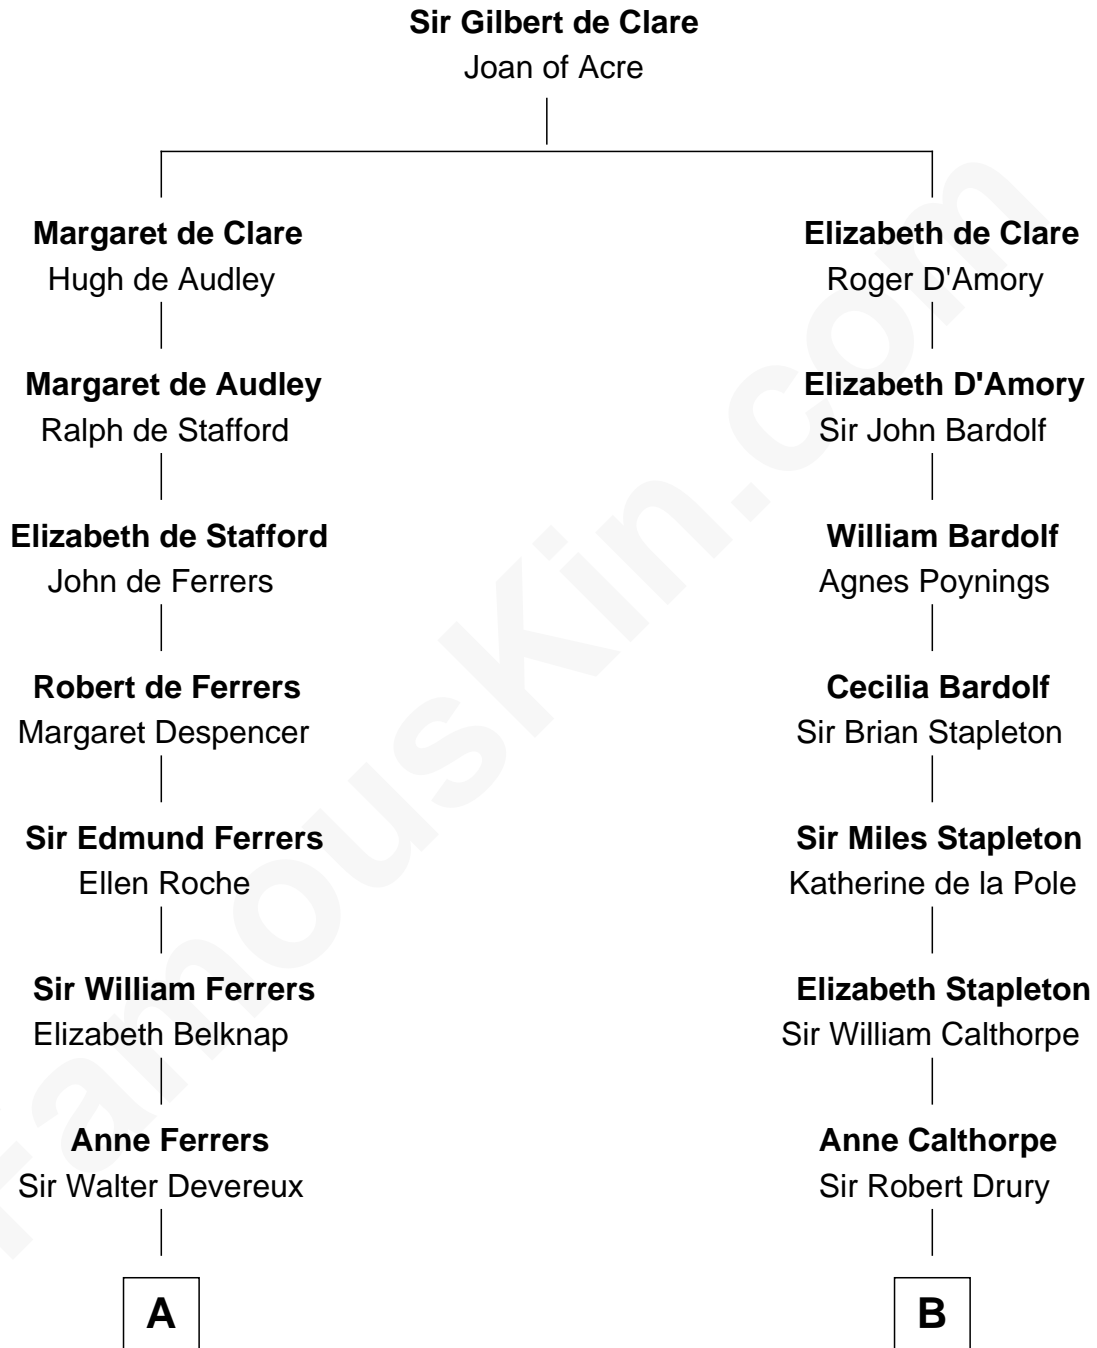

**FamousKin.com**  
**Relationship Chart of**  
**Melvyn Douglas**  
*Movie Actor*

16th cousin 5 times removed of  
**Charles Carnan Ridgely**  
*15th Governor of Maryland*

FamousKin.com