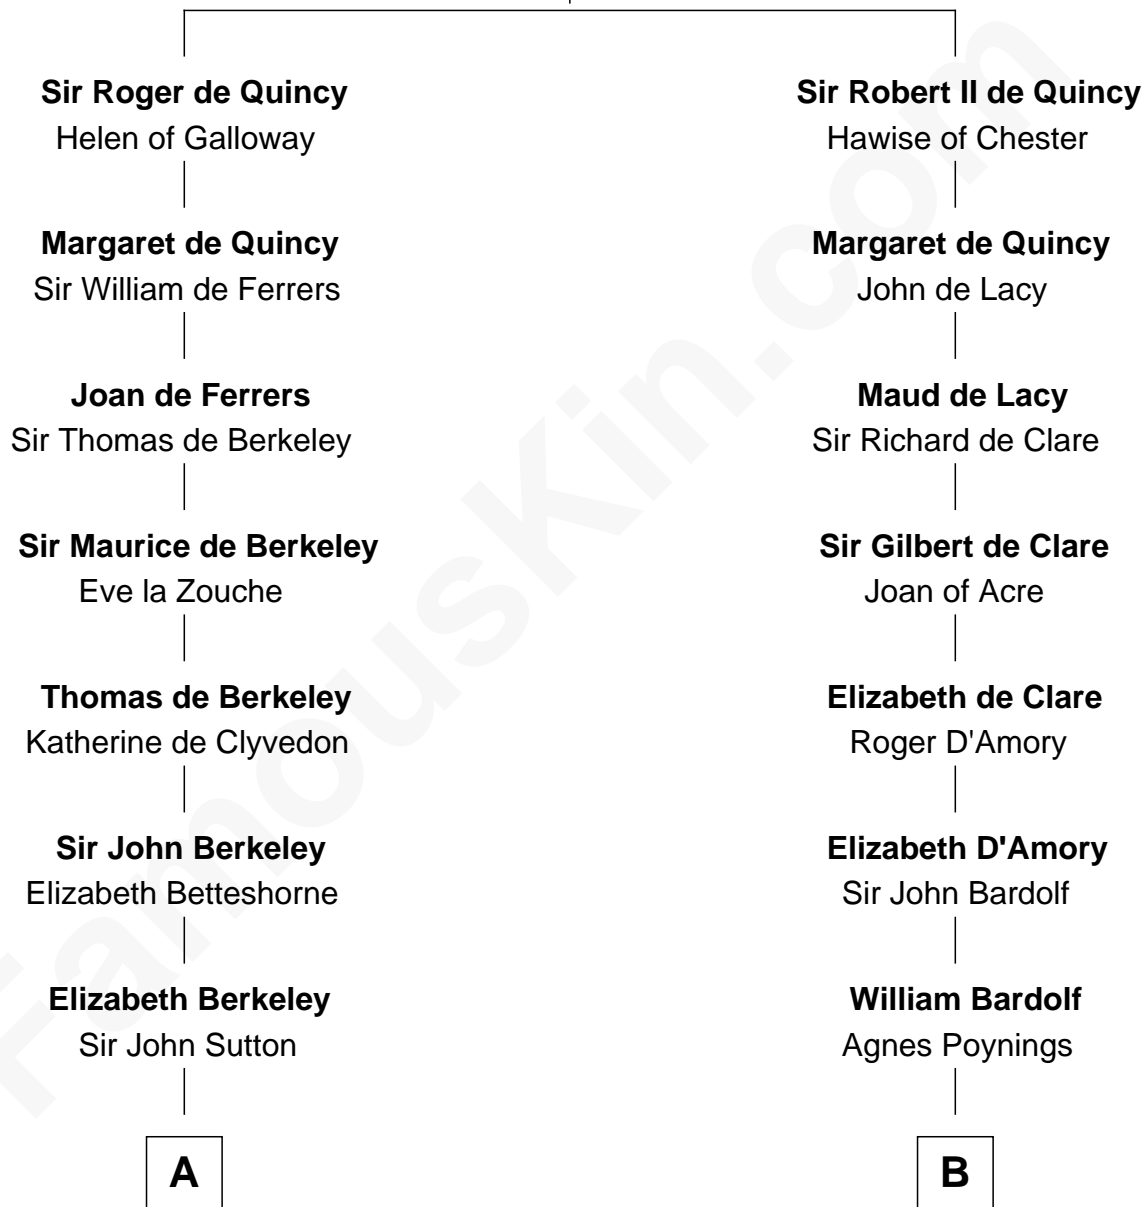

# FamousKin.com Relationship Chart of

**Melvyn Douglas**

*Movie Actor*

20th cousin of

**Charles Carnan Ridgely**

*15th Governor of Maryland*

**Saher de Quincy**  
Margaret de Beaumont

**C**

**Erskine Douglas**

Sophia Garrett

**Emma Jane Douglas**

Col. George Taliaferro Shackelford

**Lena Priscilla Shackelford**

Edouard Gregory Hesselberg

**Melvyn Douglas**

*Movie Actor*

*15th Governor of Maryland*

FamousKin.com