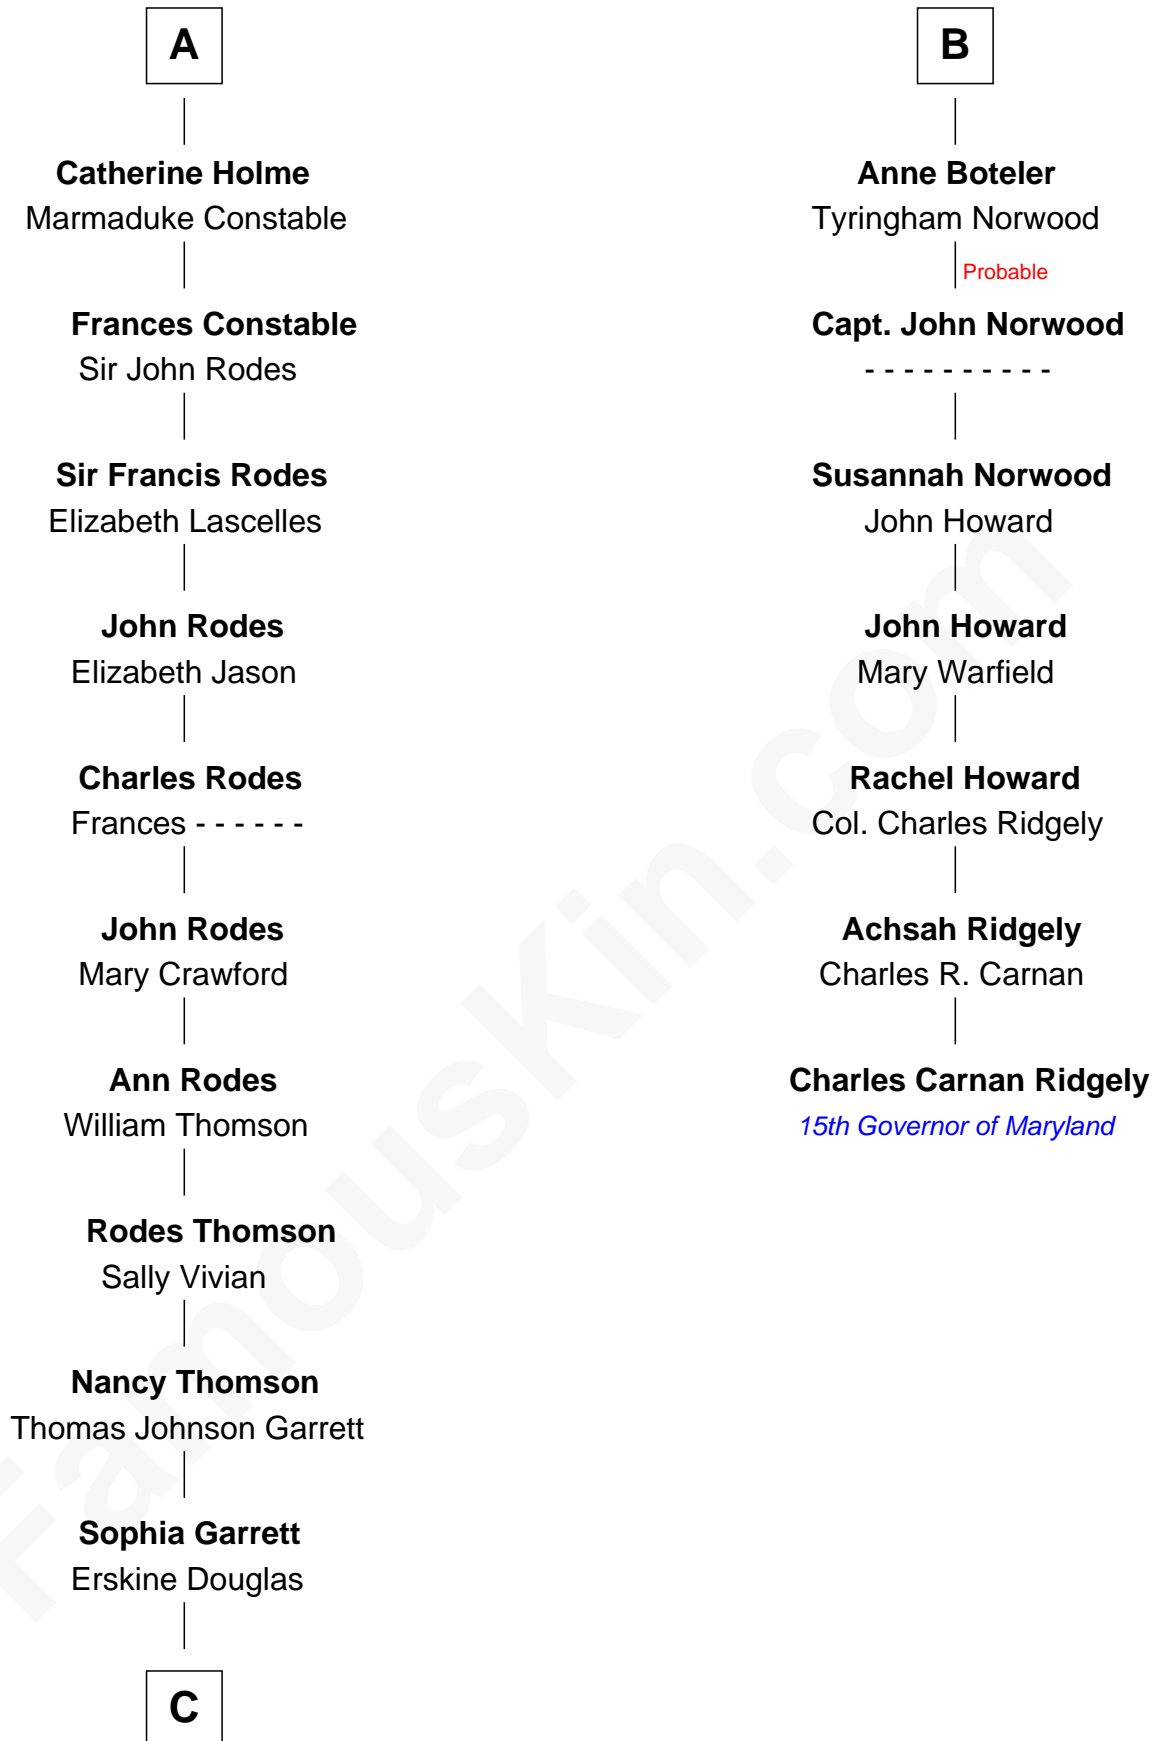

**FamousKin.com**  
**Relationship Chart of**  
**Melvyn Douglas**  
*Movie Actor*

13th cousin 6 times removed of  
**Charles Carnan Ridgely**  
*15th Governor of Maryland*

**Sir Michael de la Pole**  
 Katherine Wingfield

**Elizabeth Stapleton**  
 Sir William Calthorpe

**Elizabeth Hastings**  
 Sir Robert Hildyard

**Anne Calthorpe**  
 Sir Robert Drury

**Sir Piers Hildyard**  
 Joan de la See

**Elizabeth Drury**  
 Sir Philip Boteler

**Katherine Hildyard**  
 William Holme

**Sir John Boteler**  
 Grizel Roche

**John Holme**  
 Anne Aislaby

**Sir Henry Boteler**  
 Alice Pulter

**A**

**B**

**C**

—  
**Emma Jane Douglas**  
Col. George Taliaferro Shackelford

—  
**Lena Priscilla Shackelford**  
Edouard Gregory Hesselberg

—  
**Melvyn Douglas**  
*Movie Actor*

FamousKin.com