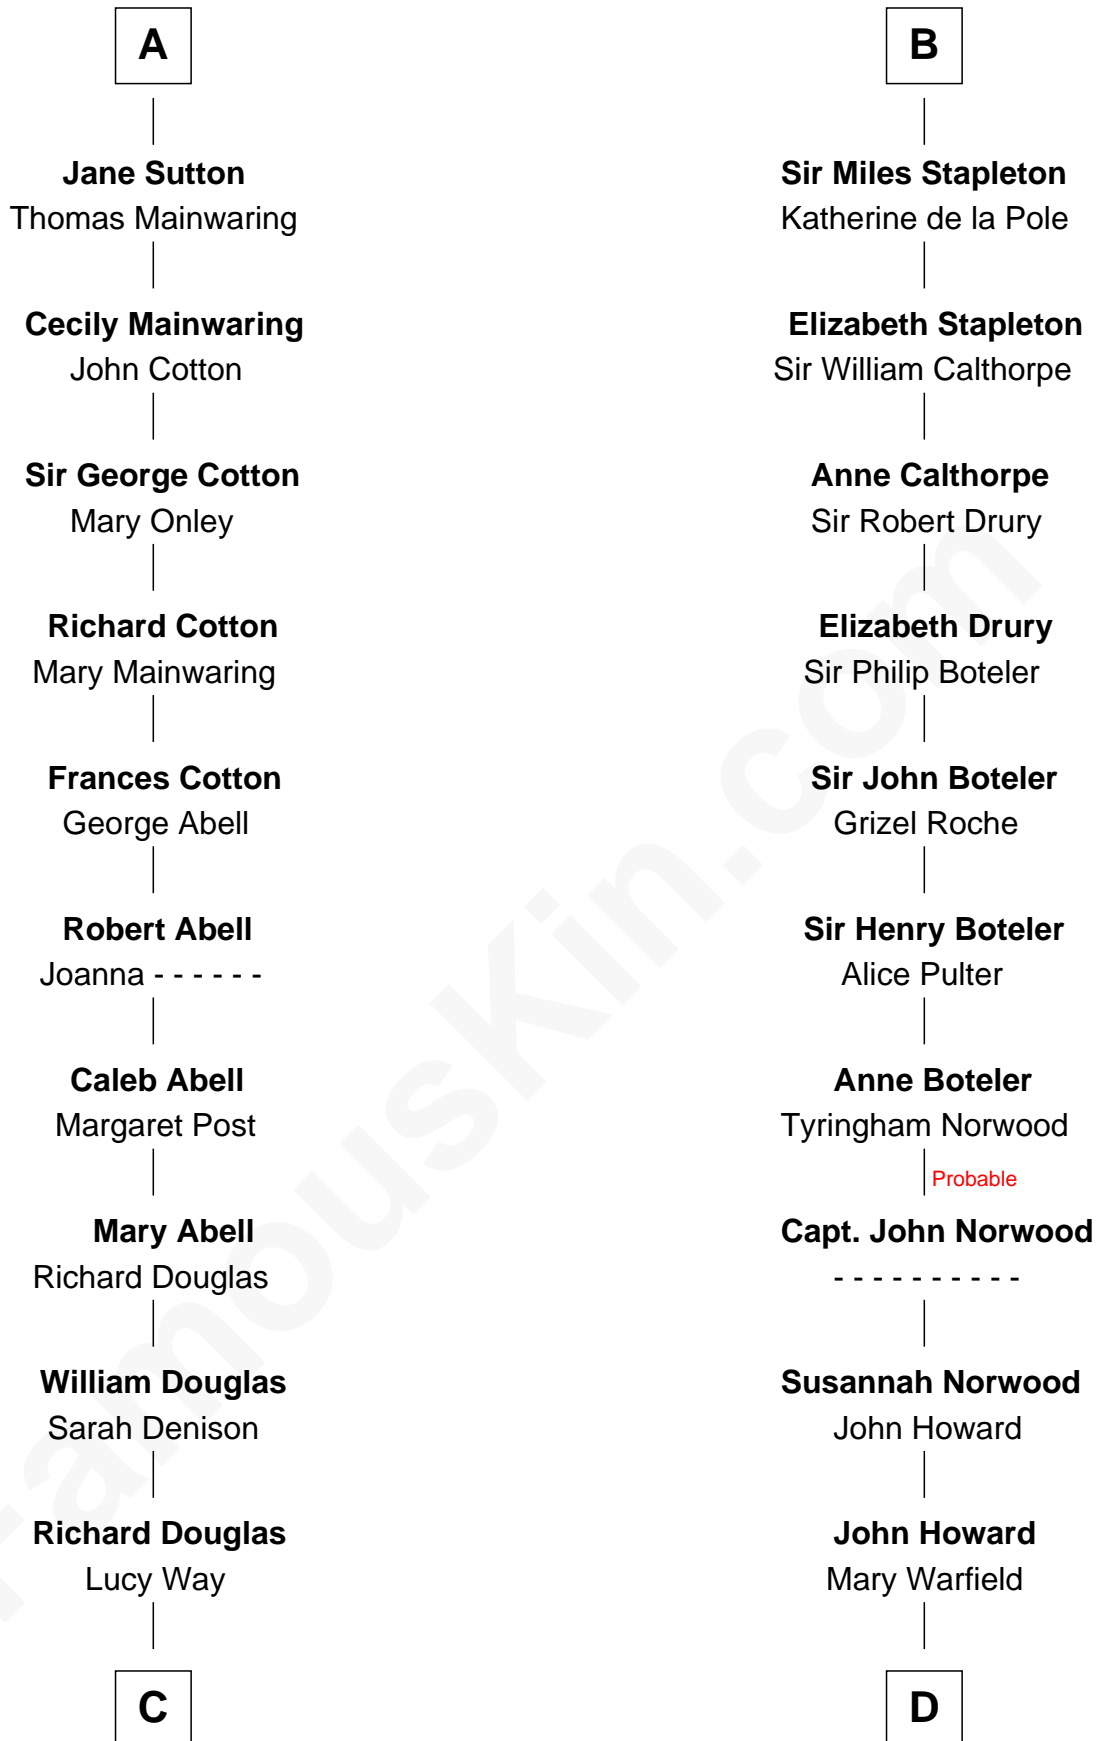

FamousKin.com
Relationship Chart of
Melvyn Douglas
Movie Actor

19th cousin 1 time removed of
Charles Carnan Ridgely
15th Governor of Maryland

C

Erskine Douglas

Sophia Garrett

Emma Jane Douglas

Col. George Taliaferro Shackelford

Lena Priscilla Shackelford

Edouard Gregory Hesselberg

Melvyn Douglas

Movie Actor

D

Rachel Howard

Col. Charles Ridgely

Achsah Ridgely

Charles R. Carnan

Charles Carnan Ridgely

15th Governor of Maryland

FamousKin.com