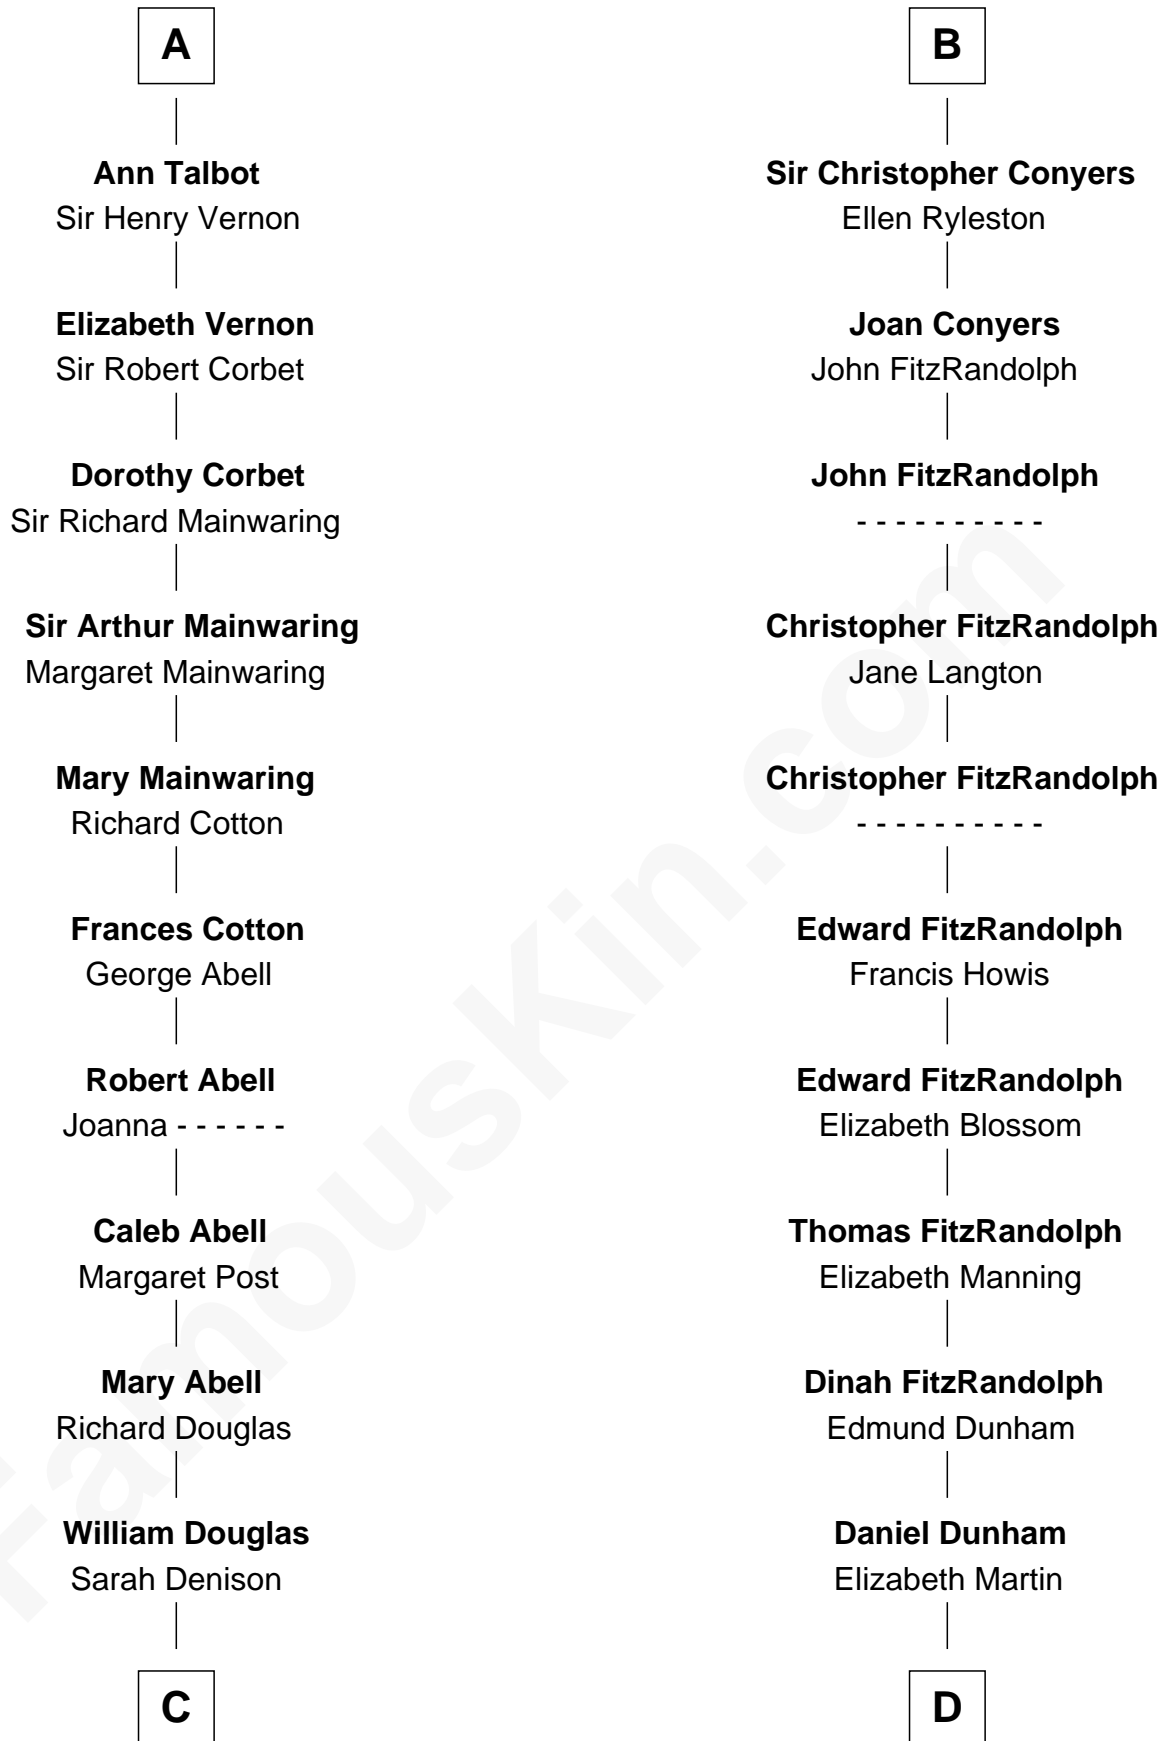

FamousKin.com

Relationship Chart of

Melvyn Douglas

Movie Actor

21st cousin of

Georgia O'Keeffe

American Artist

Sir William de Ros

Lucy FitzPiers

C

Richard Douglas

Lucy Way

Erskine Douglas

Sophia Garrett

Emma Jane Douglas

Col. George Taliaferro Shackelford