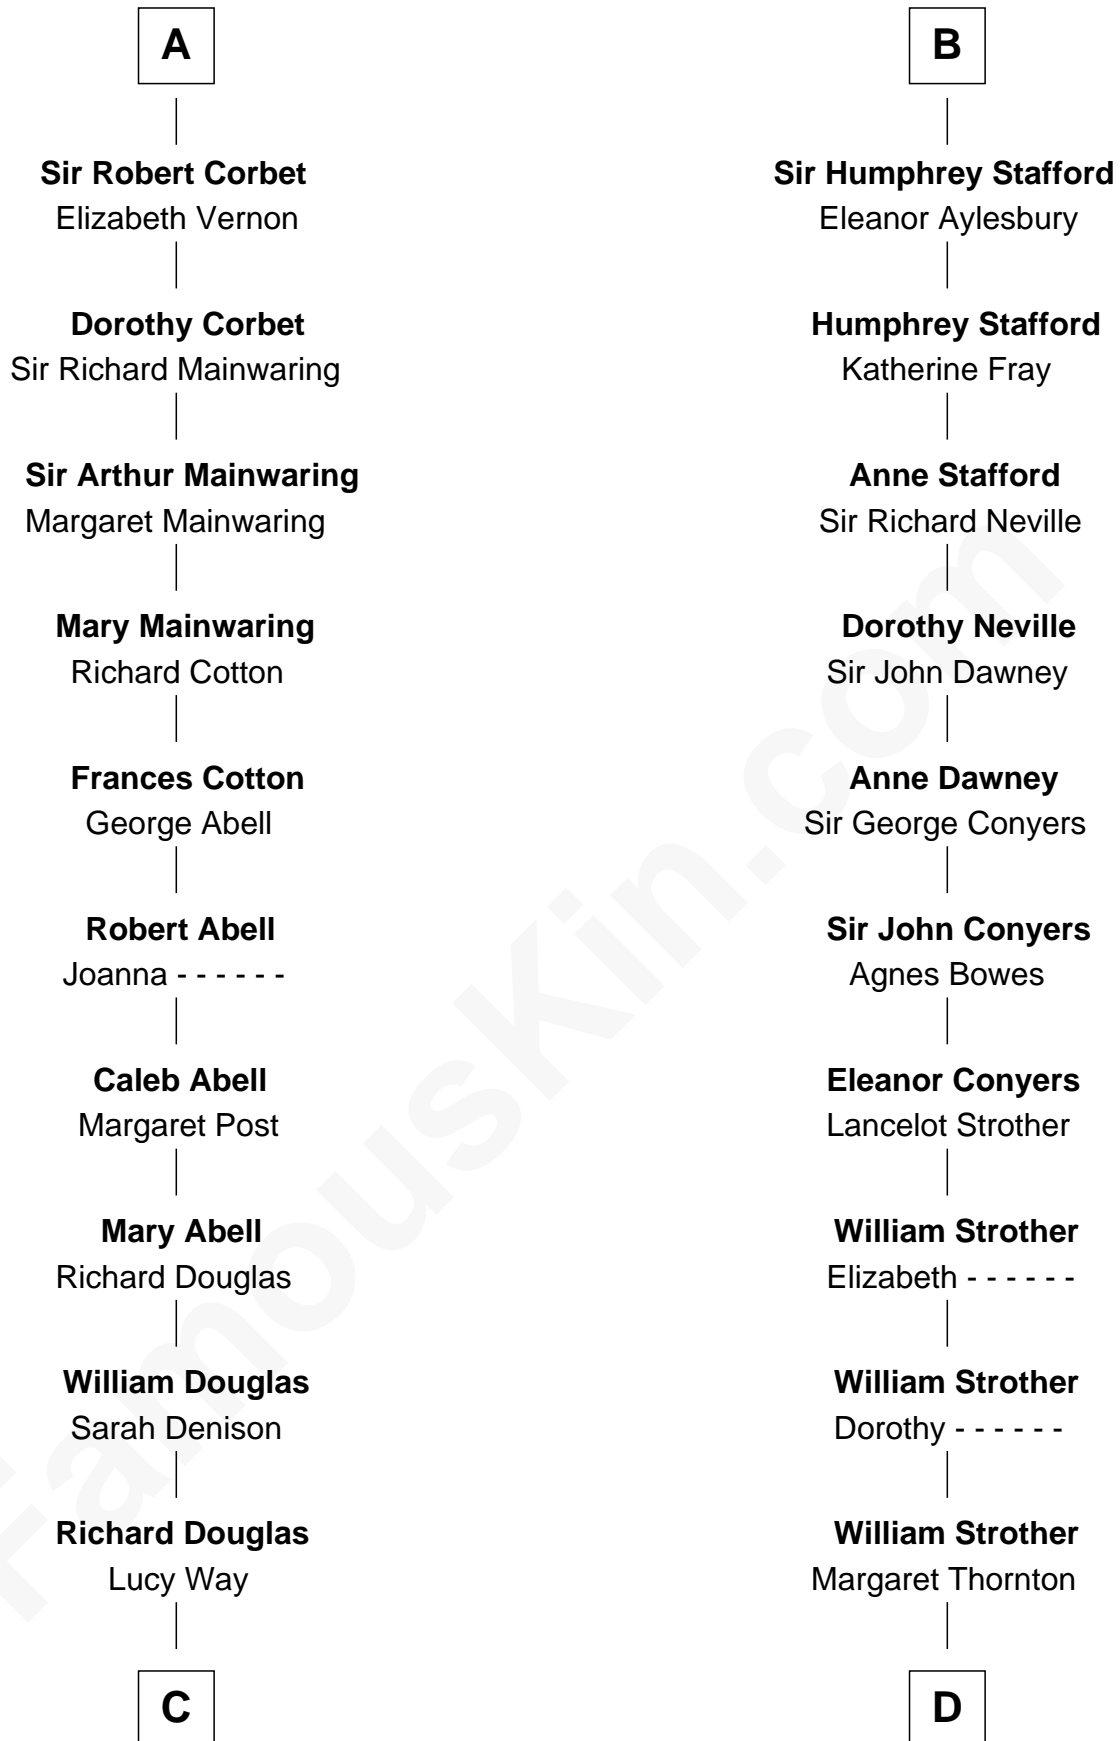

FamousKin.com Relationship Chart of

Melvyn Douglas

Movie Actor

20th cousin of

Zachary Taylor

12th U.S. President

Nichole d'Aubenev
Sir Roger de Somery

Maud de Somery
Sir Henry de Erdington

A

Margaret de Somery
Ralph Basset

Ralph Basset
Hawise - - - - -

Margaret Basset
Edmund de Stafford

Ralph de Stafford
Katherine de Hastang

Margaret Stafford
Sir John Stafford

Ralph Stafford
Maud de Hastang

Sir Humphrey Stafford
Elizabeth Burdet

B

C

Erskine Douglas

Sophia Garrett

Emma Jane Douglas

Col. George Taliaferro Shackelford

Lena Priscilla Shackelford

Edouard Gregory Hesselberg