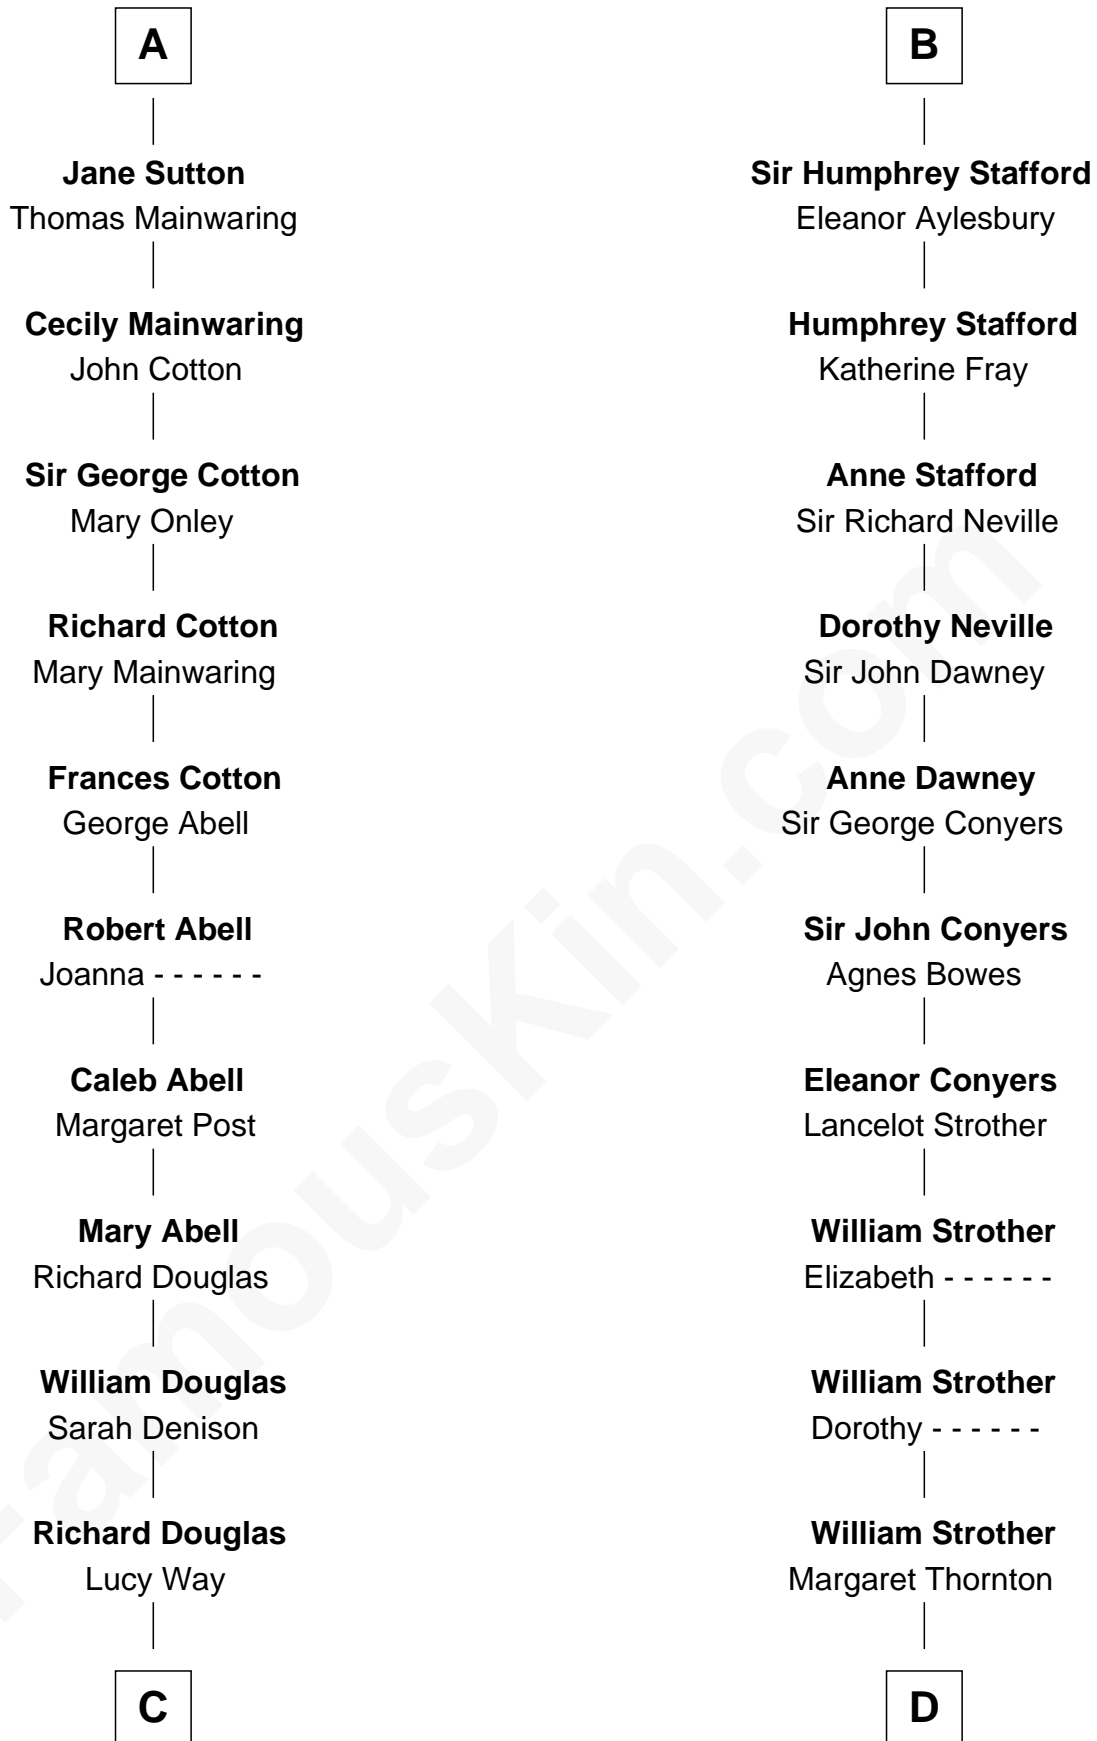

FamousKin.com Relationship Chart of

Melvyn Douglas

Movie Actor

20th cousin of

Zachary Taylor

12th U.S. President

Sir Roger de Somery

C

Erskine Douglas

Sophia Garrett

Emma Jane Douglas

Col. George Taliaferro Shackelford

Lena Priscilla Shackelford

Edouard Gregory Hesselberg

Melvyn Douglas

Movie Actor

D

Francis Strother

Susannah Dabney

William Strother

Sarah Bayly

Sarah Dabney Strother

Col. Richard Taylor

Zachary Taylor

12th U.S. President

FamousKin.com