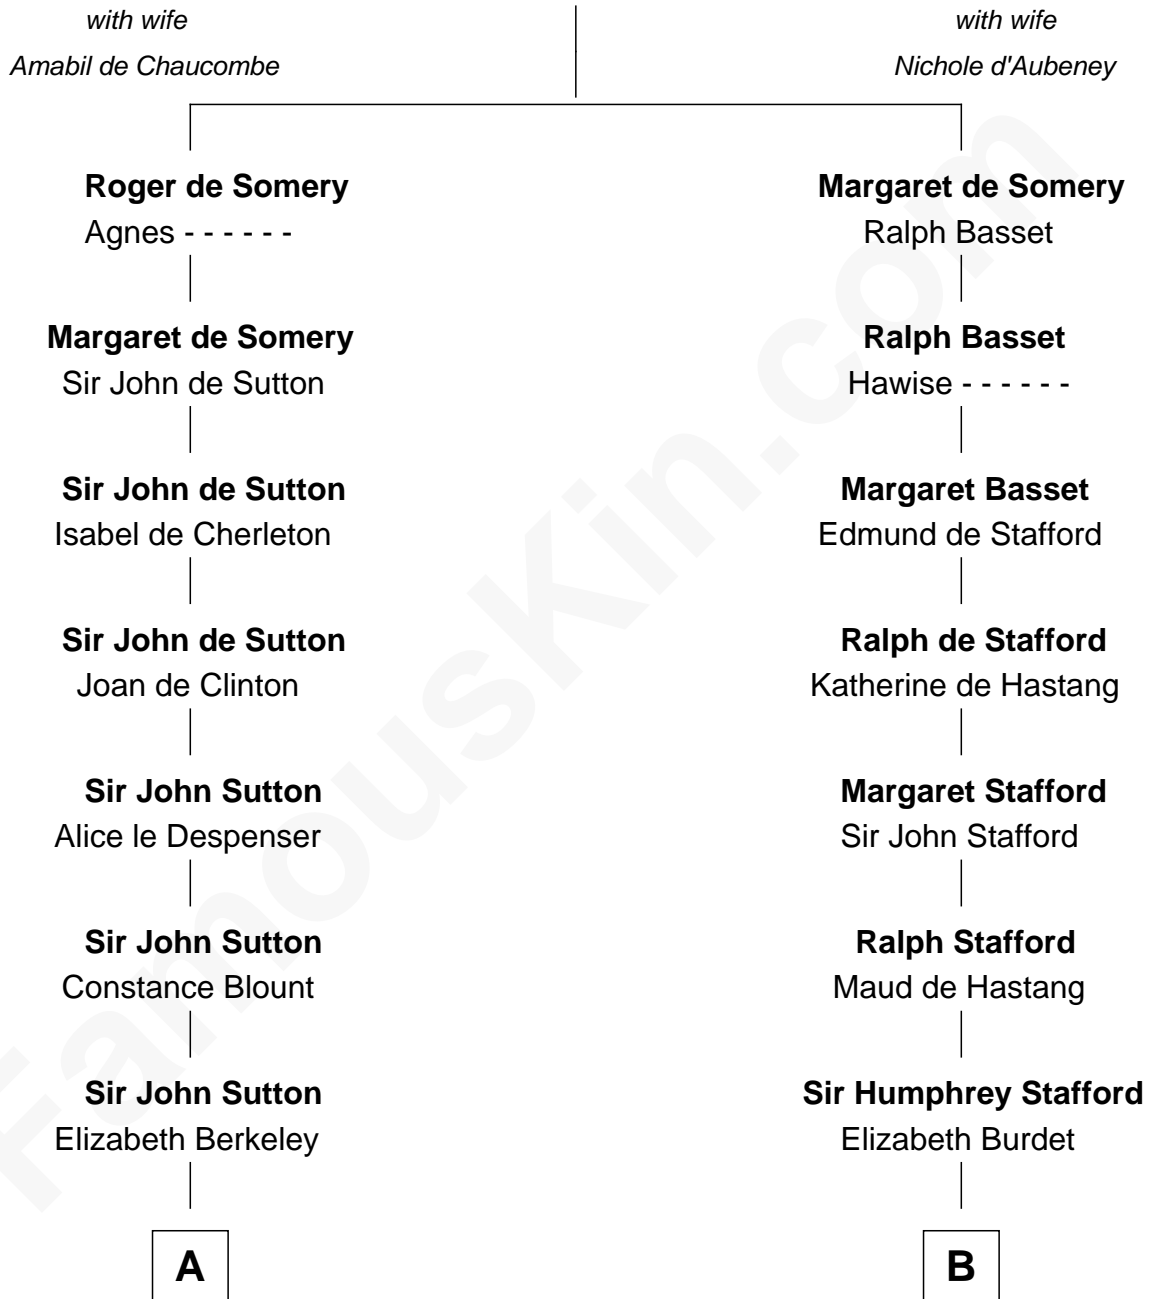

FamousKin.com Relationship Chart of

Melvyn Douglas

Movie Actor

20th cousin of

Zachary Taylor

12th U.S. President

Sir Roger de Somery

C

Erskine Douglas

Sophia Garrett

Emma Jane Douglas

Col. George Taliaferro Shackelford

Lena Priscilla Shackelford

Edouard Gregory Hesselberg

Melvyn Douglas

Movie Actor

D

Francis Strother

Susannah Dabney

William Strother

Sarah Bayly

Sarah Dabney Strother

Col. Richard Taylor

Zachary Taylor

12th U.S. President

FamousKin.com