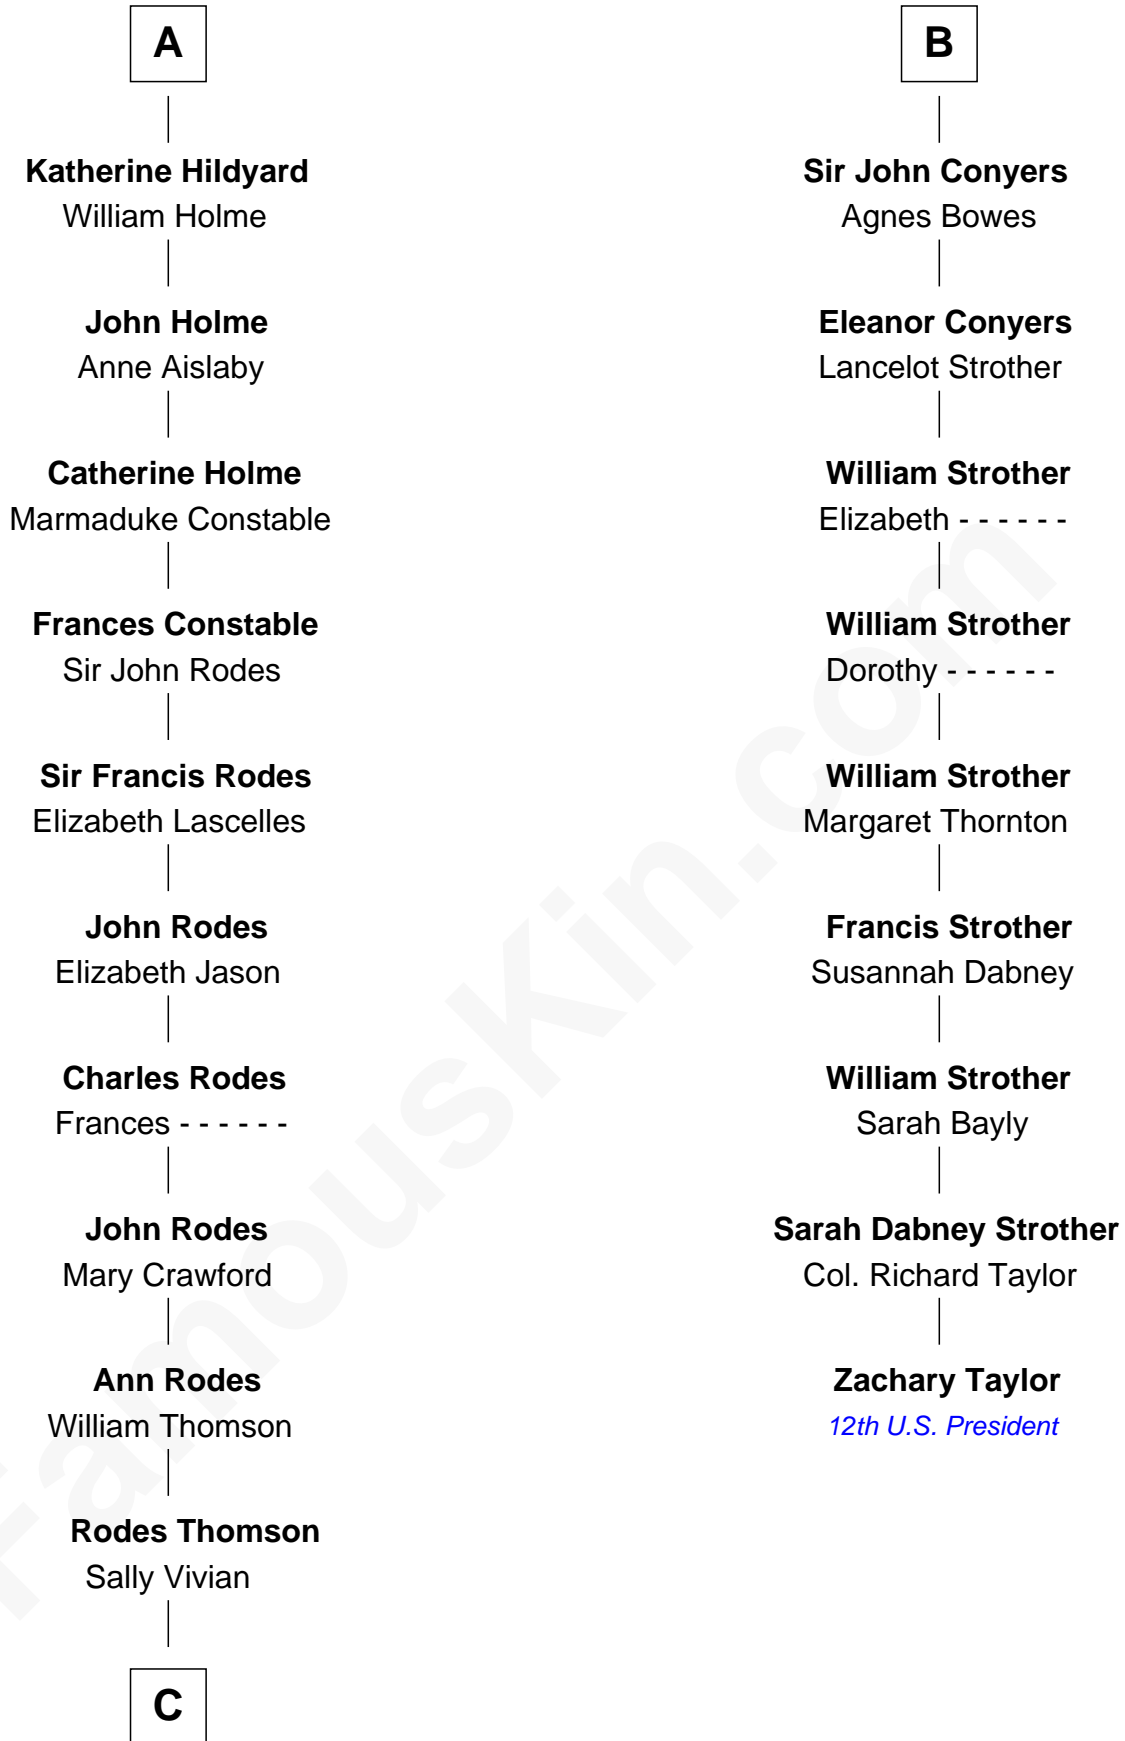

FamousKin.com
Relationship Chart of
Melvyn Douglas
Movie Actor

15th cousin 6 times removed of
Zachary Taylor
12th U.S. President

Edward III, King of England
 Philippa of Hainault

C

Nancy Thomson
Thomas Johnson Garrett

Sophia Garrett
Erskine Douglas

Emma Jane Douglas
Col. George Taliaferro Shackelford

Lena Priscilla Shackelford
Edouard Gregory Hesselberg

Melvyn Douglas
Movie Actor

FamousKin.com