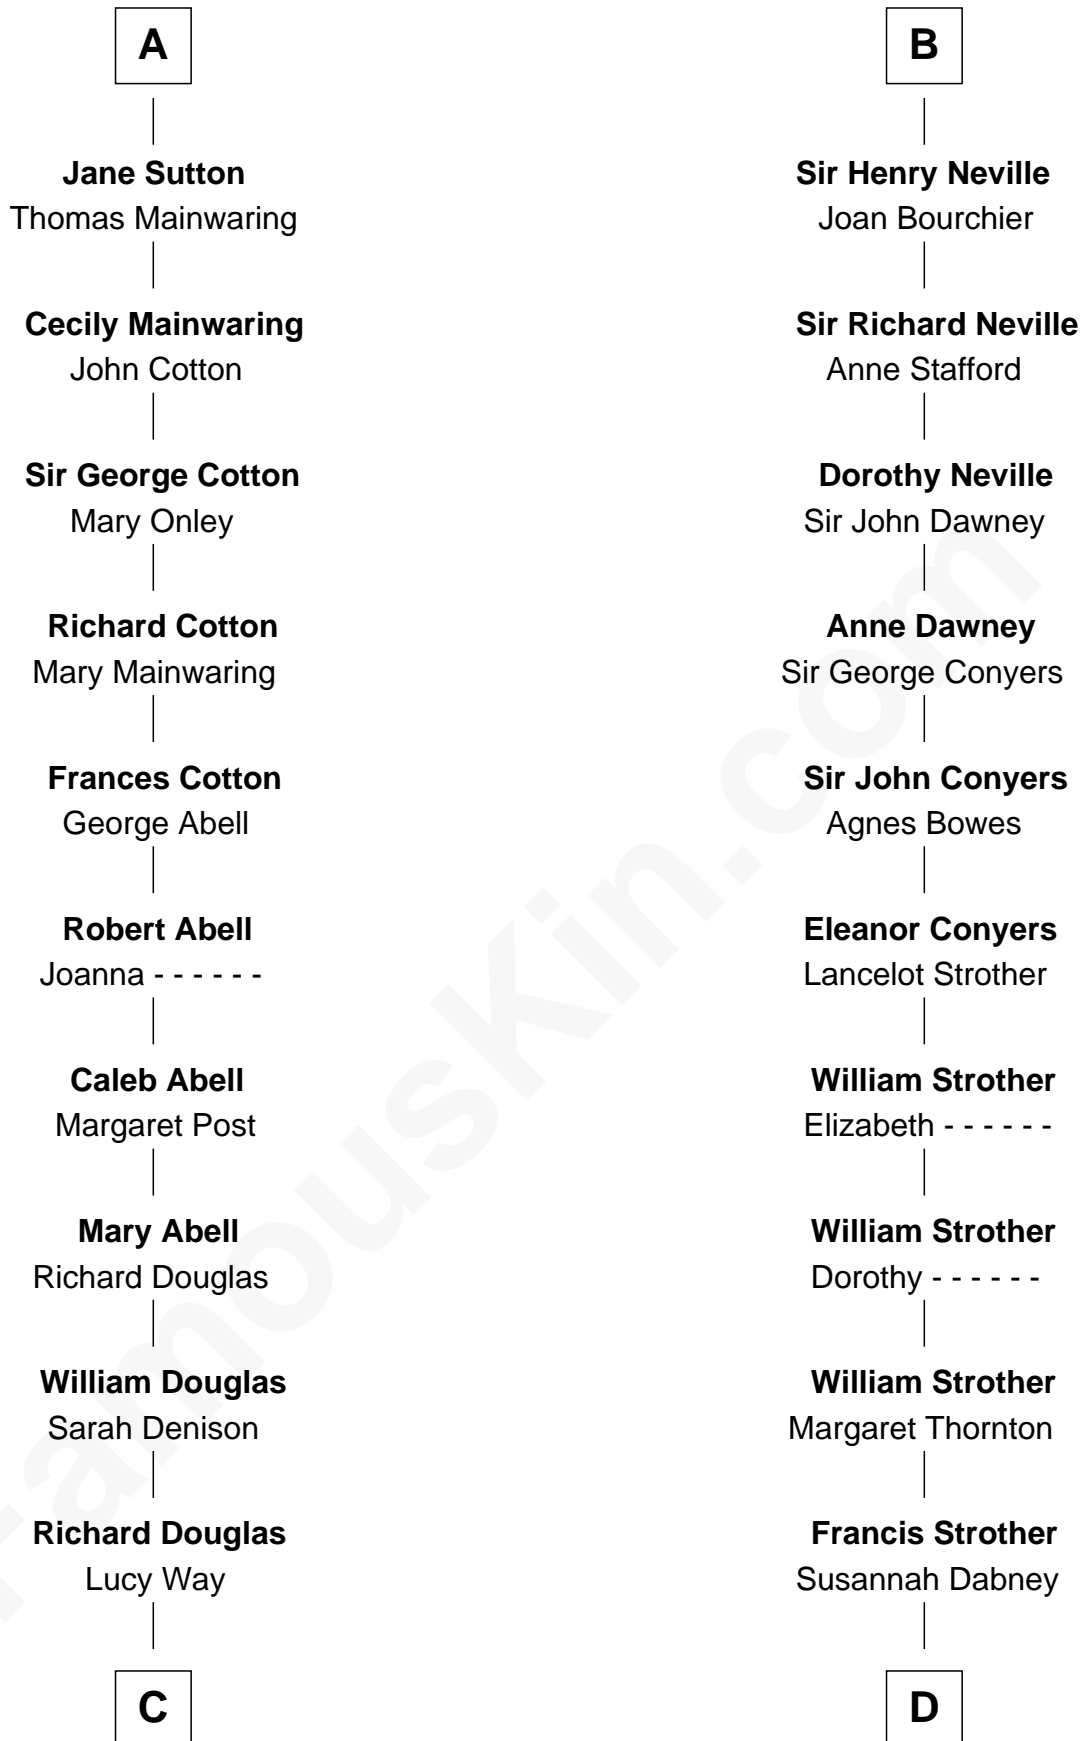

**FamousKin.com**  
**Relationship Chart of**  
**Melvyn Douglas**  
*Movie Actor*

19th cousin 1 time removed of

**Zachary Taylor**  
*12th U.S. President*

**C**

**Erskine Douglas**

Sophia Garrett

**Emma Jane Douglas**

Col. George Taliaferro Shackelford

**Lena Priscilla Shackelford**

Edouard Gregory Hesselberg

**Melvyn Douglas**

*Movie Actor*

**D**

**William Strother**

Sarah Bayly

**Sarah Dabney Strother**

Col. Richard Taylor

**Zachary Taylor**

*12th U.S. President*

FamousKin.com