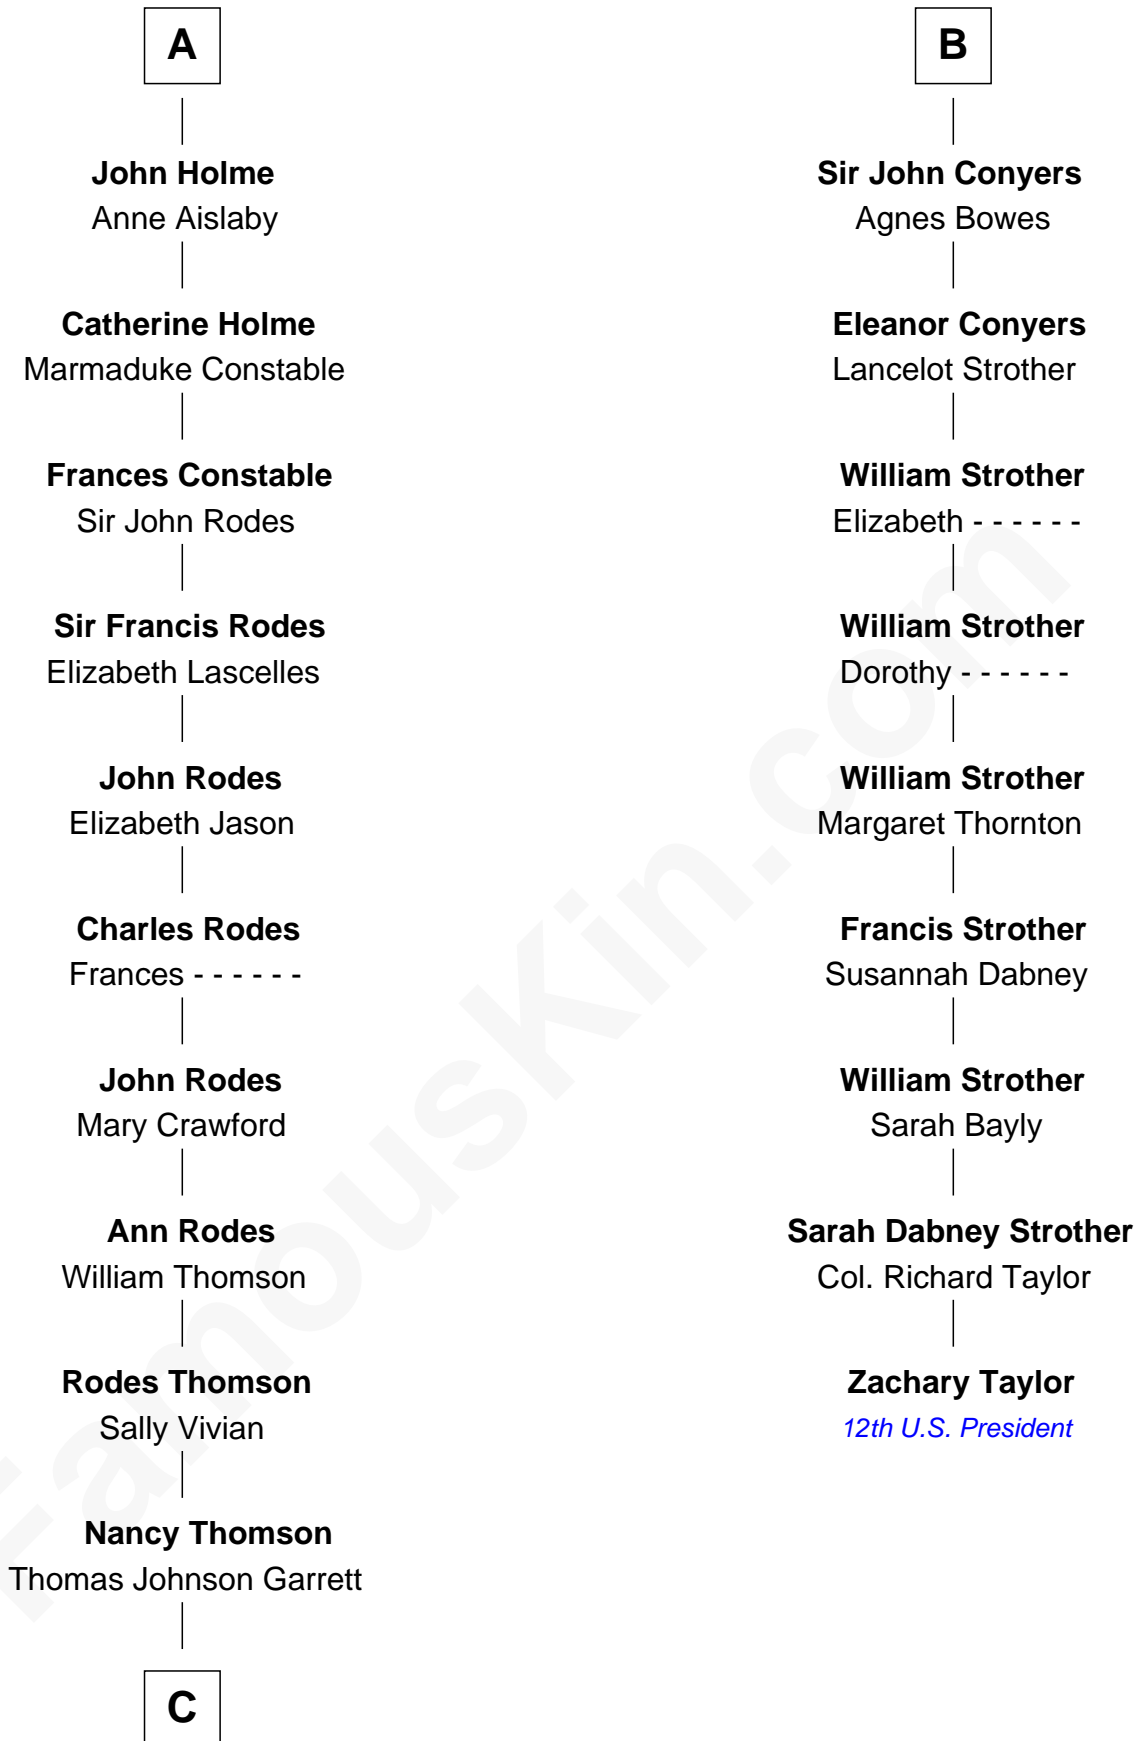

FamousKin.com
Relationship Chart of
Melvyn Douglas
Movie Actor

15th cousin 5 times removed of
Zachary Taylor
12th U.S. President

Sir Ralph de Neville
 Alice de Audley

Margaret de Neville
 Sir Henry Percy

Sir Henry Percy
 Elizabeth Mortimer

Elizabeth Percy
 Sir John Clifford

Mary Clifford
 Sir Philip Wentworth

Elizabeth Wentworth
 Sir Martin de la See

Joan de la See
 Sir Piers Hildyard

Katherine Hildyard
 William Holme

A

Sir John de Neville
 Maude de Percy

Sir Ralph Neville
 Joan Beaufort

George Neville
 Elizabeth Beauchamp

Sir Henry Neville
 Joan Bouchier

Sir Richard Neville
 Anne Stafford

Dorothy Neville
 Sir John Dawney

Anne Dawney
 Sir George Conyers

B

C

—
Sophia Garrett
Erskine Douglas

—
Emma Jane Douglas
Col. George Taliaferro Shackelford

—
Lena Priscilla Shackelford
Edouard Gregory Hesselberg

—
Melvyn Douglas
Movie Actor