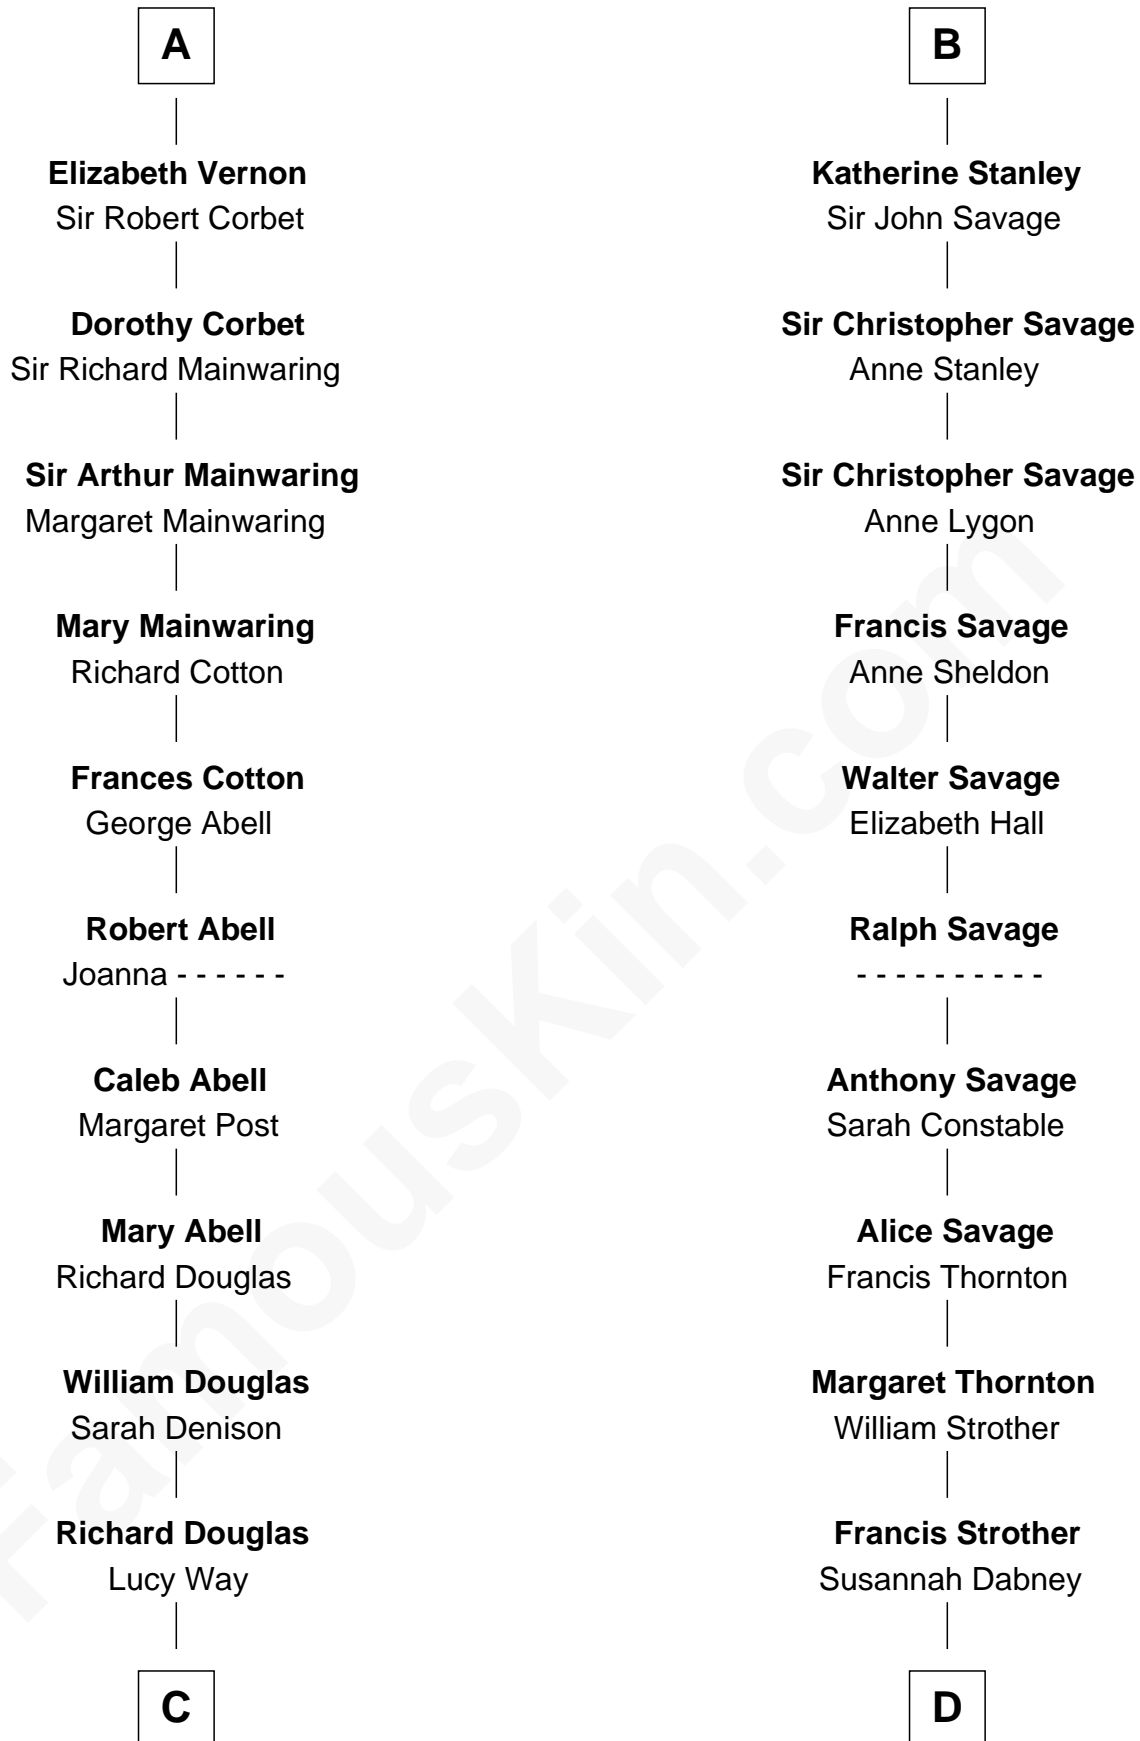

FamousKin.com
Relationship Chart of
Melvyn Douglas
Movie Actor

19th cousin 1 time removed of
Zachary Taylor
12th U.S. President

C

Erskine Douglas

Sophia Garrett

Emma Jane Douglas

Col. George Taliaferro Shackelford

Lena Priscilla Shackelford

Edouard Gregory Hesselberg

Melvyn Douglas

Movie Actor

D

William Strother

Sarah Bayly

Sarah Dabney Strother

Col. Richard Taylor

Zachary Taylor

12th U.S. President

FamousKin.com