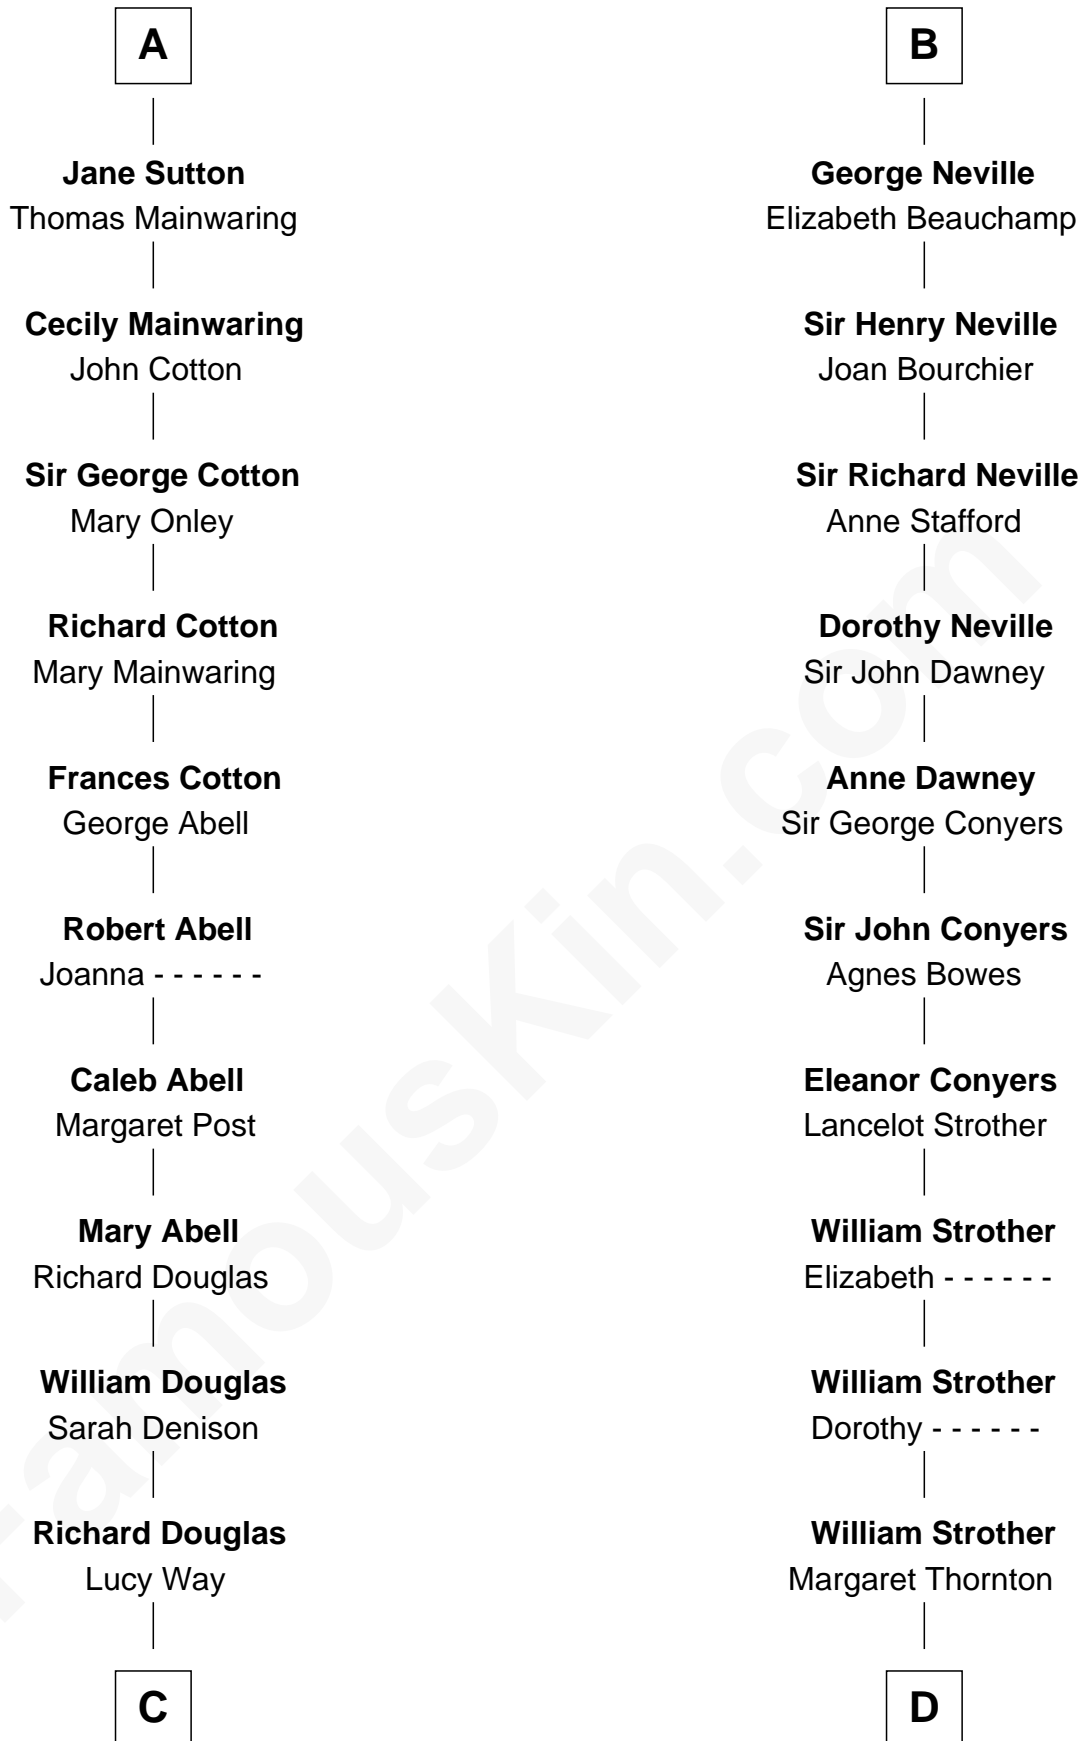

# FamousKin.com Relationship Chart of

**Melvyn Douglas**

*Movie Actor*

20th cousin of

**Zachary Taylor**

*12th U.S. President*

**C**

**Erskine Douglas**

Sophia Garrett

**Emma Jane Douglas**

Col. George Taliaferro Shackelford

**Lena Priscilla Shackelford**

Edouard Gregory Hesselberg

**Melvyn Douglas**

*Movie Actor*

**D**

**Francis Strother**

Susannah Dabney

**William Strother**

Sarah Bayly

**Sarah Dabney Strother**

Col. Richard Taylor

**Zachary Taylor**

*12th U.S. President*