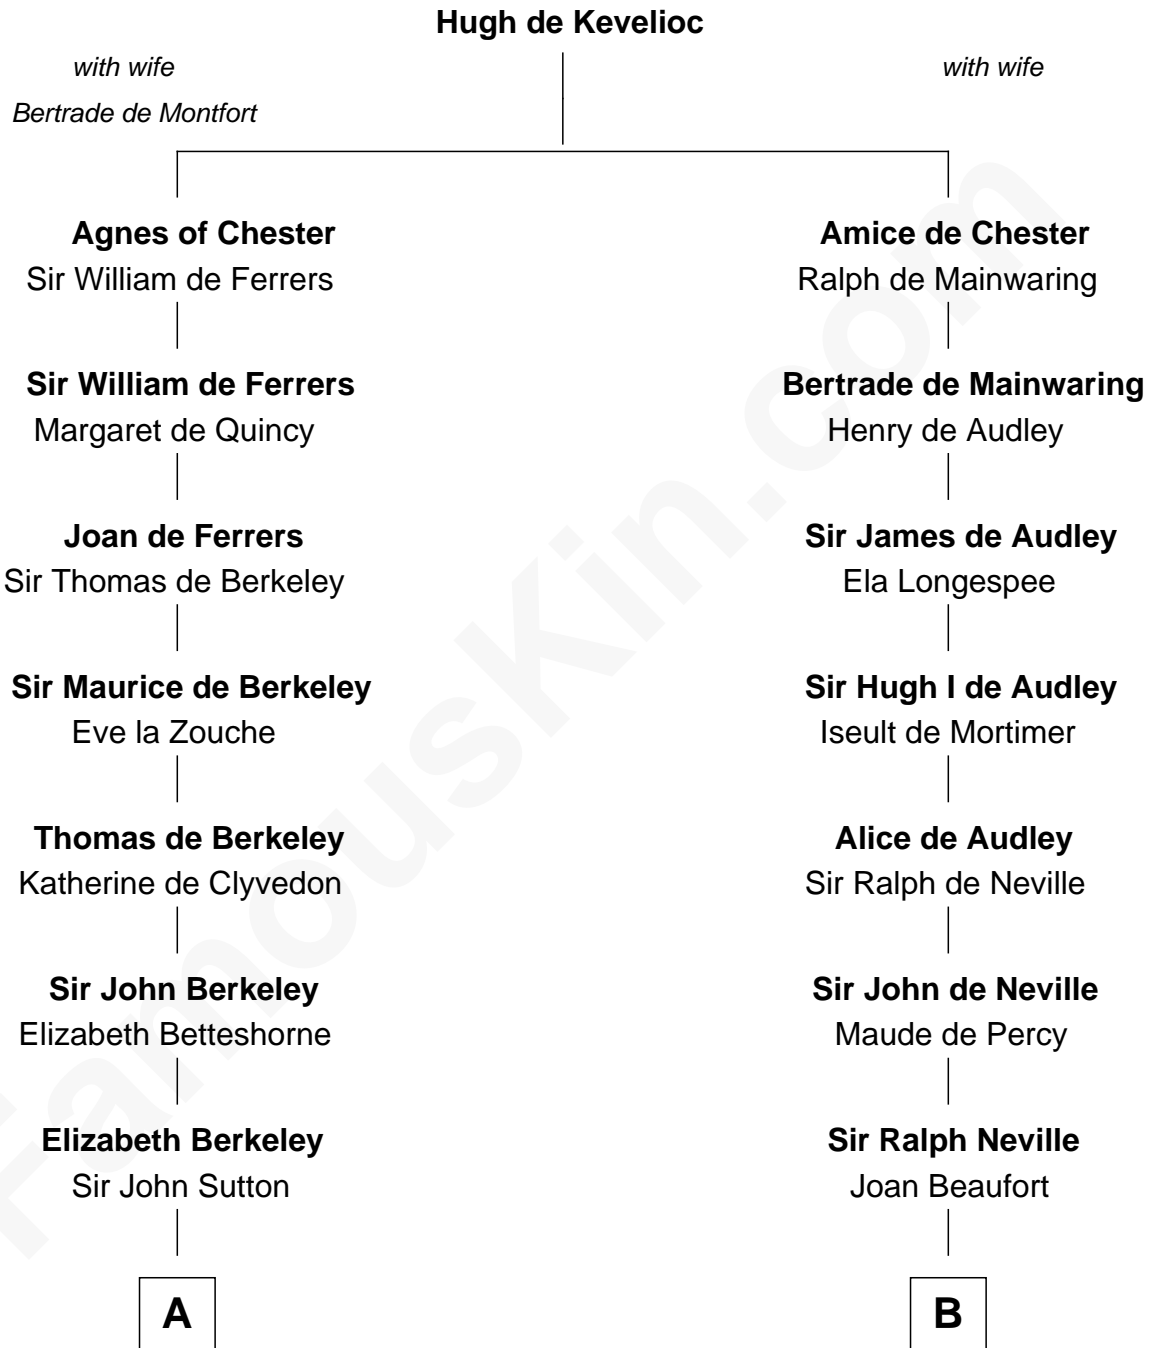

# FamousKin.com Relationship Chart of

**Melvyn Douglas**

*Movie Actor*

20th cousin of

**Zachary Taylor**

*12th U.S. President*

**C**

**Erskine Douglas**

Sophia Garrett

**Emma Jane Douglas**

Col. George Taliaferro Shackelford

**Lena Priscilla Shackelford**

Edouard Gregory Hesselberg

**Melvyn Douglas**

*Movie Actor*

**D**

**Francis Strother**

Susannah Dabney

**William Strother**

Sarah Bayly

**Sarah Dabney Strother**

Col. Richard Taylor

**Zachary Taylor**

*12th U.S. President*