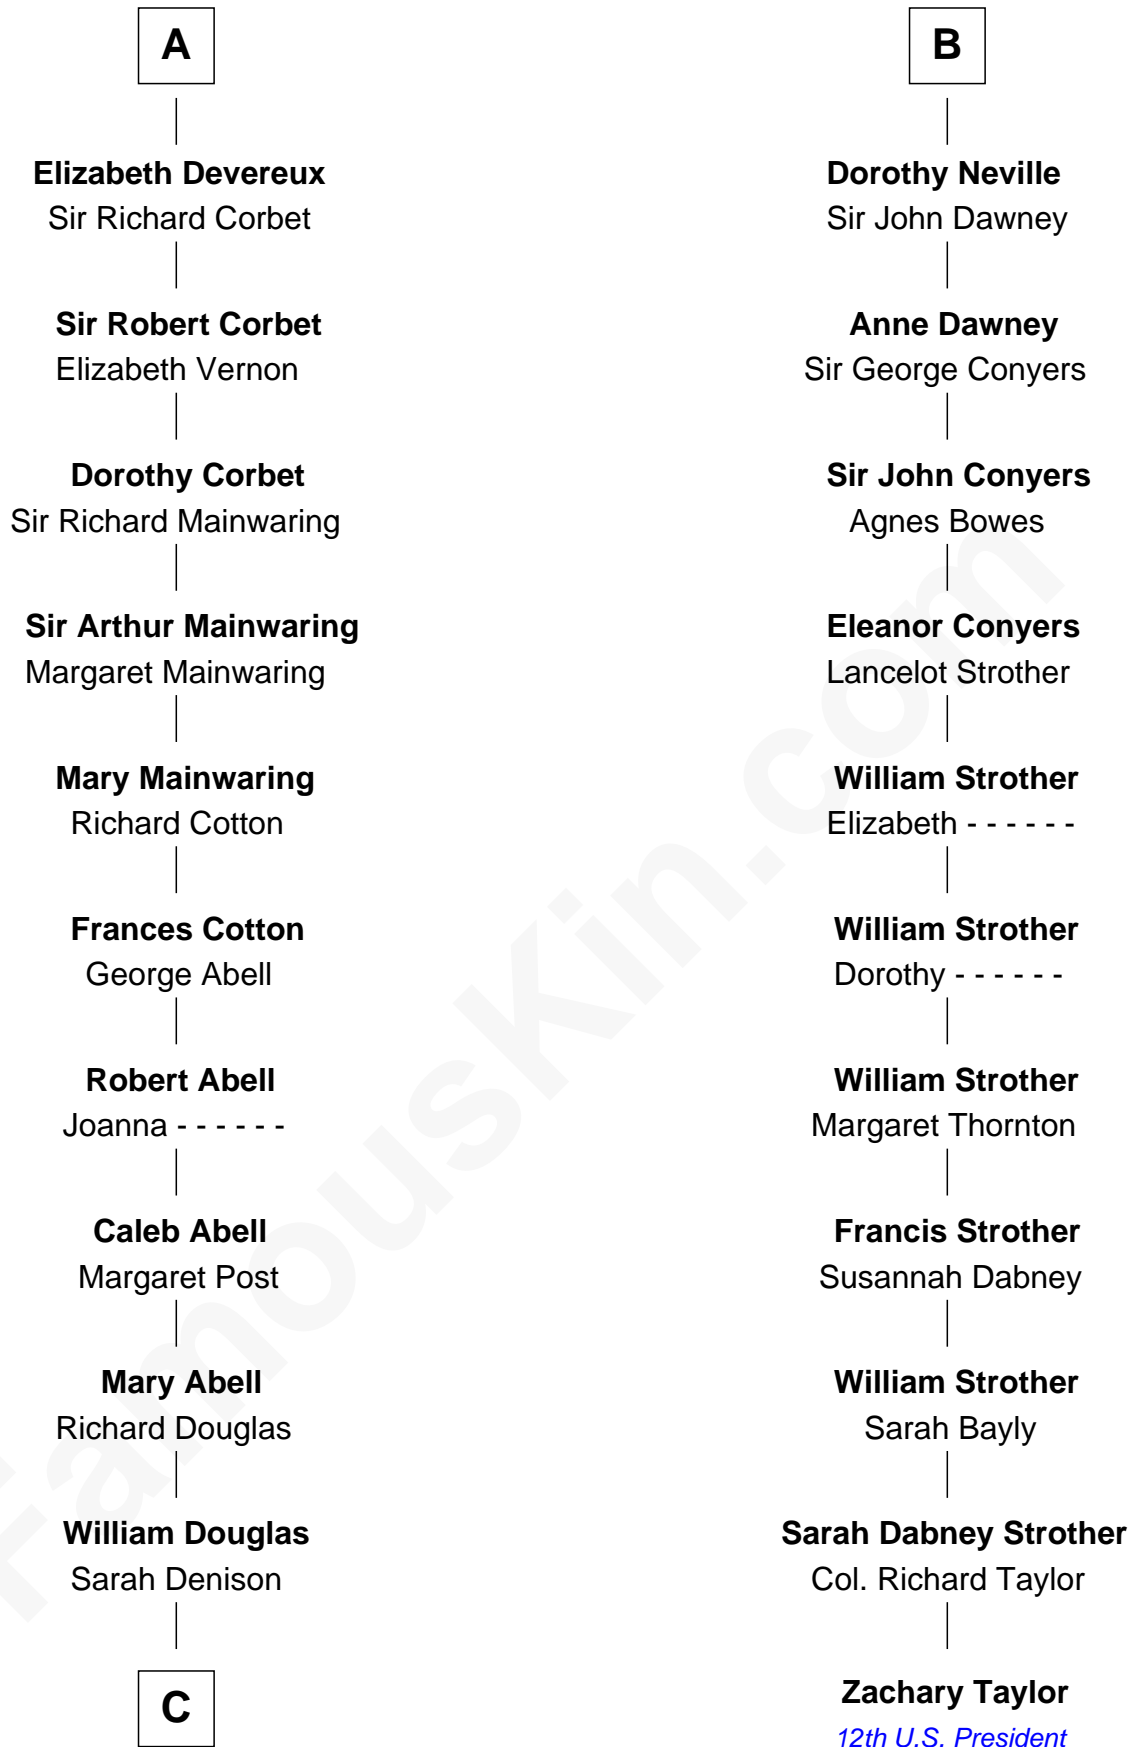

FamousKin.com
Relationship Chart of
Melvyn Douglas
Movie Actor

17th cousin 4 times removed of
Zachary Taylor
12th U.S. President

Sir Edmund Mortimer
 Margaret de Fiennes

C

Richard Douglas

Lucy Way

Erskine Douglas

Sophia Garrett

Emma Jane Douglas

Col. George Taliaferro Shackelford

Lena Priscilla Shackelford

Edouard Gregory Hesselberg

Melvyn Douglas

Movie Actor