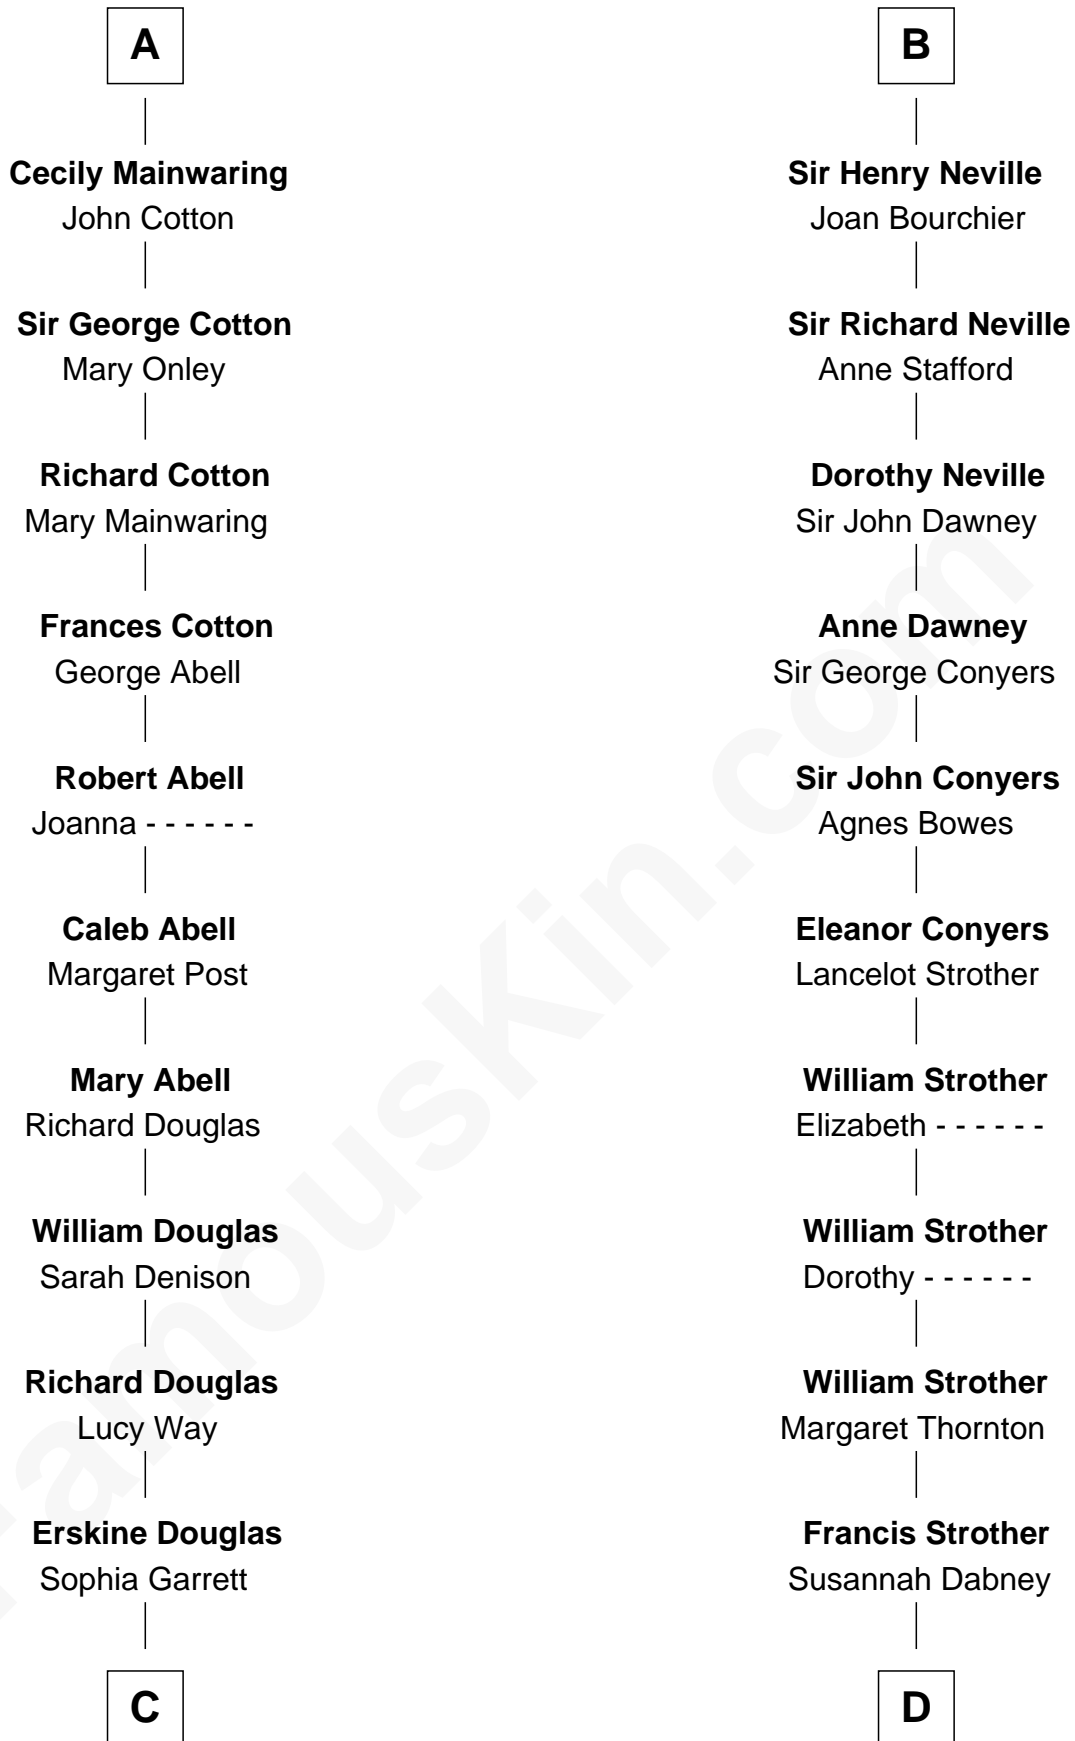

# FamousKin.com Relationship Chart of

**Melvyn Douglas**

*Movie Actor*

19th cousin of

**Zachary Taylor**

*12th U.S. President*

**Sir Roger de Quincy**

Helen of Galloway

**C**

**Emma Jane Douglas**  
Col. George Taliaferro Shackelford

**Lena Priscilla Shackelford**  
Edouard Gregory Hesselberg

**Melvyn Douglas**  
*Movie Actor*

**D**

**William Strother**  
Sarah Bayly

**Sarah Dabney Strother**  
Col. Richard Taylor

**Zachary Taylor**  
*12th U.S. President*

FamousKin.com