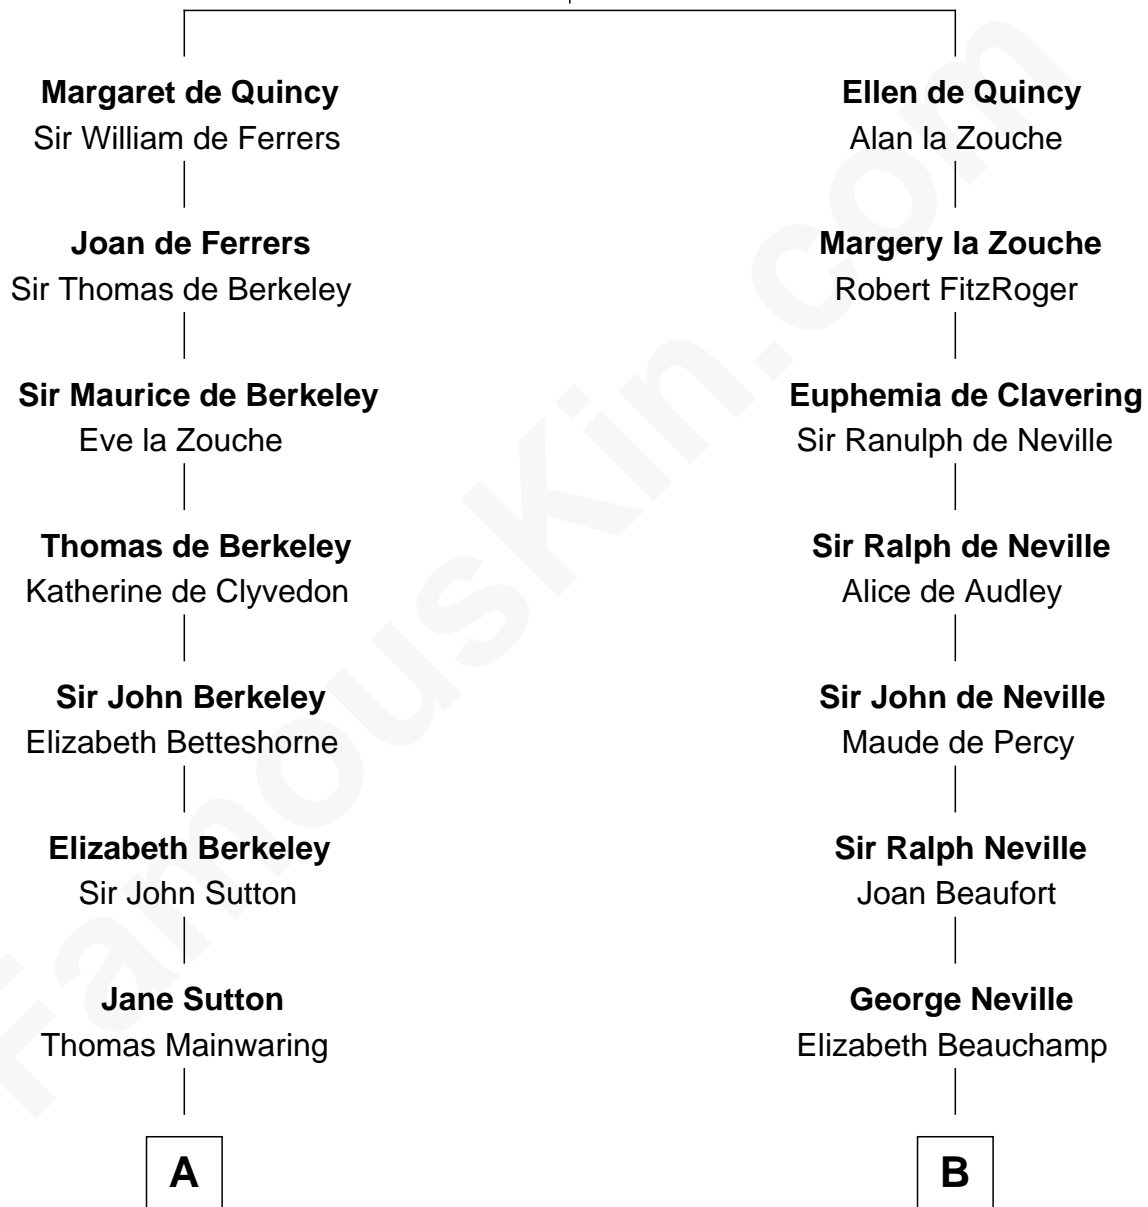

# FamousKin.com Relationship Chart of

**Melvyn Douglas**

*Movie Actor*

19th cousin of

**Zachary Taylor**

*12th U.S. President*

**Sir Roger de Quincy**

Helen of Galloway

**C**

**Emma Jane Douglas**  
Col. George Taliaferro Shackelford

**Lena Priscilla Shackelford**  
Edouard Gregory Hesselberg

**Melvyn Douglas**  
*Movie Actor*

**D**

**William Strother**  
Sarah Bayly

**Sarah Dabney Strother**  
Col. Richard Taylor

**Zachary Taylor**  
*12th U.S. President*

FamousKin.com