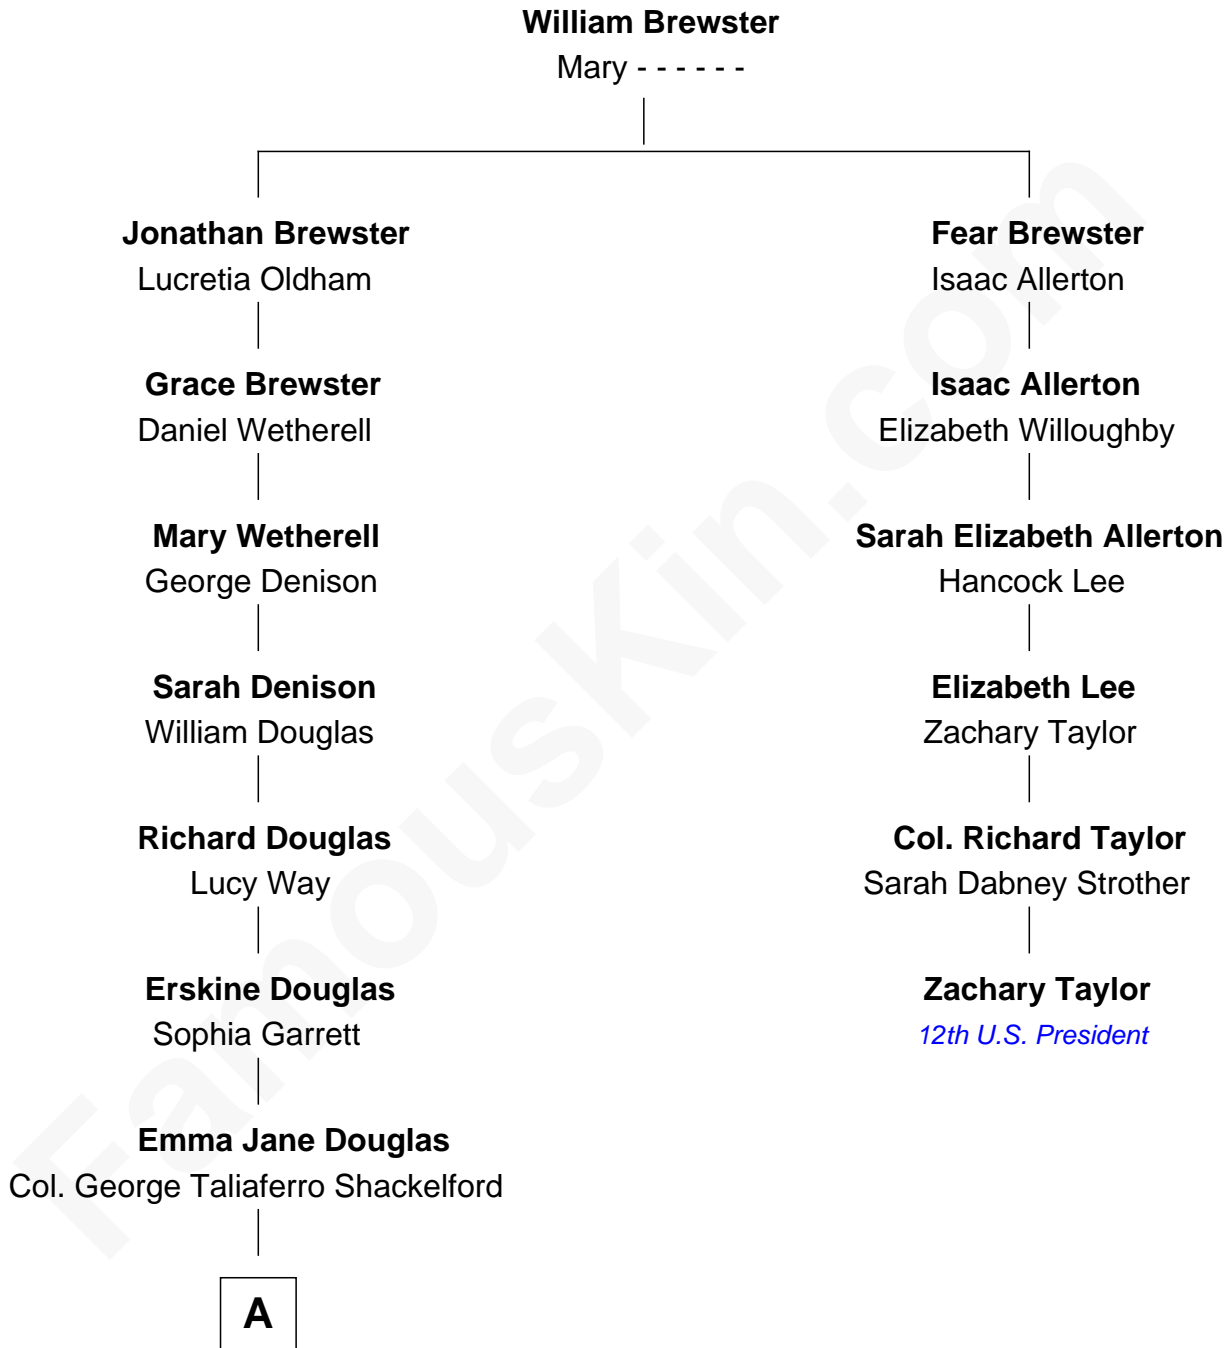

FamousKin.com Relationship Chart of

Melvyn Douglas
Movie Actor

5th cousin 3 times removed of

Zachary Taylor
12th U.S. President

A

—
Lena Priscilla Shackelford
Edouard Gregory Hesselberg

—
Melvyn Douglas
Movie Actor

FamousKin.com