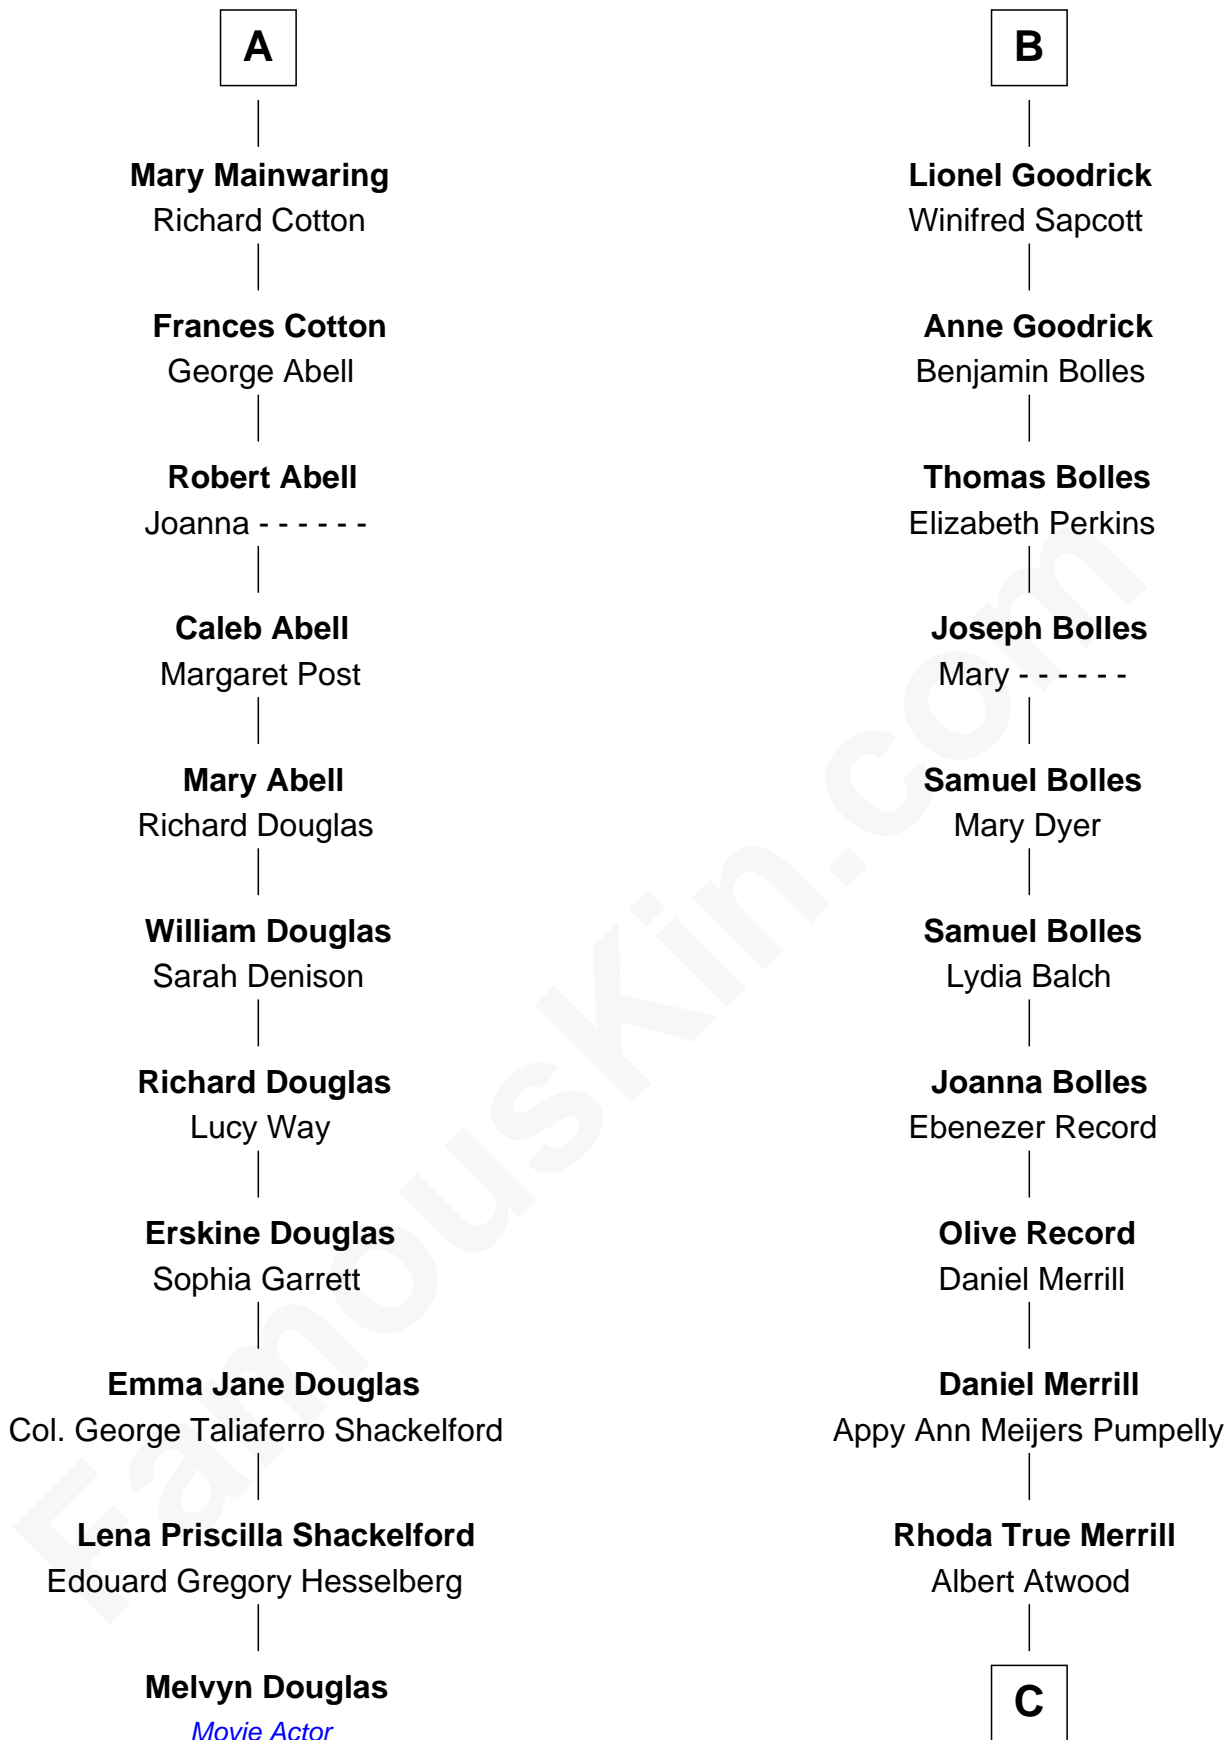

**FamousKin.com**  
**Relationship Chart of**  
**Melvyn Douglas**  
*Movie Actor*

17th cousin 4 times removed of  
**Dave Cowens**  
*NBA Hall of Famer*

**Sir Thomas de Beauchamp**  
 Katherine de Mortimer

**Sir William Beauchamp**

Joan Fitzalan

**Joan Beauchamp**

James Butler

**Elizabeth Butler**

John Talbot

**Ann Talbot**

Sir Henry Vernon

**Elizabeth Vernon**

Sir Robert Corbet

**Dorothy Corbet**

Sir Richard Mainwaring

**Sir Arthur Mainwaring**

Margaret Mainwaring

**A**

**Maud de Beauchamp**

Sir Thomas Dymoke

**Sir Lionel Dymoke**

Joanna Griffith

**Anne Dymoke**

John Goodrick

**B**

**C**

**Thomas Albert Atwood**