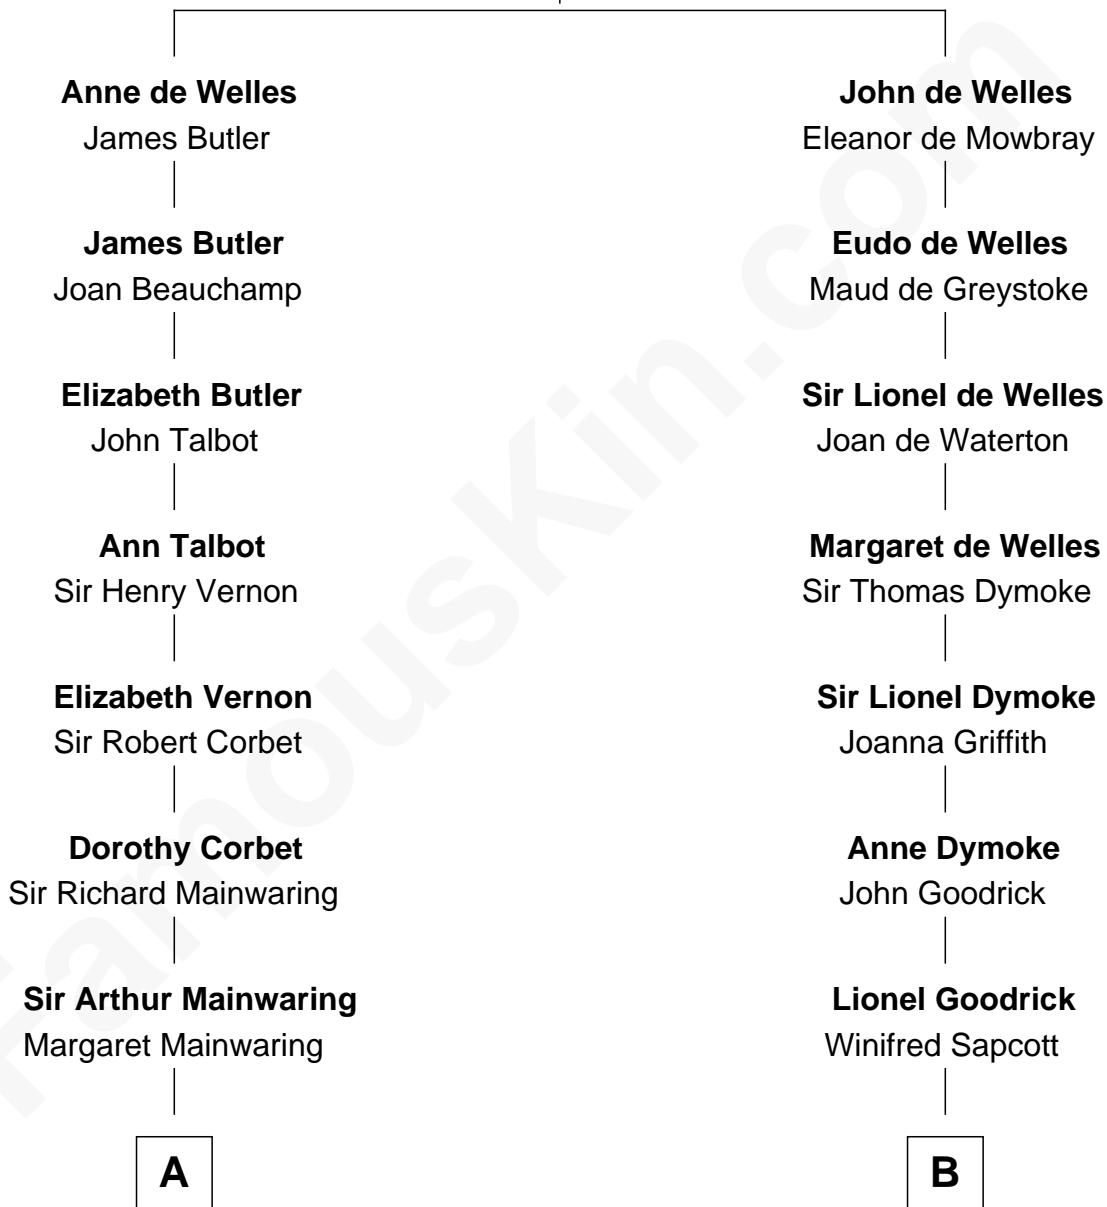

FamousKin.com
Relationship Chart of
Melvyn Douglas
Movie Actor

17th cousin 3 times removed of
Dave Cowens
NBA Hall of Famer

John de Welles
Maud de Roos

C

Charles Albert Atwood

Mina Sylvia Cundiff

Stanley True Atwood