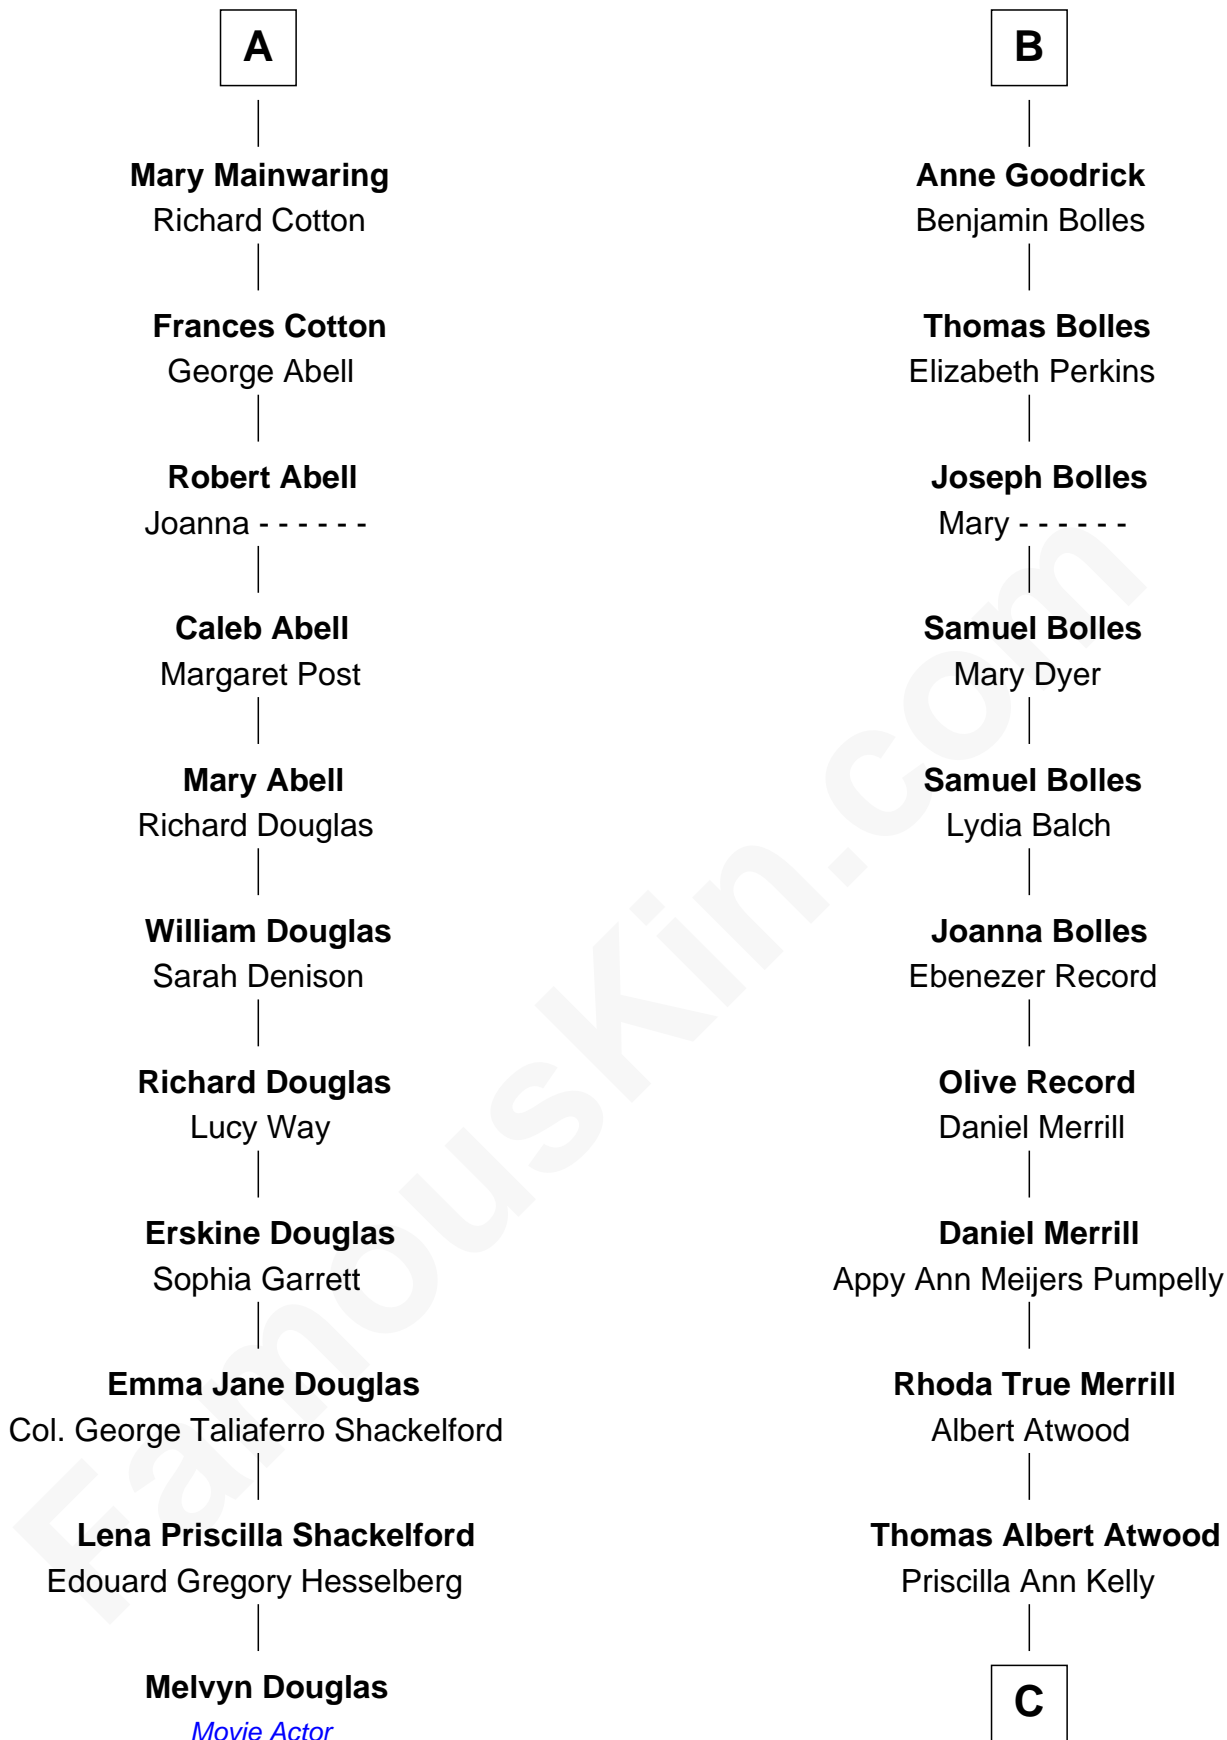

FamousKin.com
Relationship Chart of
Melvyn Douglas
Movie Actor

17th cousin 3 times removed of
Dave Cowens
NBA Hall of Famer

John de Welles
Maud de Roos

C

Charles Albert Atwood

Mina Sylvia Cundiff

Stanley True Atwood