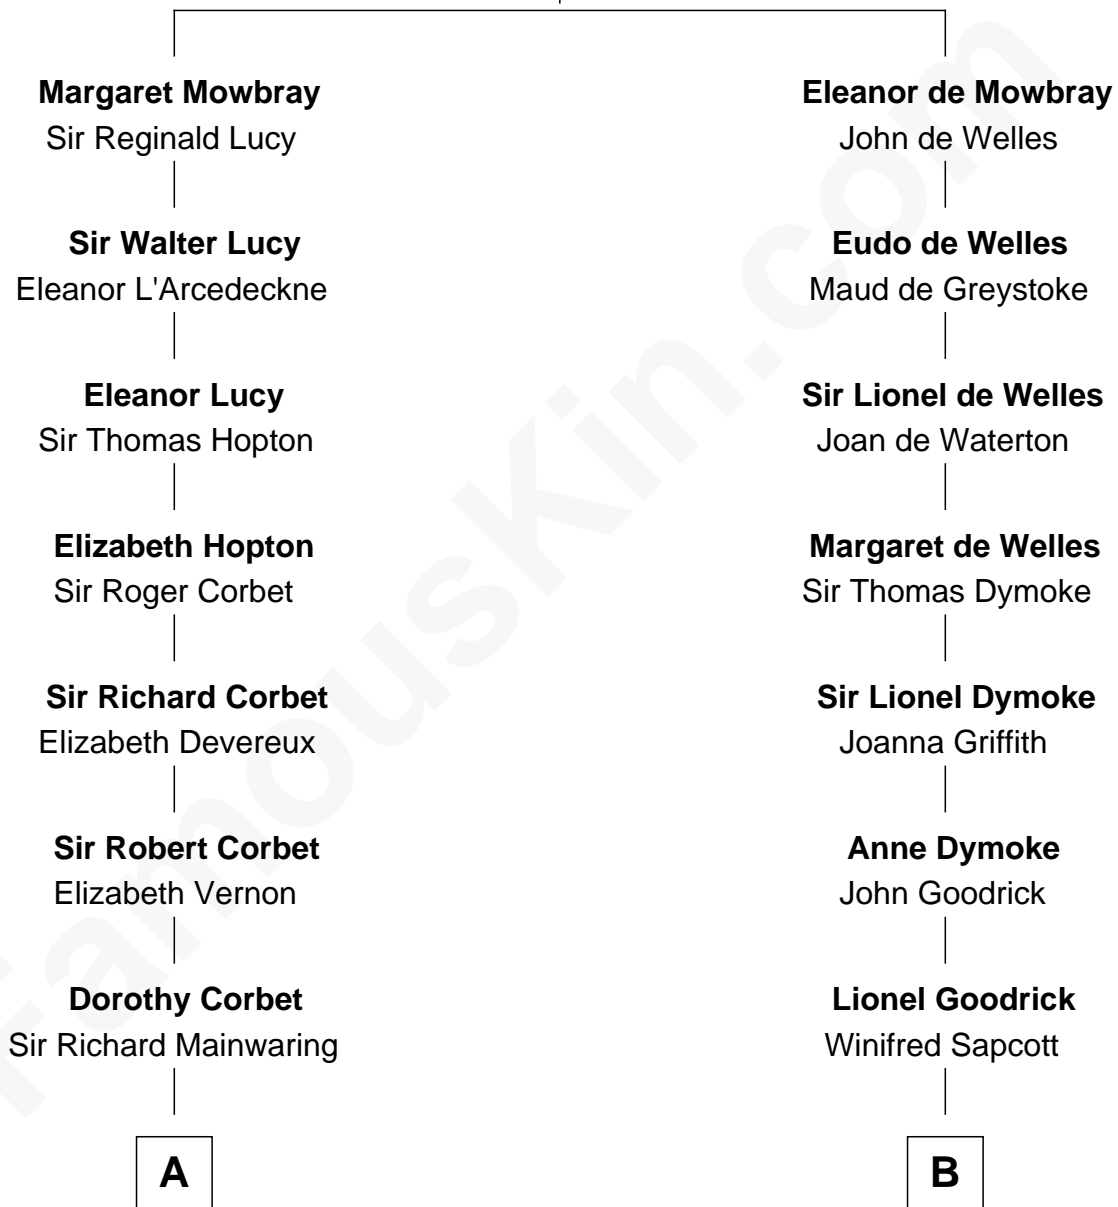

FamousKin.com Relationship Chart of

Melvyn Douglas

Movie Actor

18th cousin 2 times removed of

Dave Cowens

NBA Hall of Famer

John de Mowbray
Elizabeth de Segrave

C

Lena Priscilla Shackelford
Edouard Gregory Hesselberg

Melvyn Douglas
Movie Actor

D

Charles Albert Atwood
Mina Sylvia Cundiff

Stanley True Atwood
Dorothy Ann Ulrich

Ruth Ellen Atwood
John Joseph Cowens

Dave Cowens
NBA Hall of Famer