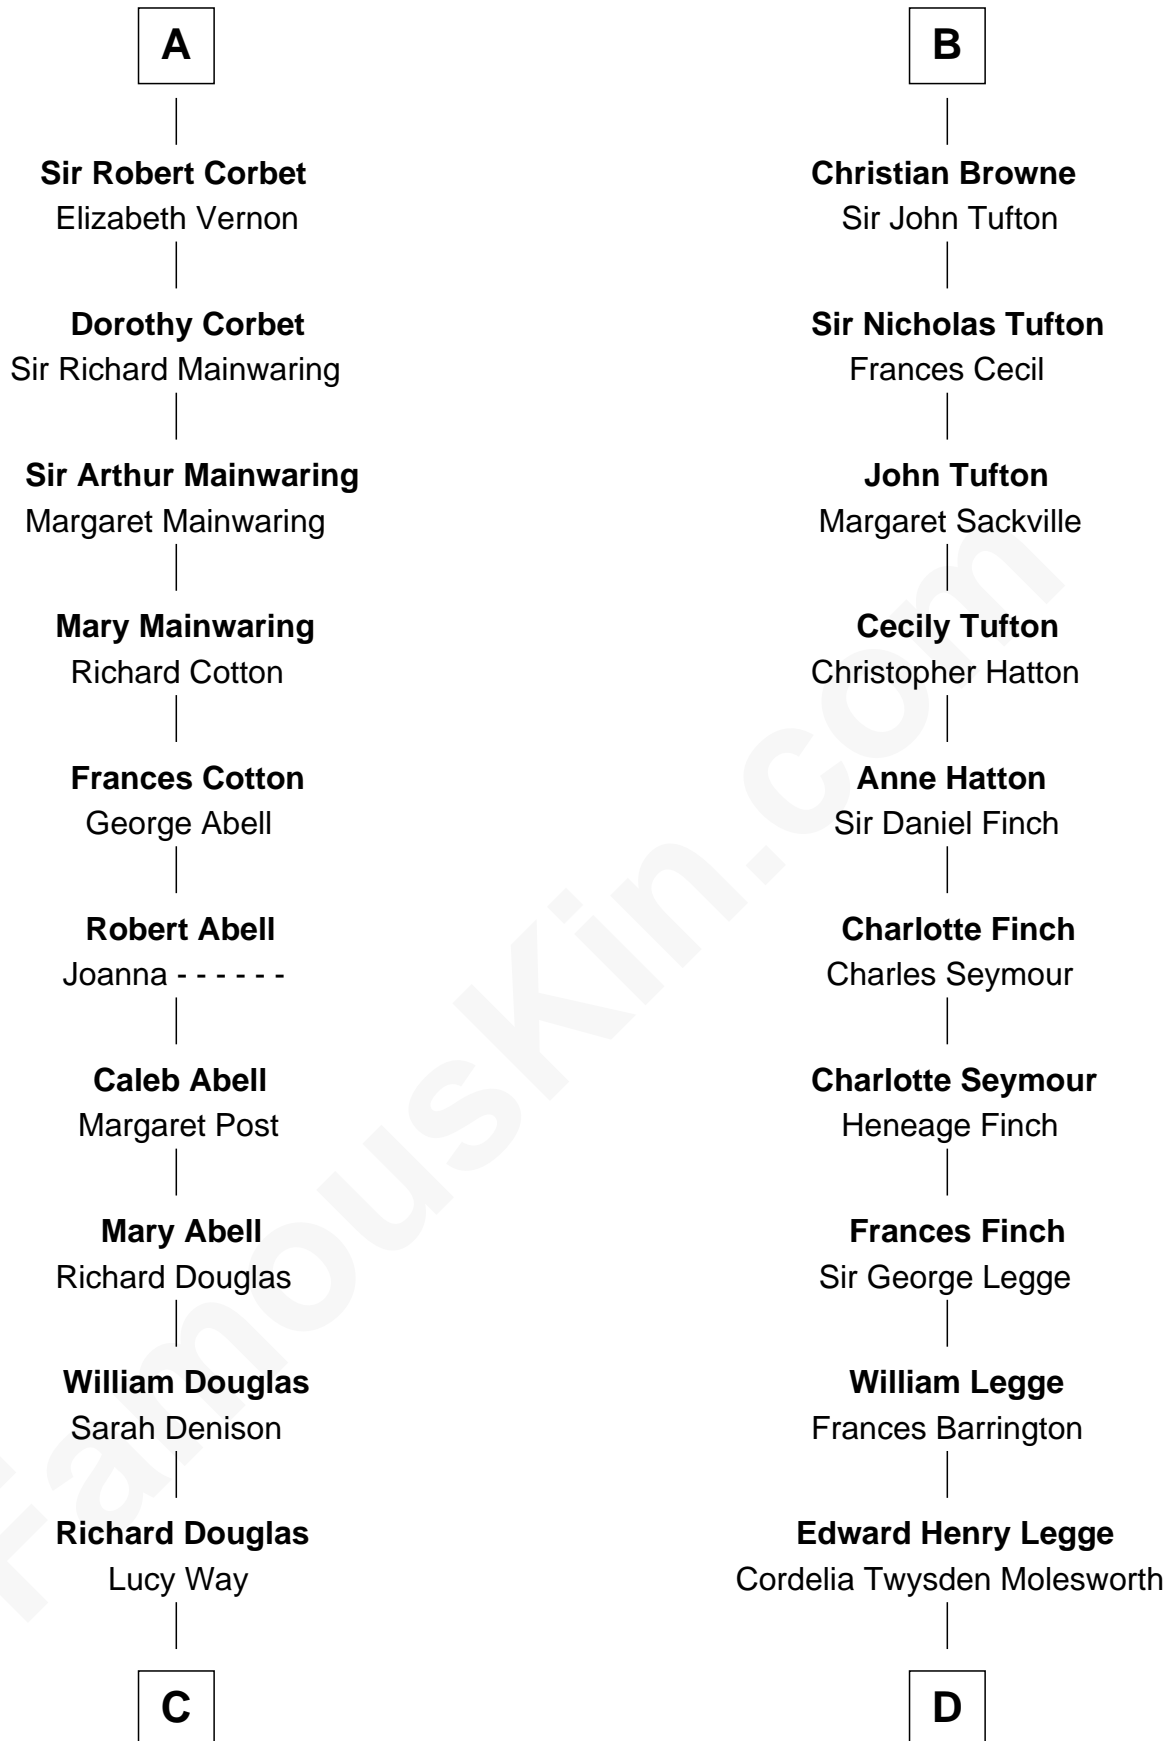

## Relationship Chart of

**Melvyn Douglas**

*Movie Actor*

20th cousin of

**Kit Harington**

*TV Actor - "Game of Thrones"*

**C**

**Erskine Douglas**

Sophia Garrett

**Emma Jane Douglas**

Col. George Taliaferro Shackelford

**Lena Priscilla Shackelford**

Edouard Gregory Hesselberg

**Melvyn Douglas**

*Movie Actor*

**D**