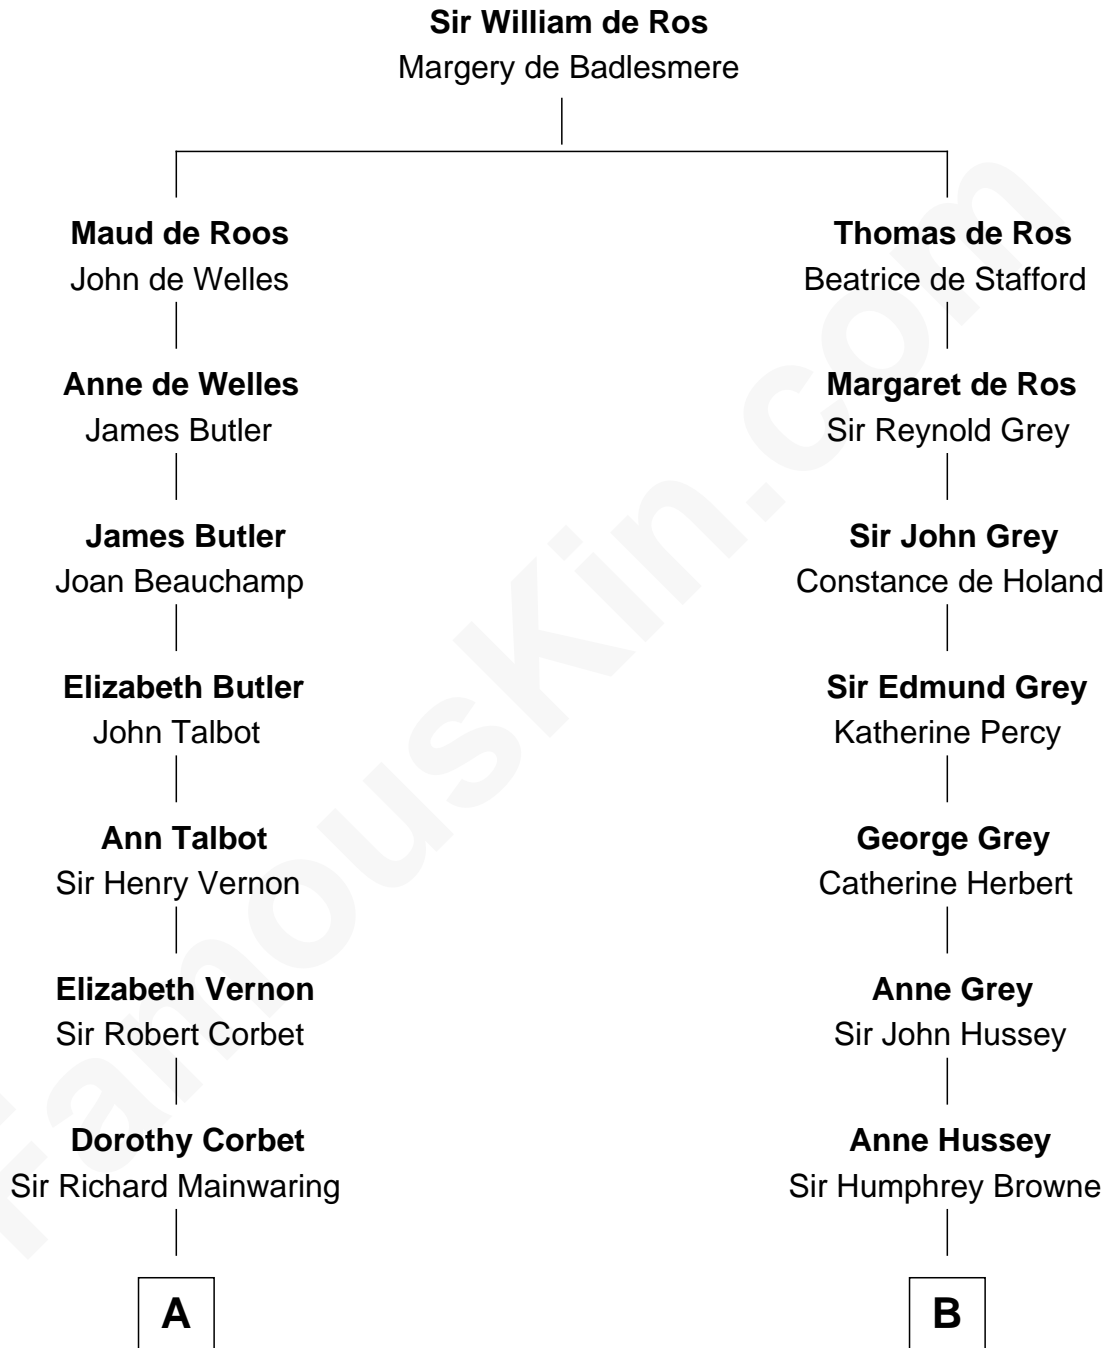

FamousKin.com
Relationship Chart of
Melvyn Douglas
Movie Actor

18th cousin 2 times removed of
Kit Harington
TV Actor - "Game of Thrones"

C

Lena Priscilla Shackelford
Edouard Gregory Hesselberg

Melvyn Douglas
Movie Actor

D

Lois Marjorie Legge
Ernest Wriothesley Denny

Lavender Cecilia Denny
John Charles Dundas Harington

Sir David Richard Harington
Deborah Jane Catesby

Kit Harington
TV Actor - "Game of Thrones"