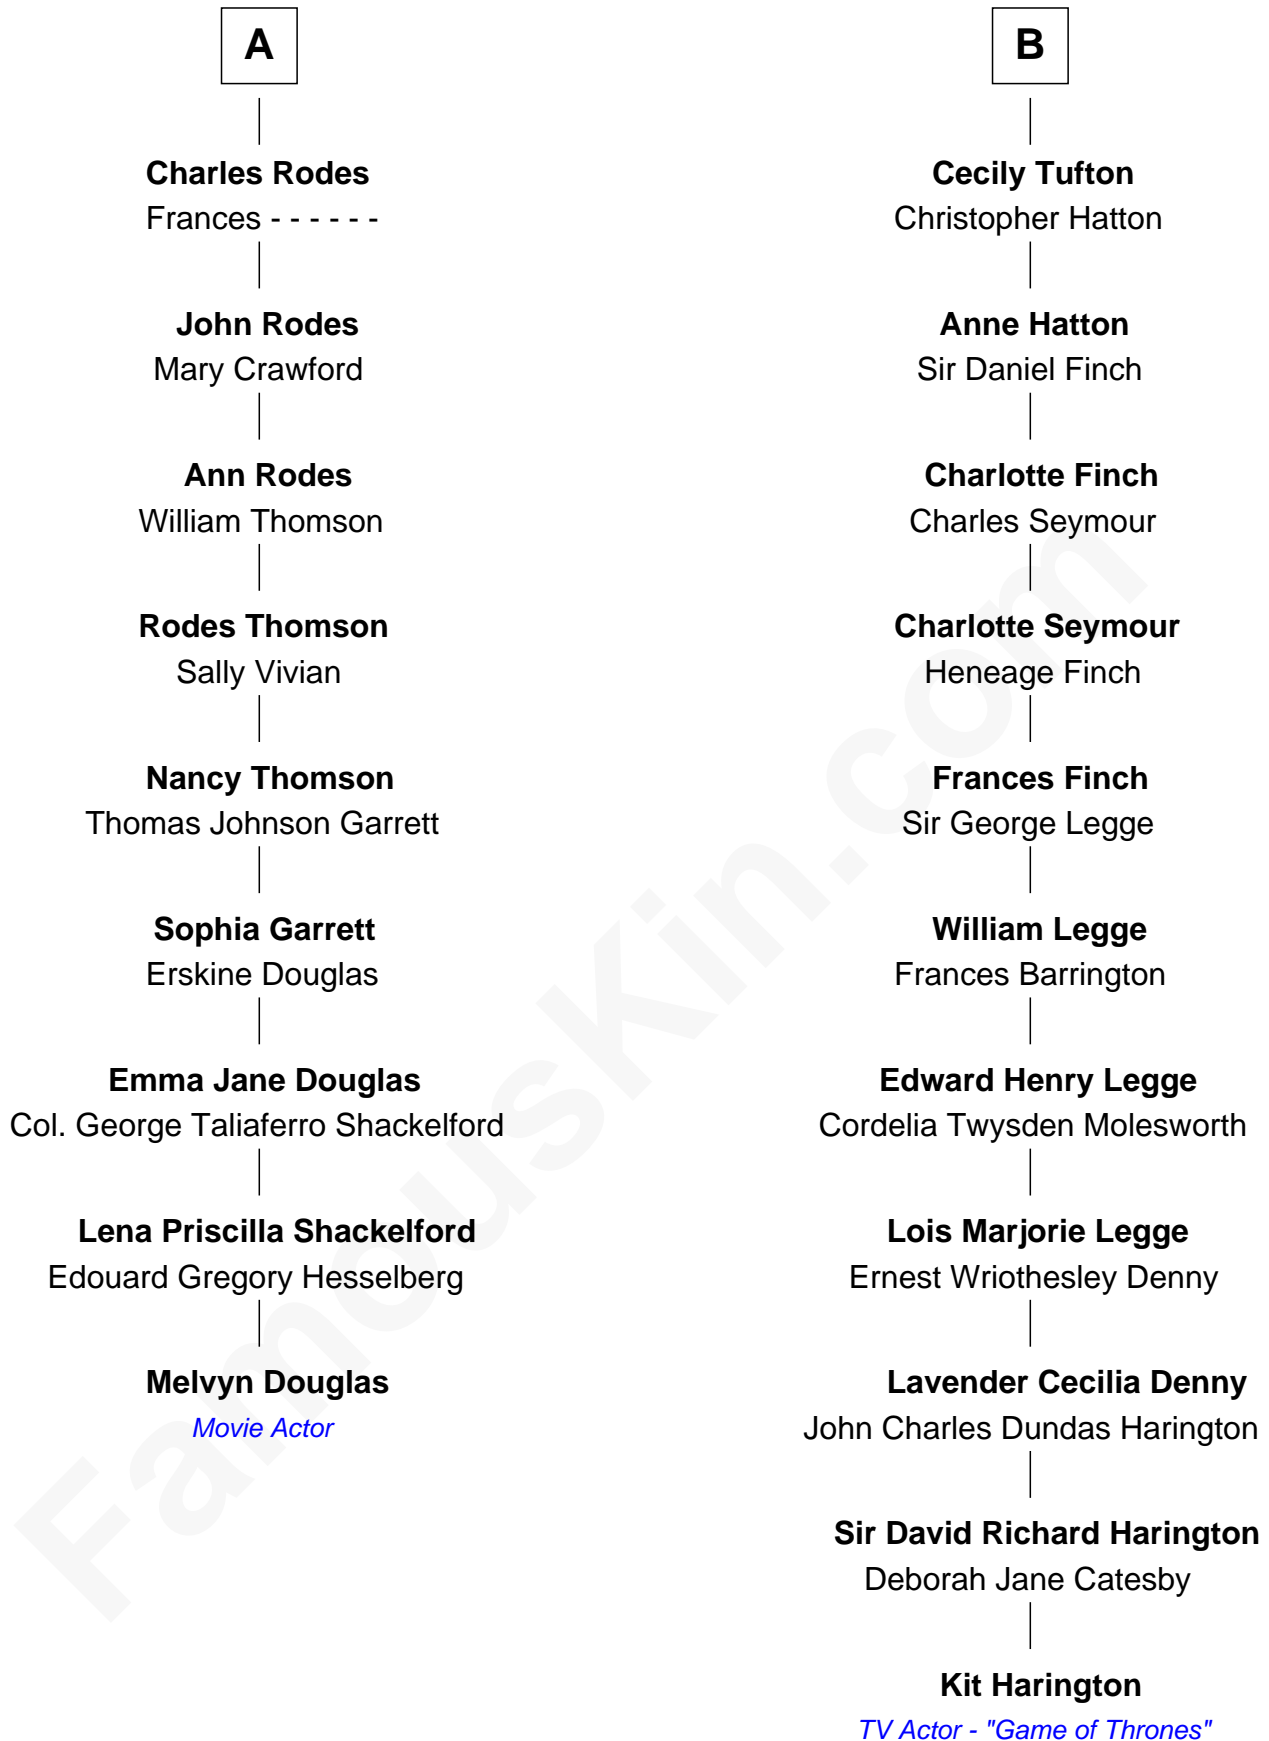

# FamousKin.com Relationship Chart of

**Melvyn Douglas**

*Movie Actor*

15th cousin 2 times removed of

**Kit Harington**

*TV Actor - "Game of Thrones"*

**Sir Roger Wentworth**

Margery Despencer

Elizabeth Howard

**Margery Wentworth**

Sir William Waldegrave

**Margaret Waldegrave**

Sir John St. John

**Margaret St. John**

Sir Francis Russell

**Margaret Russell**

Sir George Clifford

**Ann Clifford**

Richard Sackville

**Margaret Sackville**

John Tufton

**B**

Kit Harington photo by [Gage Skidmore](#) (CC BY-SA 2.0)