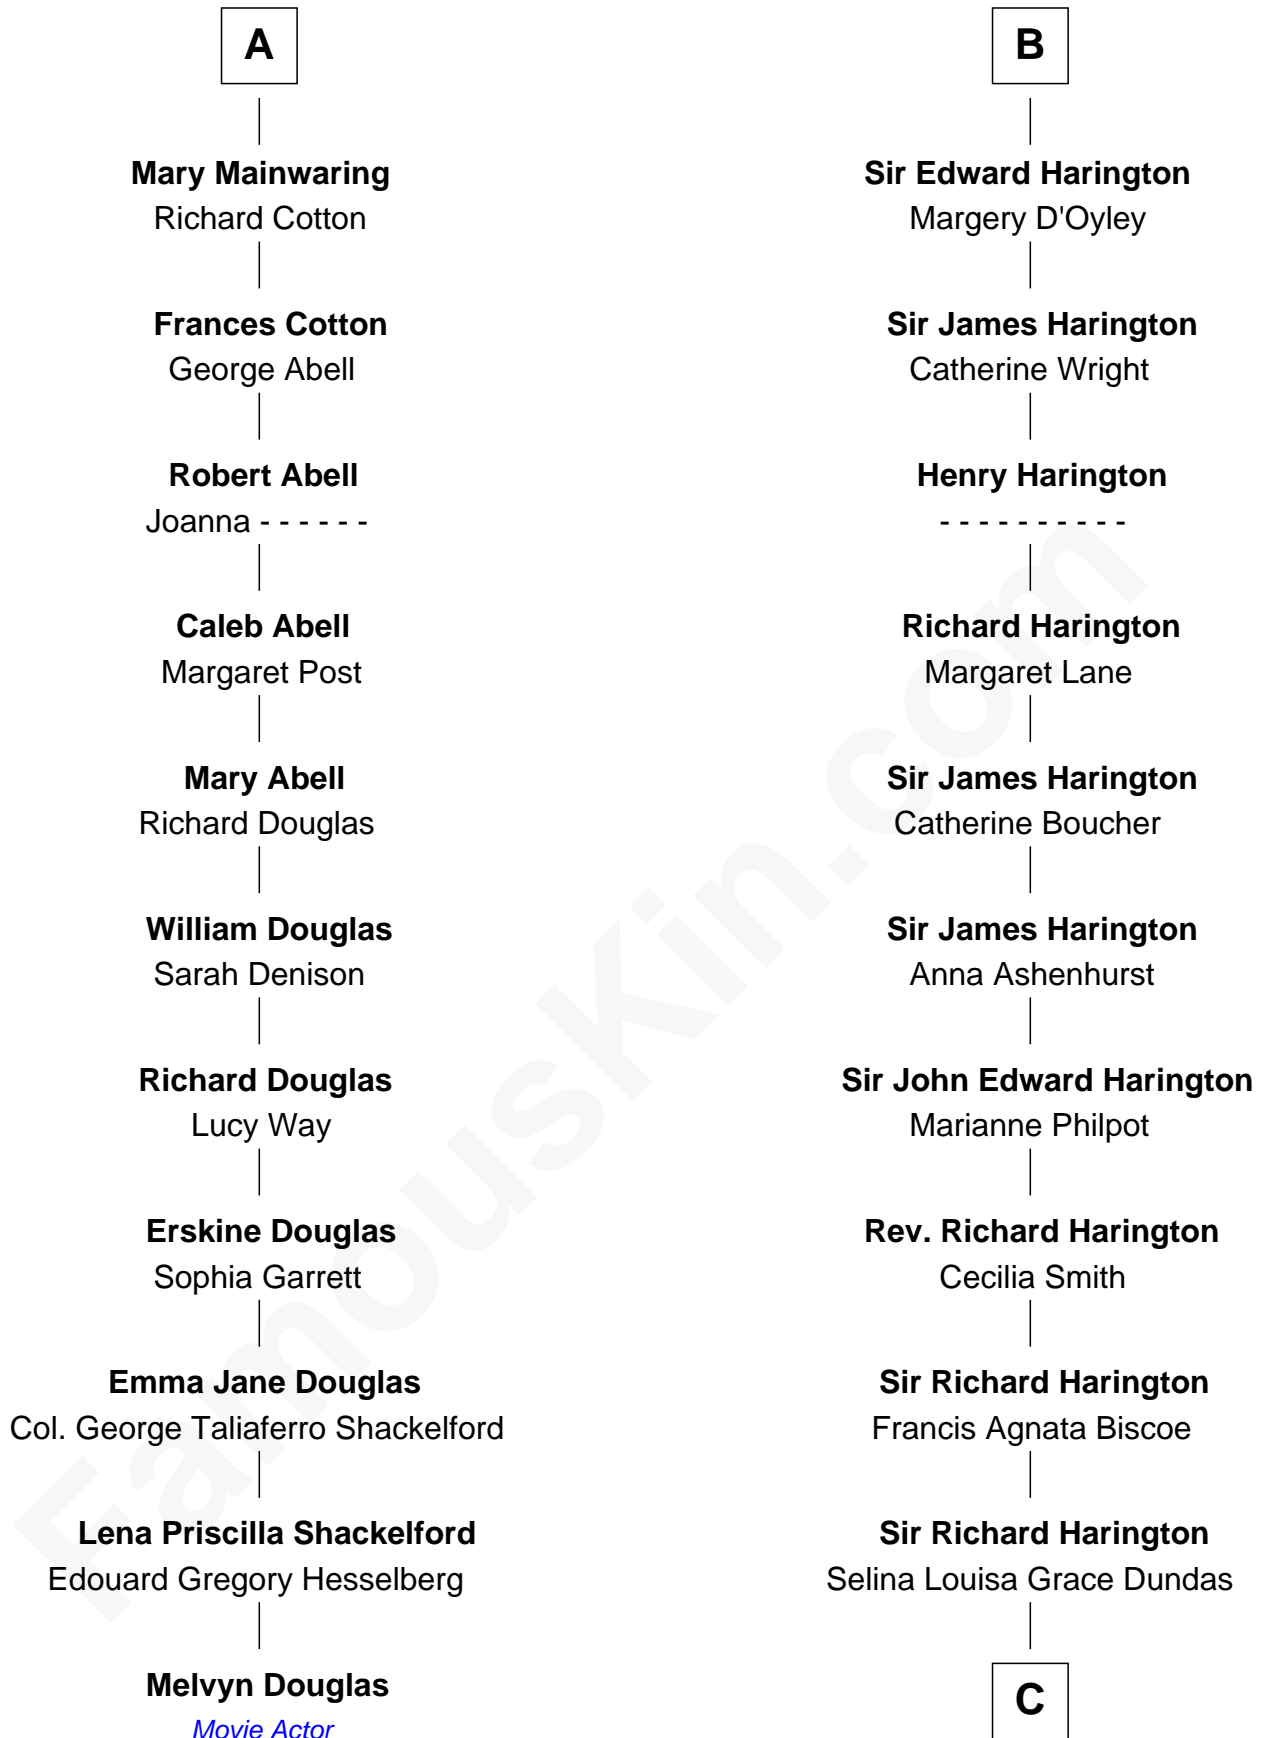

FamousKin.com
Relationship Chart of
Melvyn Douglas
Movie Actor

17th cousin 2 times removed of
Kit Harington
TV Actor - "Game of Thrones"

C

John Charles Dundas Harington

Lavender Cecilia Denny

Sir David Richard Harington

Deborah Jane Catesby

Kit Harington

TV Actor - "Game of Thrones"

FamousKin.com