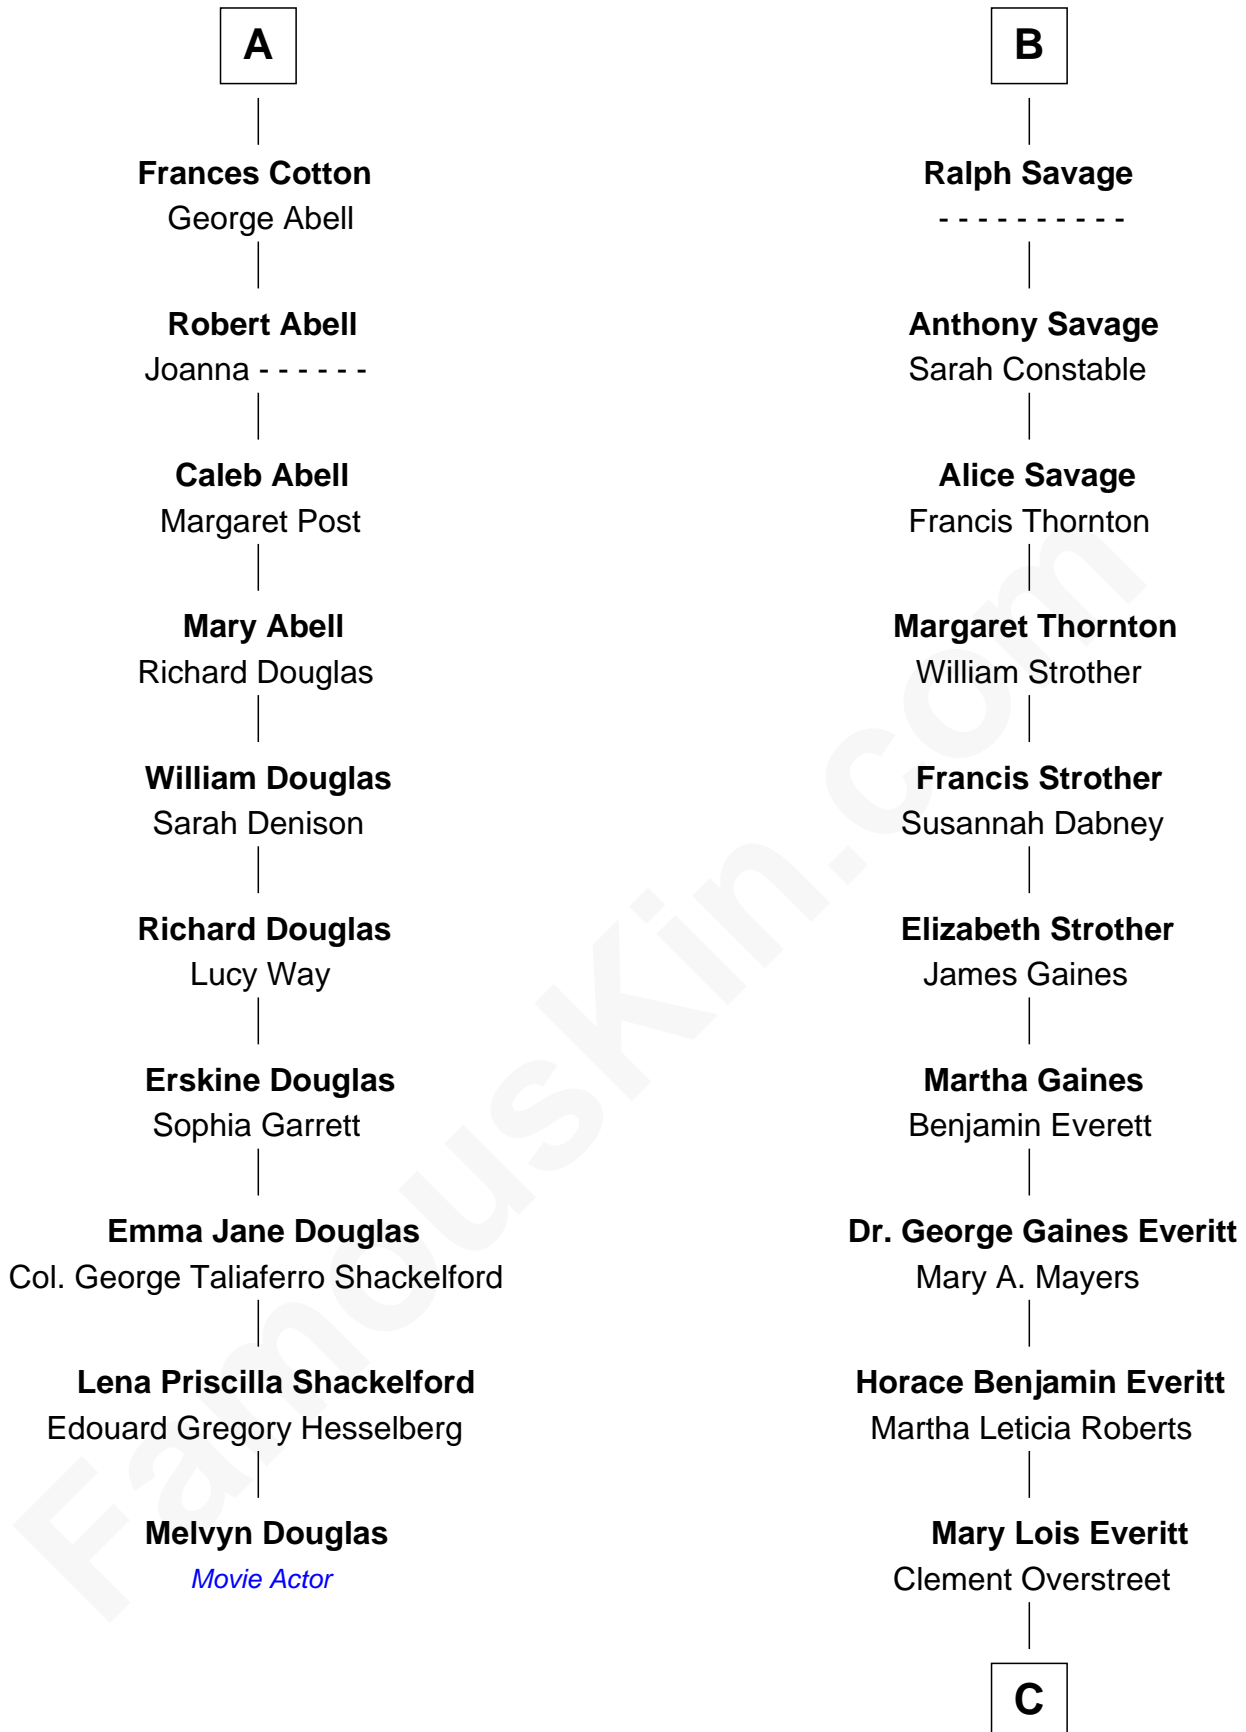

FamousKin.com
Relationship Chart of
Melvyn Douglas
Movie Actor

16th cousin 2 times removed of
William H. Macy
TV and Movie Actor

Sir Edmund Ferrers
 Ellen Roche

C

Lois Elizabeth Overstreet

William Hall Macy