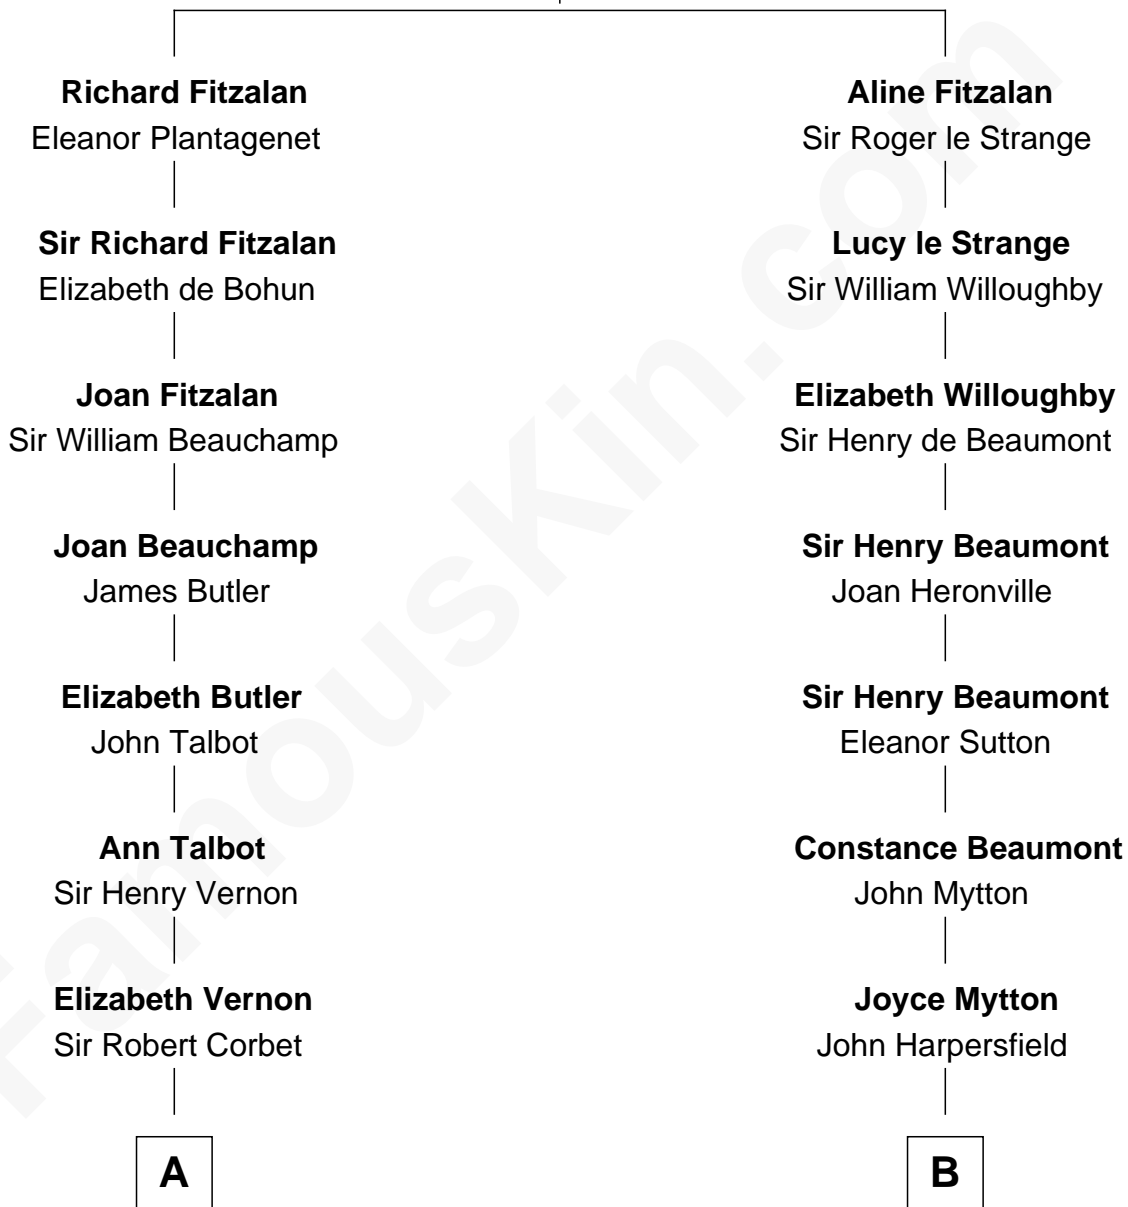

FamousKin.com
Relationship Chart of
Melvyn Douglas
Movie Actor

19th cousin 2 times removed of
Gerald Ford
38th U.S. President

Edmund Fitzalan
 Alice de Warenne

C

Emma Jane Douglas
Col. George Taliaferro Shackelford

Lena Priscilla Shackelford
Edouard Gregory Hesselberg

Melvyn Douglas
Movie Actor

D

George Selden Butler
Elizabeth Ely Gridley

Amy Gridley Butler
George Manney Ayer

Adele Augusta Ayer
Levi Addison Gardner

Dorothy Ayer Gardner
Leslie Lynch King

Gerald Ford
38th U.S. President