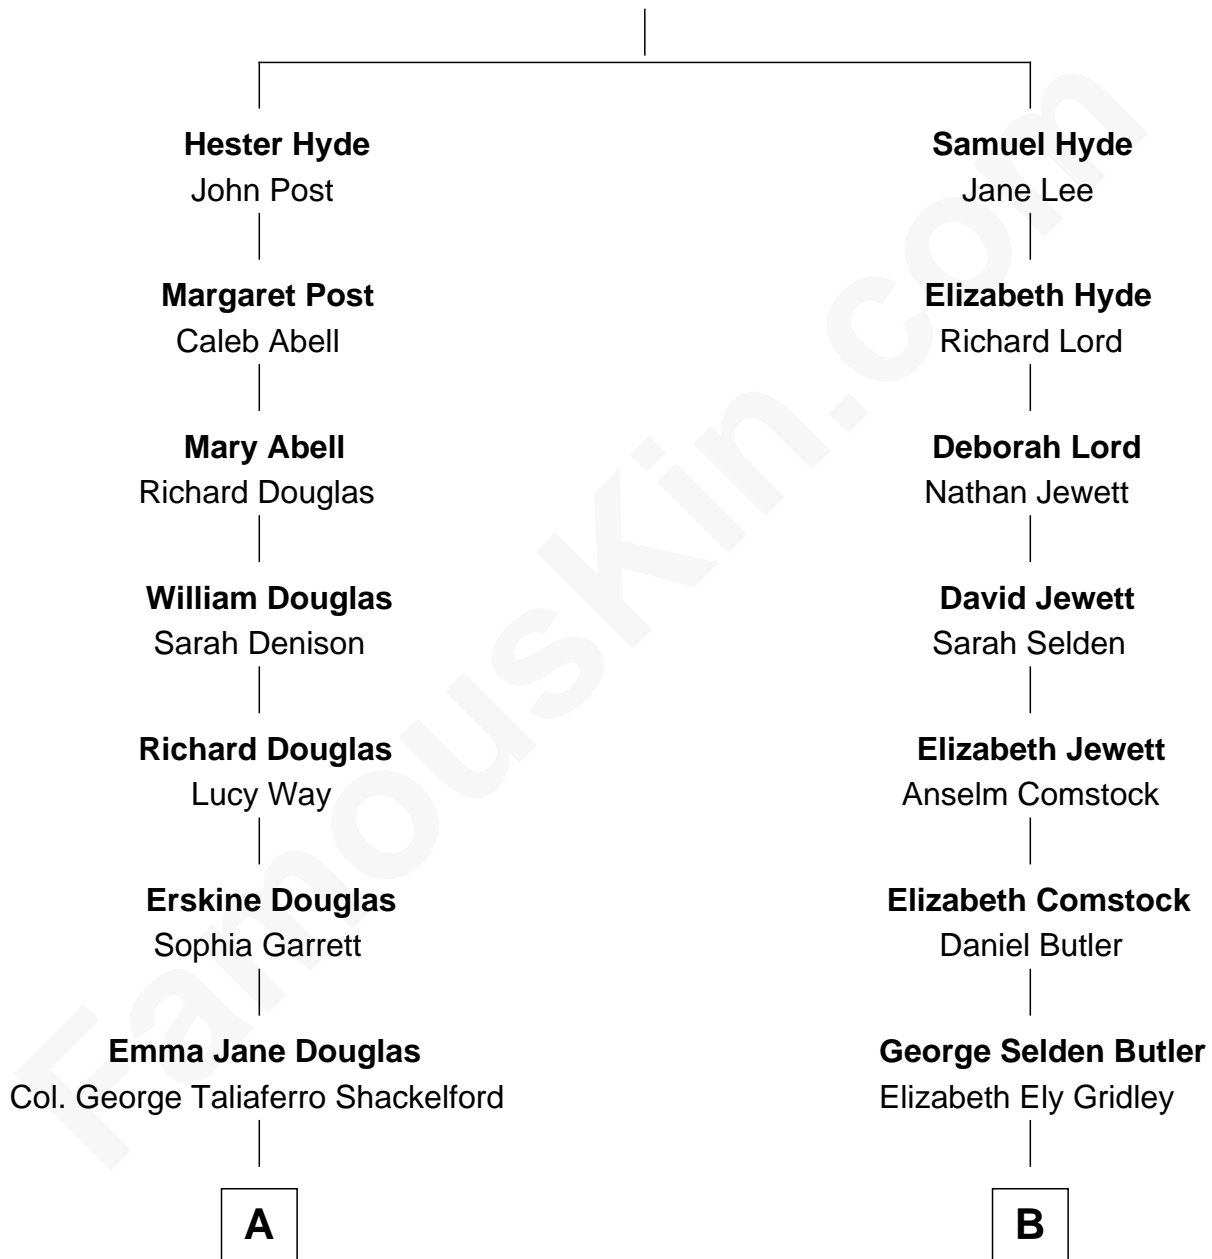

**FamousKin.com**  
**Relationship Chart of**  
**Melvyn Douglas**  
*Movie Actor*

8th cousin 2 times removed of  
**Gerald Ford**  
*38th U.S. President*

**William Hyde**  
 -----

**A**

**Lena Priscilla Shackelford**  
Edouard Gregory Hesselberg

**Melvyn Douglas**  
*Movie Actor*

**B**

**Amy Gridley Butler**  
George Manney Ayer

**Adele Augusta Ayer**  
Levi Addison Gardner

**Dorothy Ayer Gardner**  
Leslie Lynch King

**Gerald Ford**  
*38th U.S. President*

FamousKin.com